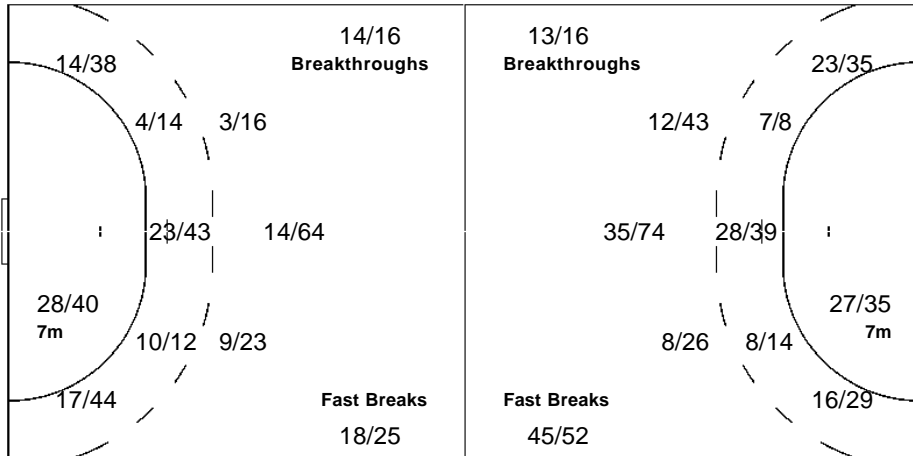

Team

Offence

Defence

Goalkeepers

Goals / Shots

19/23	6/11	15/24
11/24	2/18	11/17
35/49	11/20	44/57

48-Missed 23-Post 26-Blocked

Saves / Shots

12/49	6/11	8/51
9/27	6/6	11/29
12/58	3/6	7/59

**1 IGLESIAS F**

12/43	6/10	8/50
9/21	6/6	9/27
9/43	2/5	6/52

**12 ONZARI M**

0/6	0/1	0/1
0/6		2/2
3/15	1/1	1/7

**LEGEND**

<b>G/S</b> Goals / Shots	<b>%</b> Efficiency	<b>6m</b> 6-metre Shots	<b>7m</b> 7-metre Shots	<b>9m</b> 9-metre Shots
<b>S/S</b> Saves / Shots	<b>Wing</b> Wing Shots	<b>FB</b> Fast Breaks	<b>BT</b> Breakthroughs	<b>EX</b> Exclusions
<b>AS</b> Assists	<b>TF</b> Technical Faults	<b>ST</b> Steals	<b>BS</b> Blocked Shots	<b>TP</b> Time Played
<b>YC</b> Yellow Cards	<b>RC</b> Red Cards	<b>n/a</b> not applicable	<b>PR</b> Placement	<b>MP</b> Matches Played
<b>PR</b> Preliminary Round	<b>QF</b> Quarterfinal	<b>SF</b> Semifinal	<b>GM</b> Gold Medal Match	
<b>2Min</b> 2 Minute Suspensions				