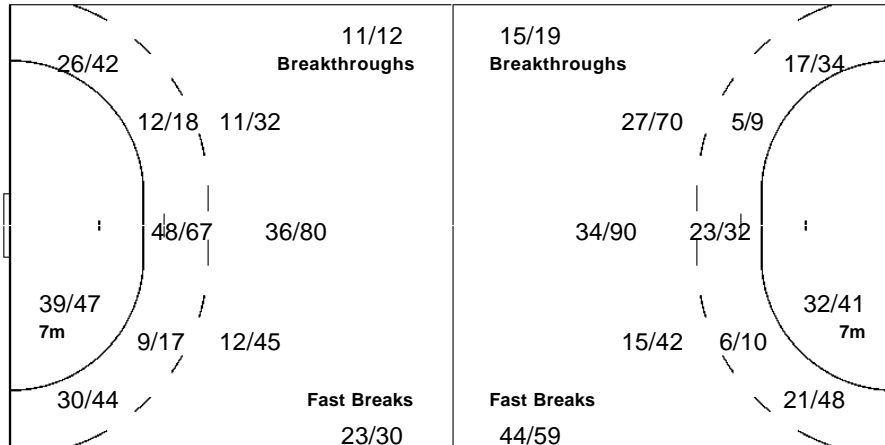

Offence

Defence

Goalkeepers

Goals / Shots

21/31	18/30	35/40
15/20	3/6	13/30
73/85	11/27	68/98

20-Missed 23-Post 25-Blocked

Saves / Shots

8/32	11/18	8/34
20/34	12/13	14/23
19/97	11/34	11/68