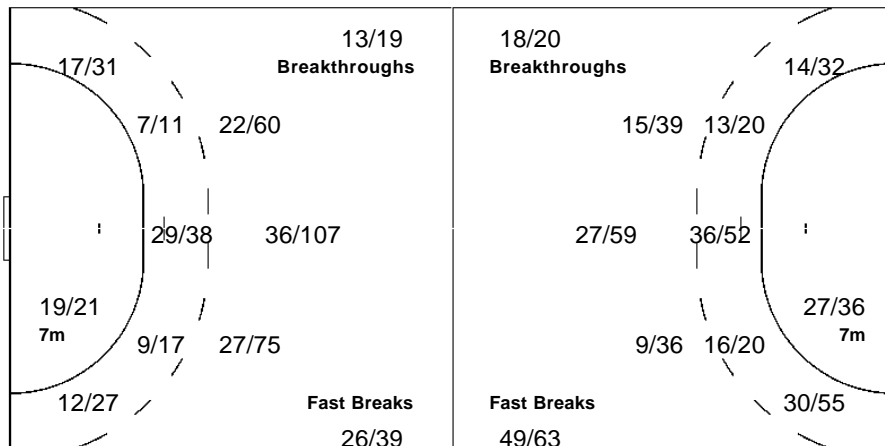

Cumulative Statistics

BRA - Brazil
After 8 Matches

Shots Distribution

Players

Goals / Shots

2 AMORIM E

4/8	3/4	3/6
2/4	1/3	2/3
14/16	1/2	11/14

12-Missed 4-Post 9-Blocked

4 S. SCHAMANN B

0/1	2/2	3/4
1/1		1/2
	1/1	3/3

1-Post

5 GOUVEIA M

	1/1	0/1
0/1		
2/2	2/2	1/1

1-Missed

6 OLIVEIRA B

2/3	1/3	3/3
2/3	0/1	0/1
1/2		2/2

1-Missed 3-Post 3-Blocked

7 HORÁCIO L

1/2	6/6	1/1
	0/1	0/1
10/11	1/1	5/6

2-Missed 3-Post

8 de MOURA M

3/4	7/7	9/11
4/5	0/1	0/1
14/16	2/5	10/12

6-Missed 4-Post 6-Blocked

9 CAETANO A

0/2	0/2	1/3
		3/4
3/6	1/5	10/12

5-Missed 1-Post 6-Blocked

10 POSSOBON P

0/1		1/1
		1/1
0/2		2/3

1-Blocked

13 RODRIGUES A

0/1		
1/3		1/2

1-Missed

14 FERREIRA K

2/5	1/1	2/2
1/3	0/5	2/3
4/7		6/7

2-Missed 2-Post 2-Blocked

17 MARCIÓ G

2/3	1/1	2/2
1/2	1/2	0/1
6/10	1/1	0/2

2-Missed 2-Post 8-Blocked

18 da SILVA F

1/2	0/2	4/7
0/2	0/5	1/5
6/6	1/2	4/6

6-Missed 4-Post 7-Blocked

20 PAIXÃO C

	0/1	
1/2		1/1

Team

Offence

Defence

Goalkeepers

Goals / Shots

15/31	22/29	29/41
11/22	2/20	10/22
62/83	10/19	56/71

38-Missed 25-Post 42-Blocked

Saves / Shots

9/41	9/23	8/40
14/24	8/10	10/25
18/100	9/21	15/70

1 ARENHART B

3/12	2/3	4/13
4/5	2/2	1/5
5/28	3/7	6/28

12 BAPTISTELA K

2/11	1/7	1/9
3/9	4/5	5/10
4/15	1/5	2/10

16 GAVA A

4/18	6/13	3/18
7/10	2/3	4/10
9/57	5/9	7/32

LEGEND									
G/S	Goals / Shots	%	Efficiency	6m	6-metre Shots	7m	7-metre Shots	9m	9-metre Shots
S/S	Saves / Shots	Wing	Wing Shots	FB	Fast Breaks	BT	Breakthroughs	EX	Exclusions
AS	Assists	TF	Technical Faults	ST	Steals	BS	Blocked Shots	TP	Time Played
YC	Yellow Cards	RC	Red Cards	n/a	not applicable	PR	Placement	MP	Matches Played
PR	Preliminary Round	QF	Quarterfinal	SF	Semifinal	GM	Gold Medal Match		
2Min	2 Minute Suspensions