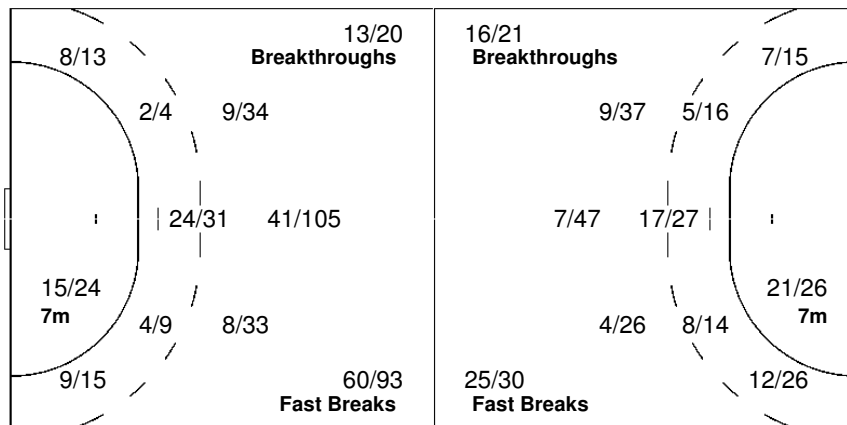

Played		
PR	ANG	27 - 11
PR	HKG	48 - 3
PR	BRA	35 - 20
MR	ESP	17 - 14
MR	SRB	20 - 31
SF	RUS	25 - 28
PL	DEN	21 - 24

Number of Attacks: 464, Scoring Efficiency: 42%

II Womens Youth World Championship 2008

Cumulative Statistics

4/11	5/8	8/18
6/15	9/9	9/17
13/56	12/26	9/46

1 BONCHE S

0/7	2/3	5/8
3/6	7/7	4/9
3/22	4/8	6/21

16 LEYTIENNE P

4/4	3/5	3/10
3/9	2/2	5/8
10/34	8/18	3/25

Legend:

G/S Goals / Shots	% Efficiency	6m 6-metre Shots	7m 7-metre Shots	9m 9-metre Shots
S/S Saves / Shots	Wing Wing Shots	FB Fast Breaks	BT Breakthroughs	EX Exclusions
AS Assists	TF Technical Faults	ST Steals	BS Blocked Shots	TP Time Played
YC Yellow Cards	RC Red Cards	n/a not applicable	PL Placement	MP Matches Played
PR Preliminary Round	QF Quarterfinal	SF Semifinal	GM Gold Medal Match	BM Bronze Medal Match
2Min 2 Minute Suspensions	DSQ Disqualified			