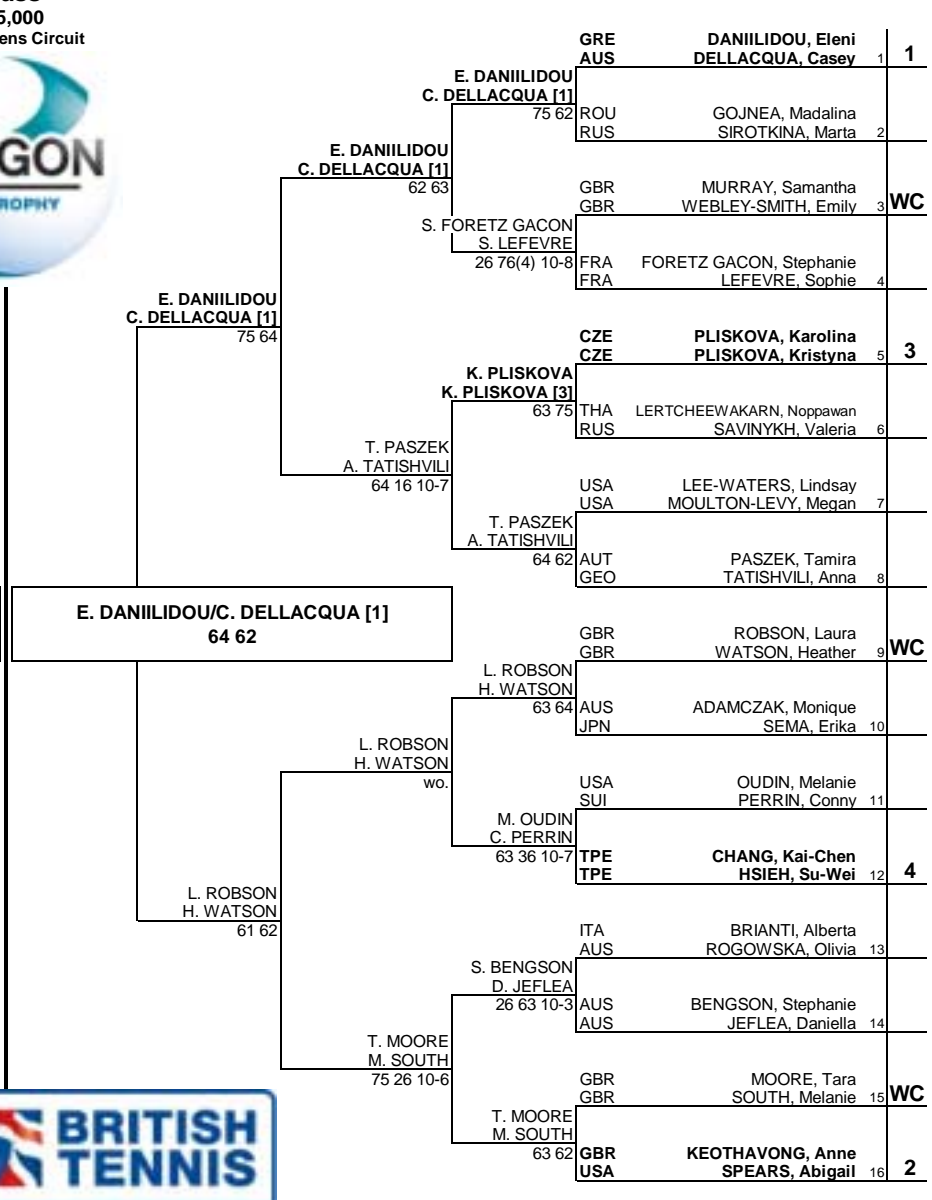

MAIN DRAW SINGLES

AEGON Trophy Nottingham, Great Britain 4-10 June 2012

Grass \$ 75,000 ITF Womens Circuit

MAIN DRAW DOUBLES

Seeded Players	Rank	Prize Money	Pts.	Lucky Losers
1 PASZEK, Tamira	52	Winner \$ 11,400	110	
2 HSIEH, Su-Wei	64	Finalist \$ 6,080	78	
3 BALTACHA, Elena	68	Semi-Finalist \$ 3,325	50	
4 DANIILIDOU, Eleni	69	Quarter-Finalist \$ 1,900	30	
5 TATISHVILI, Anna	75	2nd Round \$ 1,140	14	K. Date-Krumm -
6 DATE-KRUMM, Kimiko	76	1st Round \$ 665	1	
7 RADWANSKA, Urszula	79	Last Direct Acceptance		
8 KEOTHAVONG, Anne	81	RISKE, Alison 136		

Seeded Players	Rank	Prize Money (Per Team)	Pts.	Alternates
1 E. Daniilidou / C. Dellacqua	137	Winner \$ 4,180	110	
2 A. Keothavong / A. Spears	143	Finalist \$ 2,090	78	
3 K. Pliskova / K. Pliskova	185	Semi-Finalist \$ 1,045	50	
4 K. Chang / S. Hsieh	214	Quarter-Finalist \$ 570	30	
		First Round \$ 380	1	M. Oudin / C. Perrin - M. Oudin / C. Perrin
Tom Kinloch		Last Direct Acceptance		
		M. Gojnea / M. Sirotkina 479		