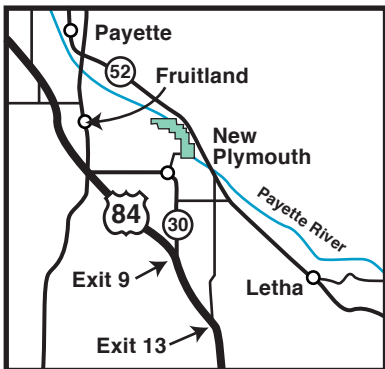

# PAYETTE RIVER WILDLIFE MANAGEMENT AREA (Birding Islands Segment)

NORTH

In-State Location

★ Boise

## MAP KEY

-  Wildlife Management Area
-  Closed Areas Feb 1 - July 31
-  Walking Path
-  Pond
-  River or Canal
-  Parking

## HIGHWAY INSET

Holly Avenue  
New Plymouth - 2 miles

Miles

0 0.25 0.5 1.0