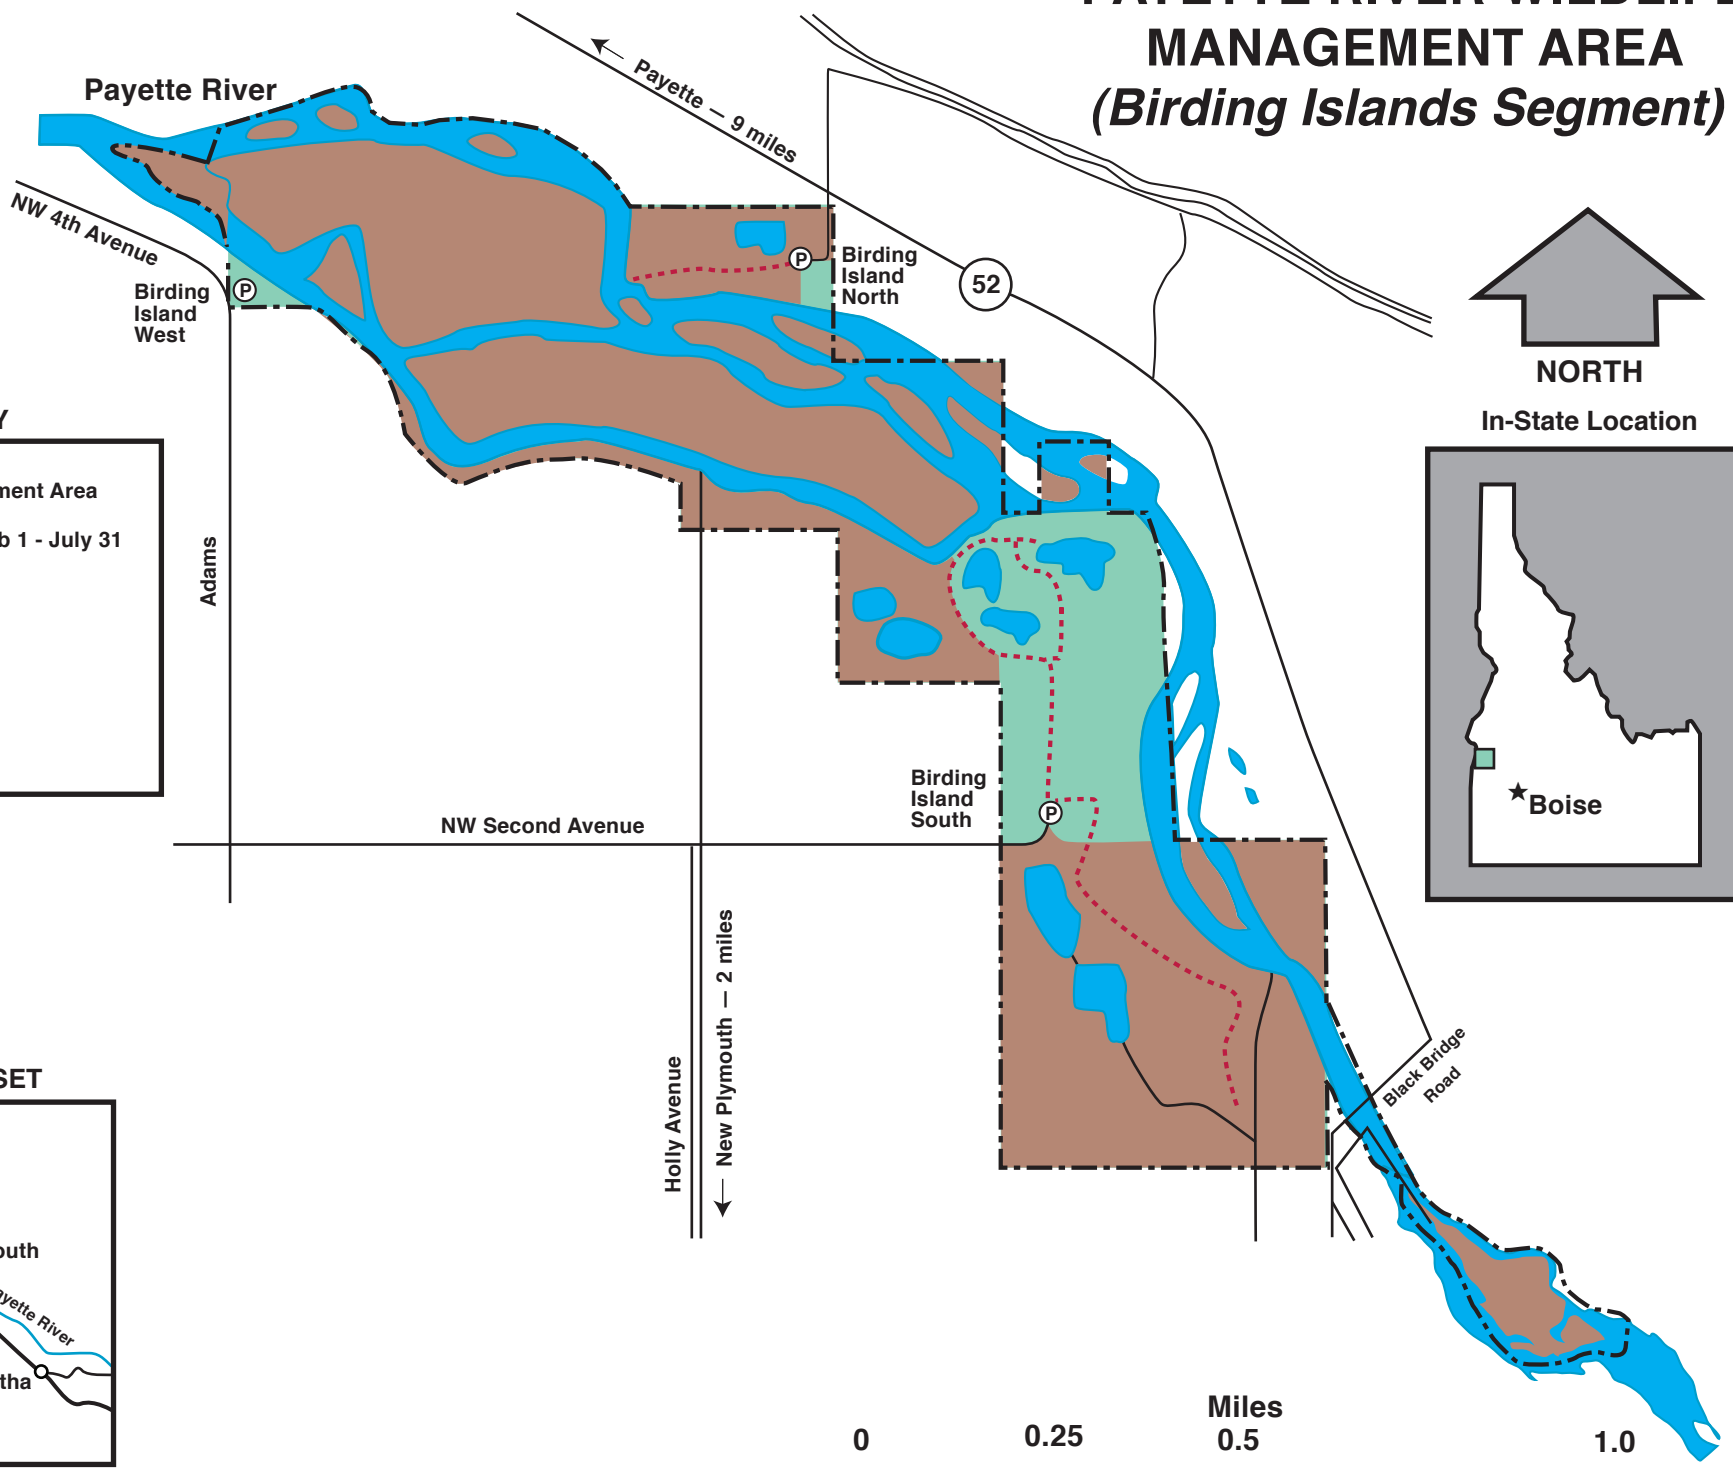

# PAYETTE RIVER WILDLIFE MANAGEMENT AREA (Birding Islands Segment)

NORTH

In-State Location

★ Boise

## MAP KEY

-  Wildlife Management Area
-  Closed Areas Feb 1 - July 31
-  Walking Path
-  Pond
-  River or Canal
-  Parking

## HIGHWAY INSET

Holly Avenue  
New Plymouth - 2 miles

Miles

0 0.25 0.5 1.0