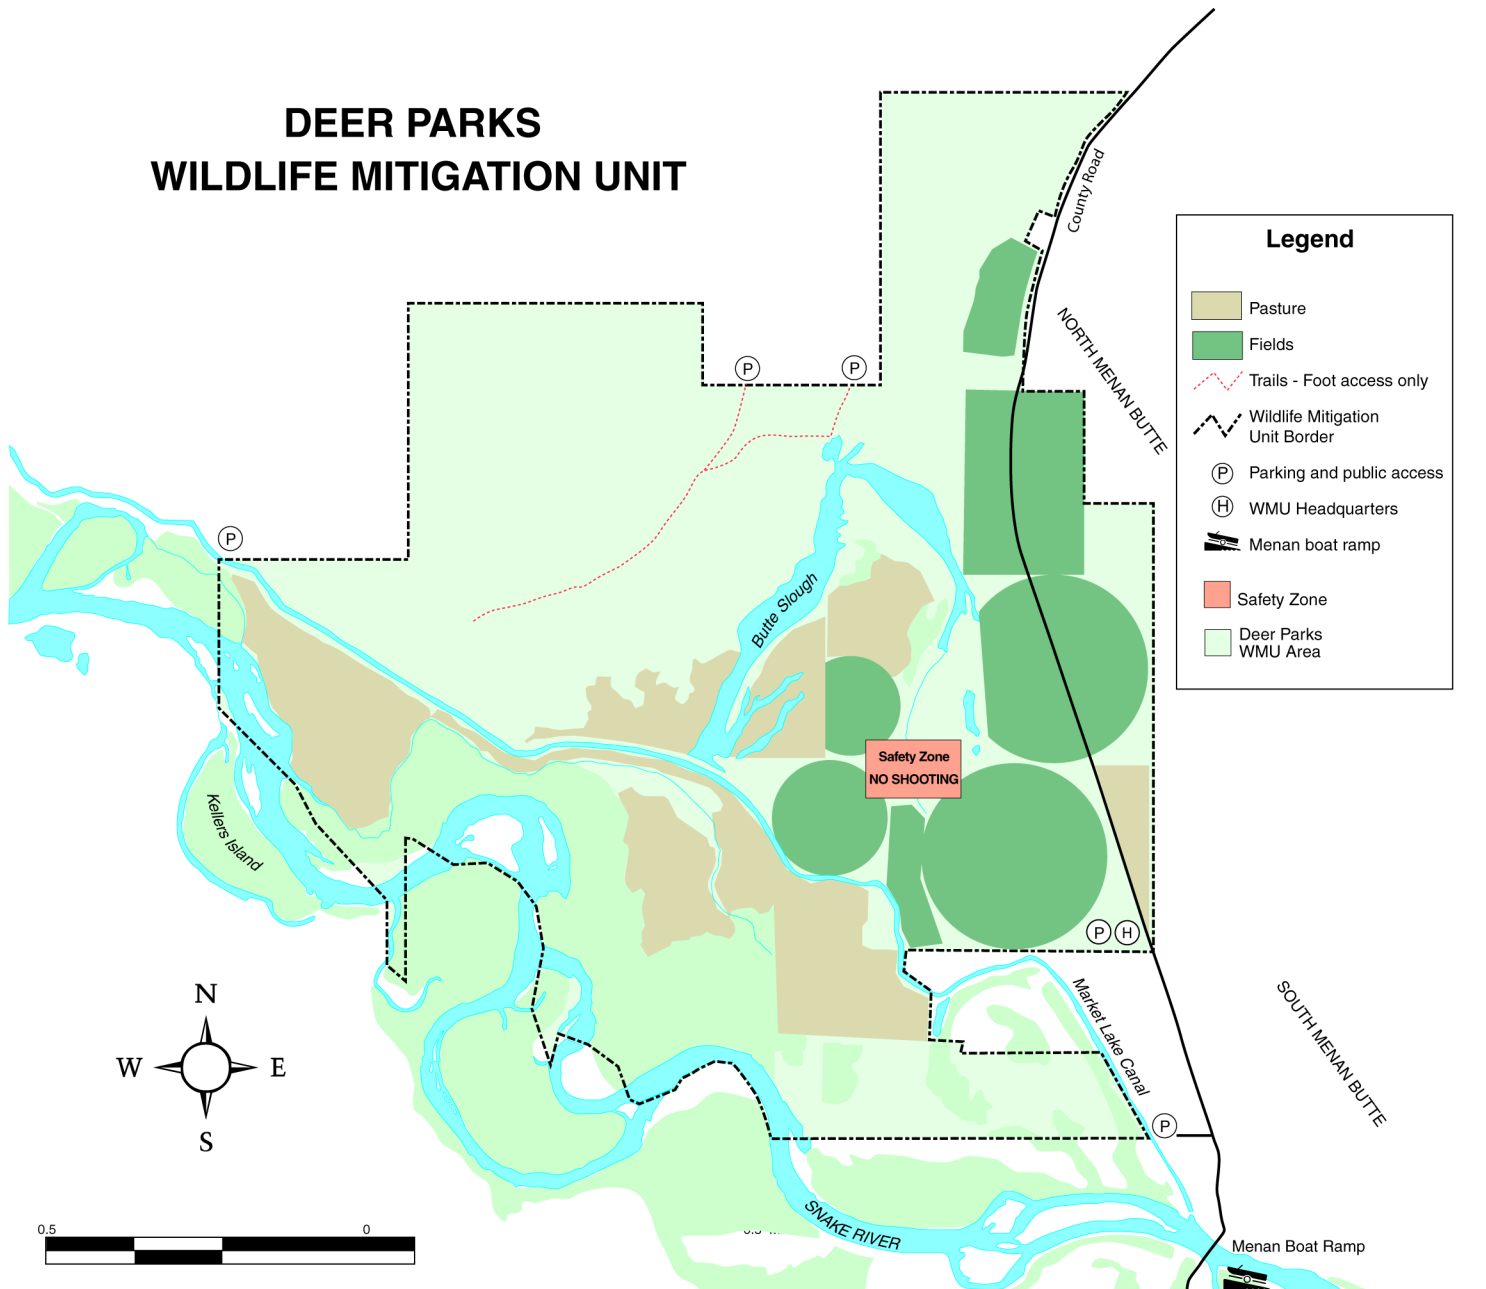

DEER PARKS WILDLIFE MITIGATION UNIT

rob 2/2003