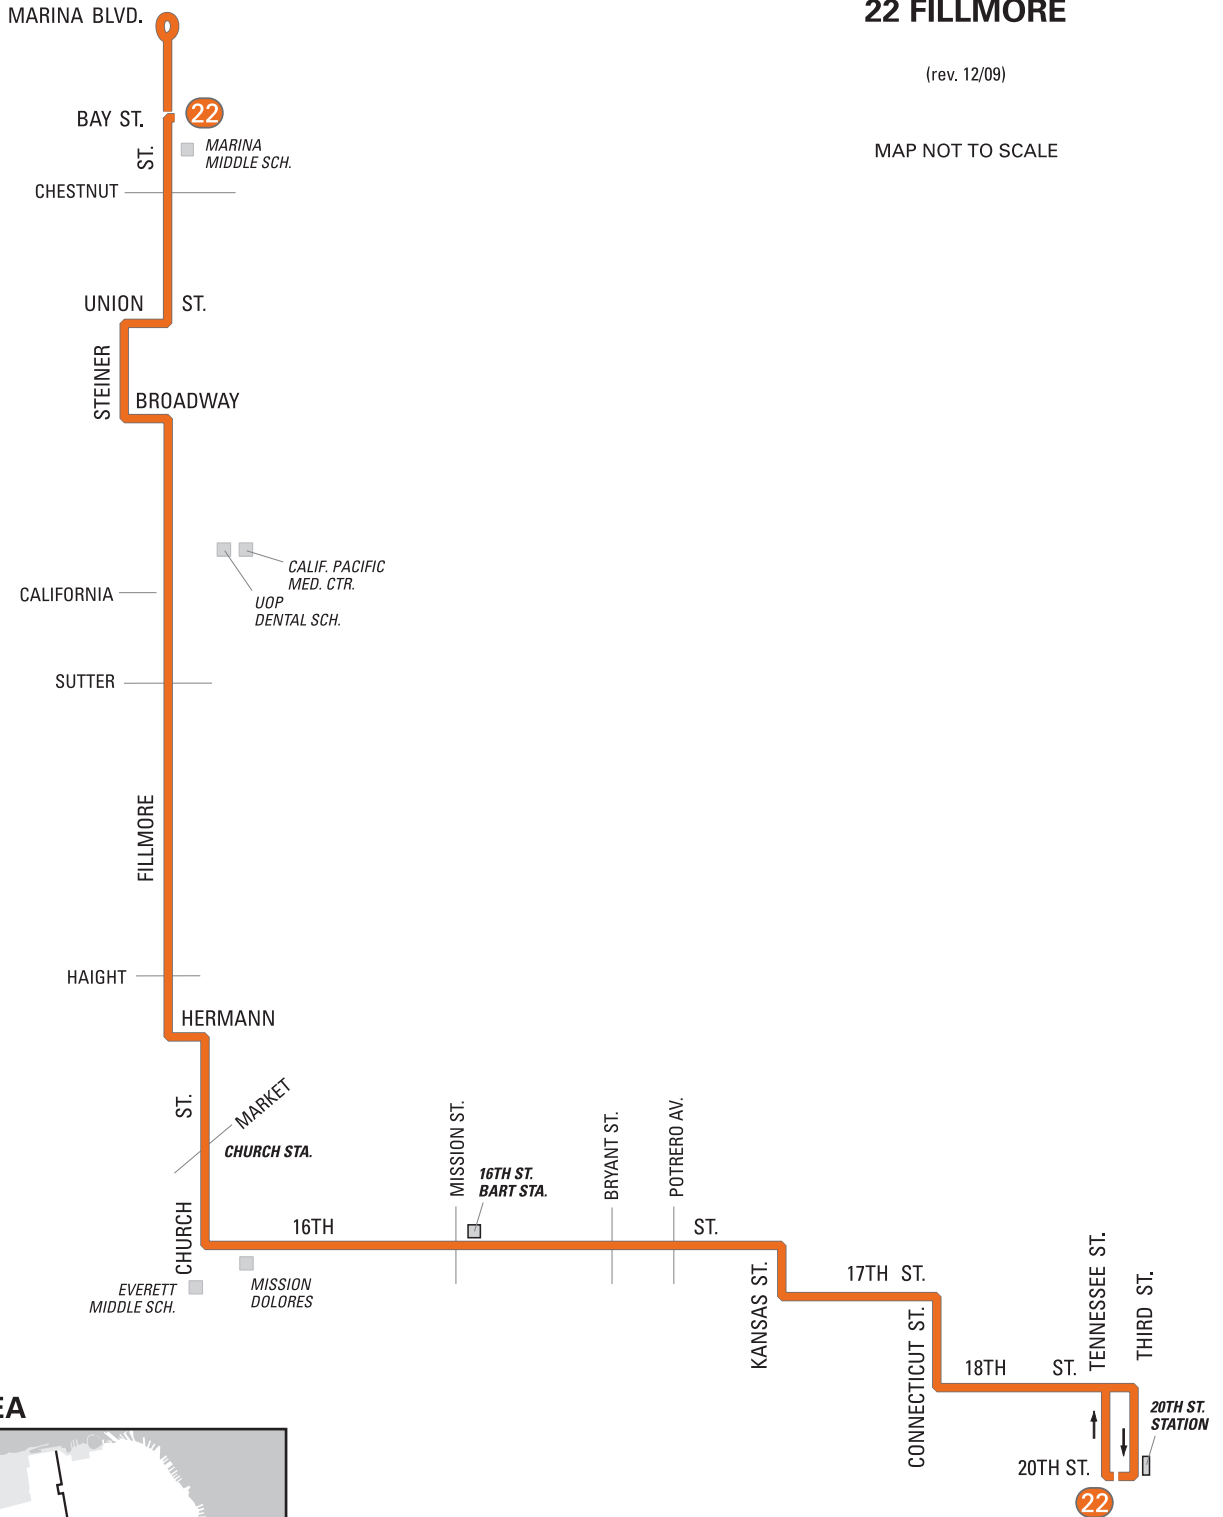

# SAN FRANCISCO MUNICIPAL RAILWAY

## 22 FILLMORE

(rev. 12/09)

MAP NOT TO SCALE

### SERVICE AREA