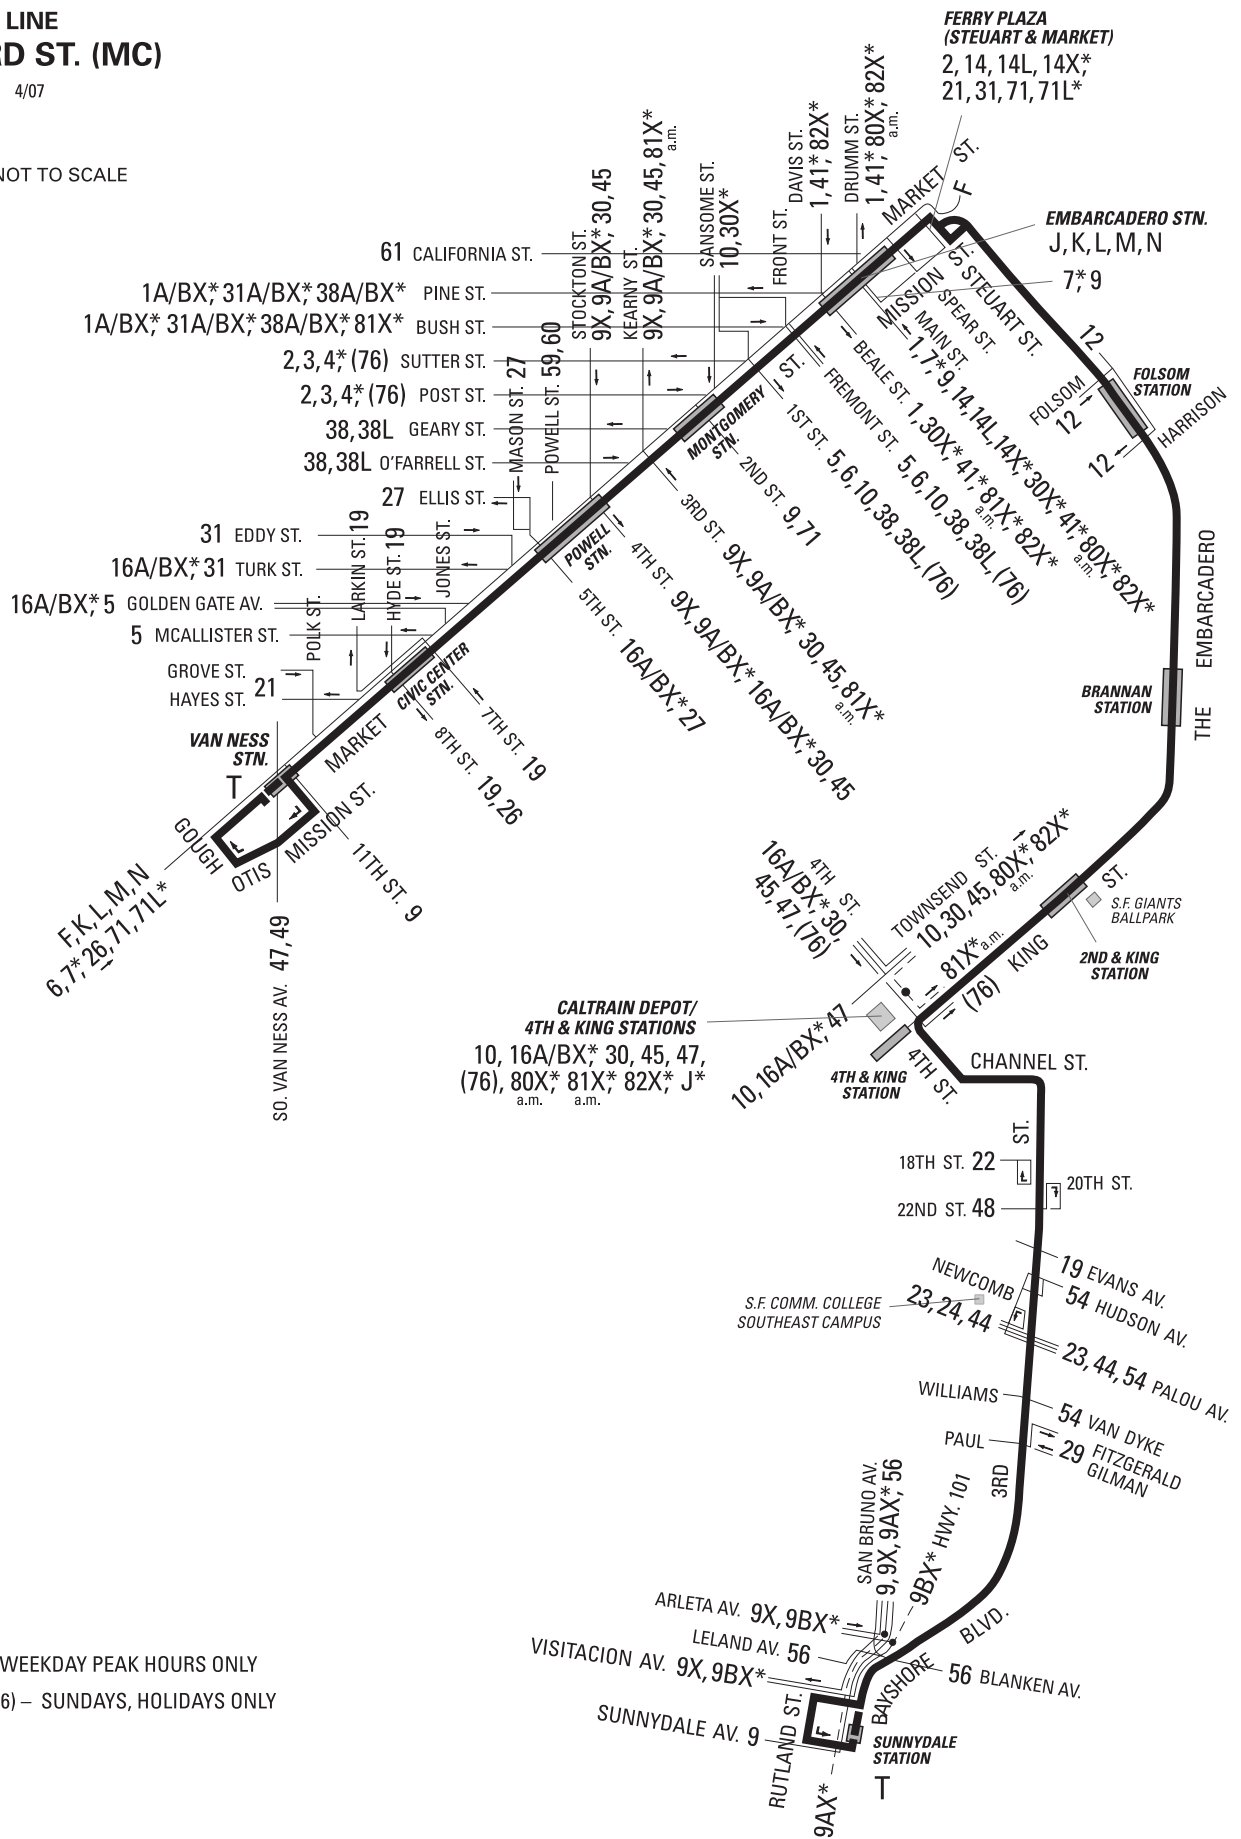

**LINE
T THIRD ST. (MC)**

4/07

MAP NOT TO SCALE

* WEEKDAY PEAK HOURS ONLY
(76) – SUNDAYS, HOLIDAYS ONLY