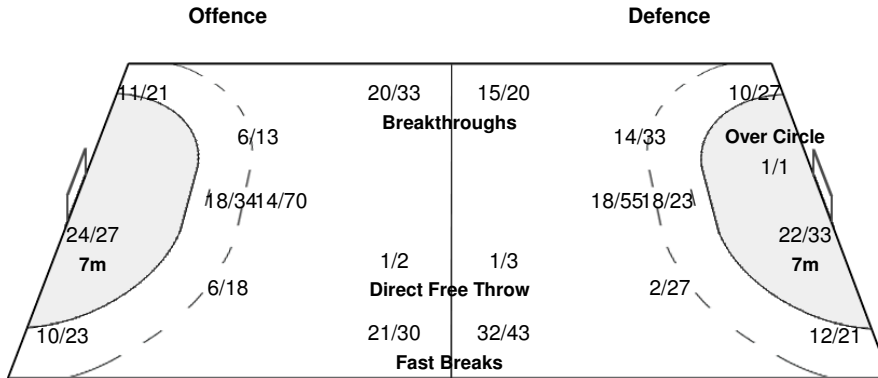

9th WOMEN'S EUROPEAN HANDBALL CHAMPIONSHIP EURO 2010

Cumulative Statistics

NED - Netherlands After 6 Games

OverView of Shot Distribution

Players Goals / Shots

Team		
Goals / Shots		
22/30	9/22	14/19
26/37	2/9	14/30
25/35	4/6	15/20

25-Missed 21-Post 17-Blocked

Goalkeepers
Saves / Shots

6/25	8/17	6/29
10/26	2/2	11/19
21/61	5/11	7/31

1 van der WAL M

1/13	6/11	2/18
9/21	1/1	9/13
12/25	4/9	3/15