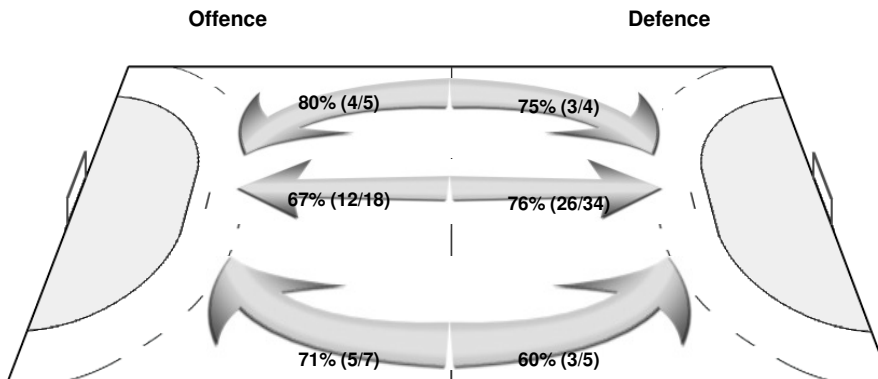

Shot Distribution Fast Breaks

2 ROELOFS I

2/3	0/1	0/1
1/5		

27 KLIJN D

3/9	2/5	4/10
1/5	1/1	2/6
8/31	1/2	4/16