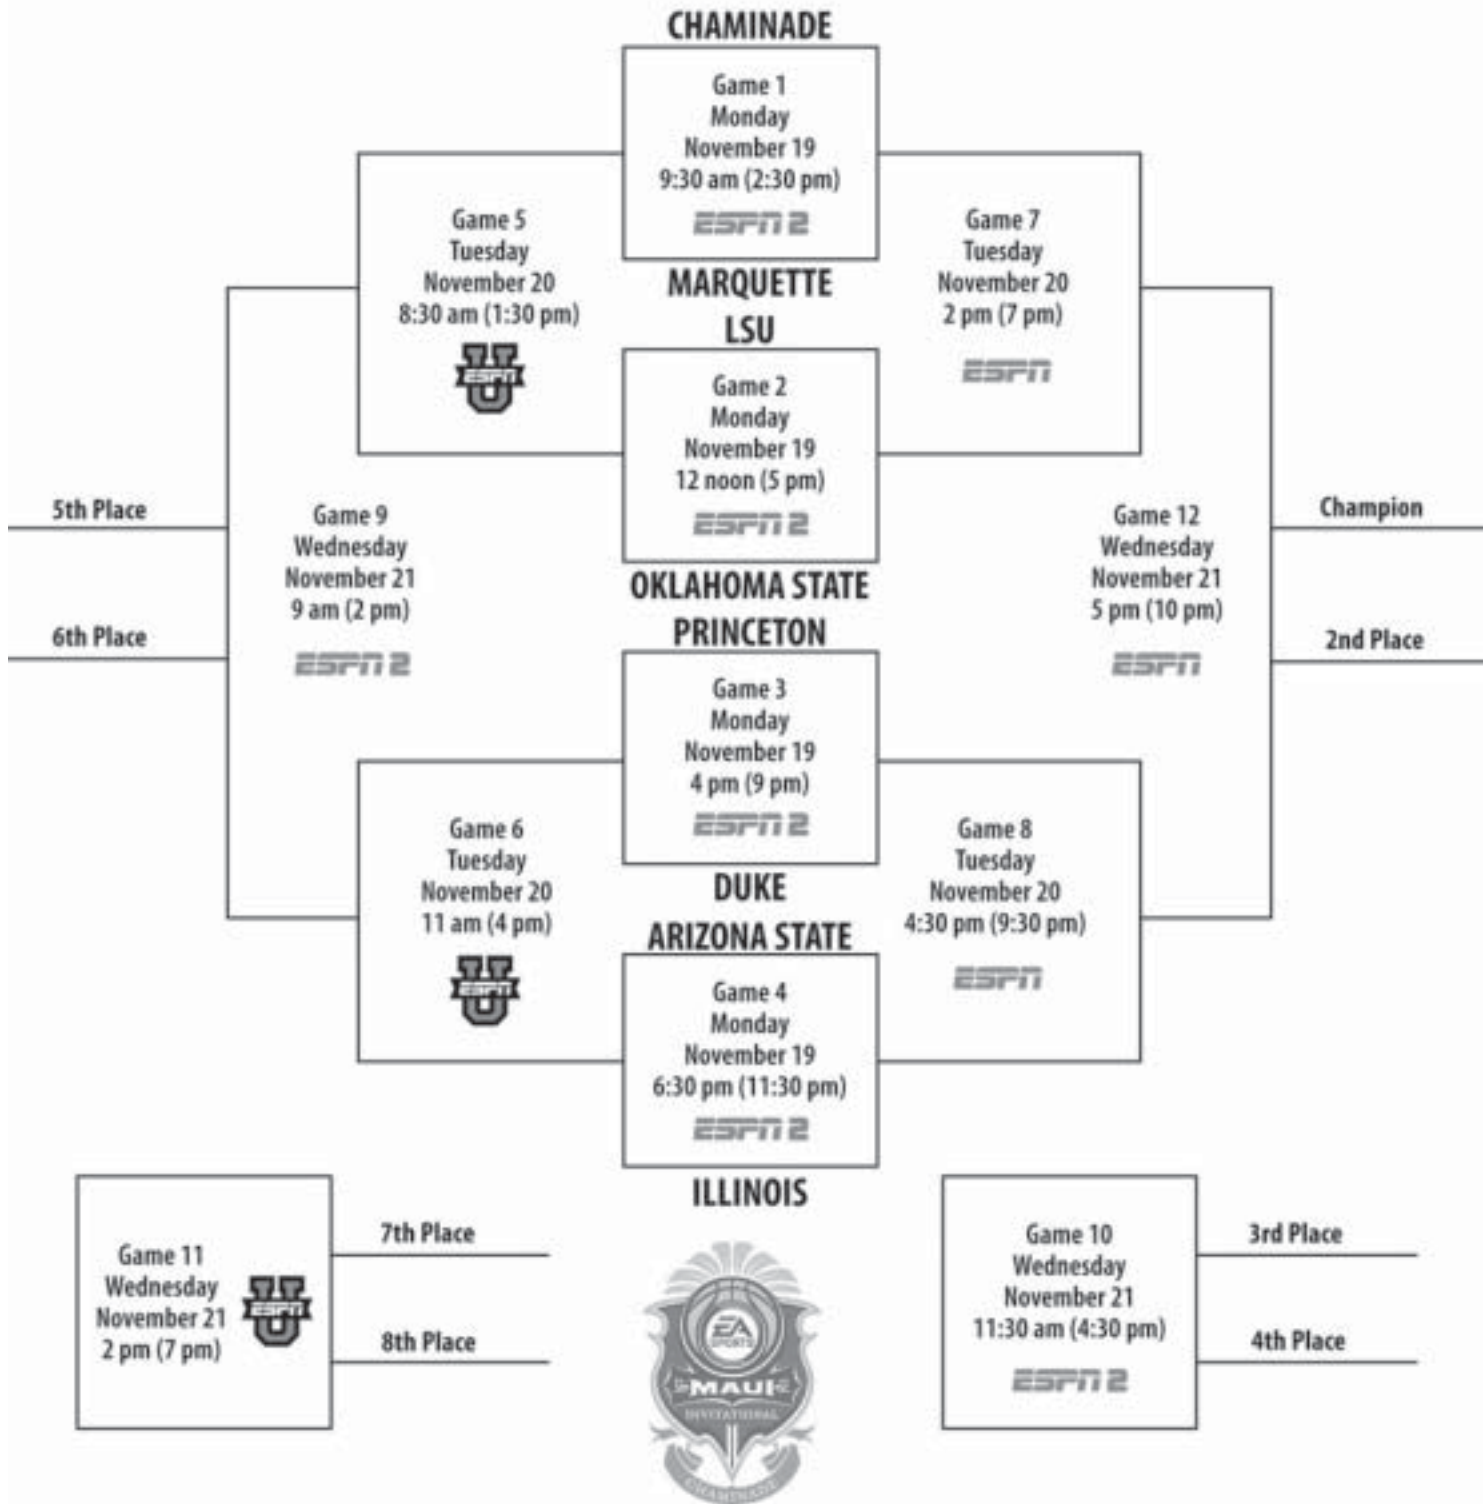

24th Annual
EA SPORTS™
MAUI INVITATIONAL

HOSTED BY CHAMINADE UNIVERSITY

November 19, 20 and 21, 2007 • Lahaina Civic Center, Maui, HI

All games Hawaiian time (Eastern time in parentheses).

Game times subject to change. Home team in bottom half of bracket. Chaminade is always the home team.