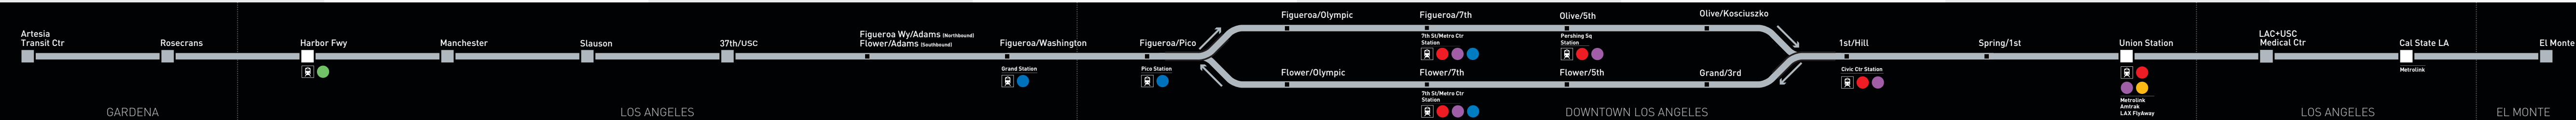

MANCHESTER STATION
Harbor Fwy at Manchester (125 spaces)

Nearby Dining Includes
Church's Chicken
Popeyes
Roscoe's House of Chicken
and Waffles

SLAUSON STATION
Harbor Transitway at Slauson Av (150 spaces)