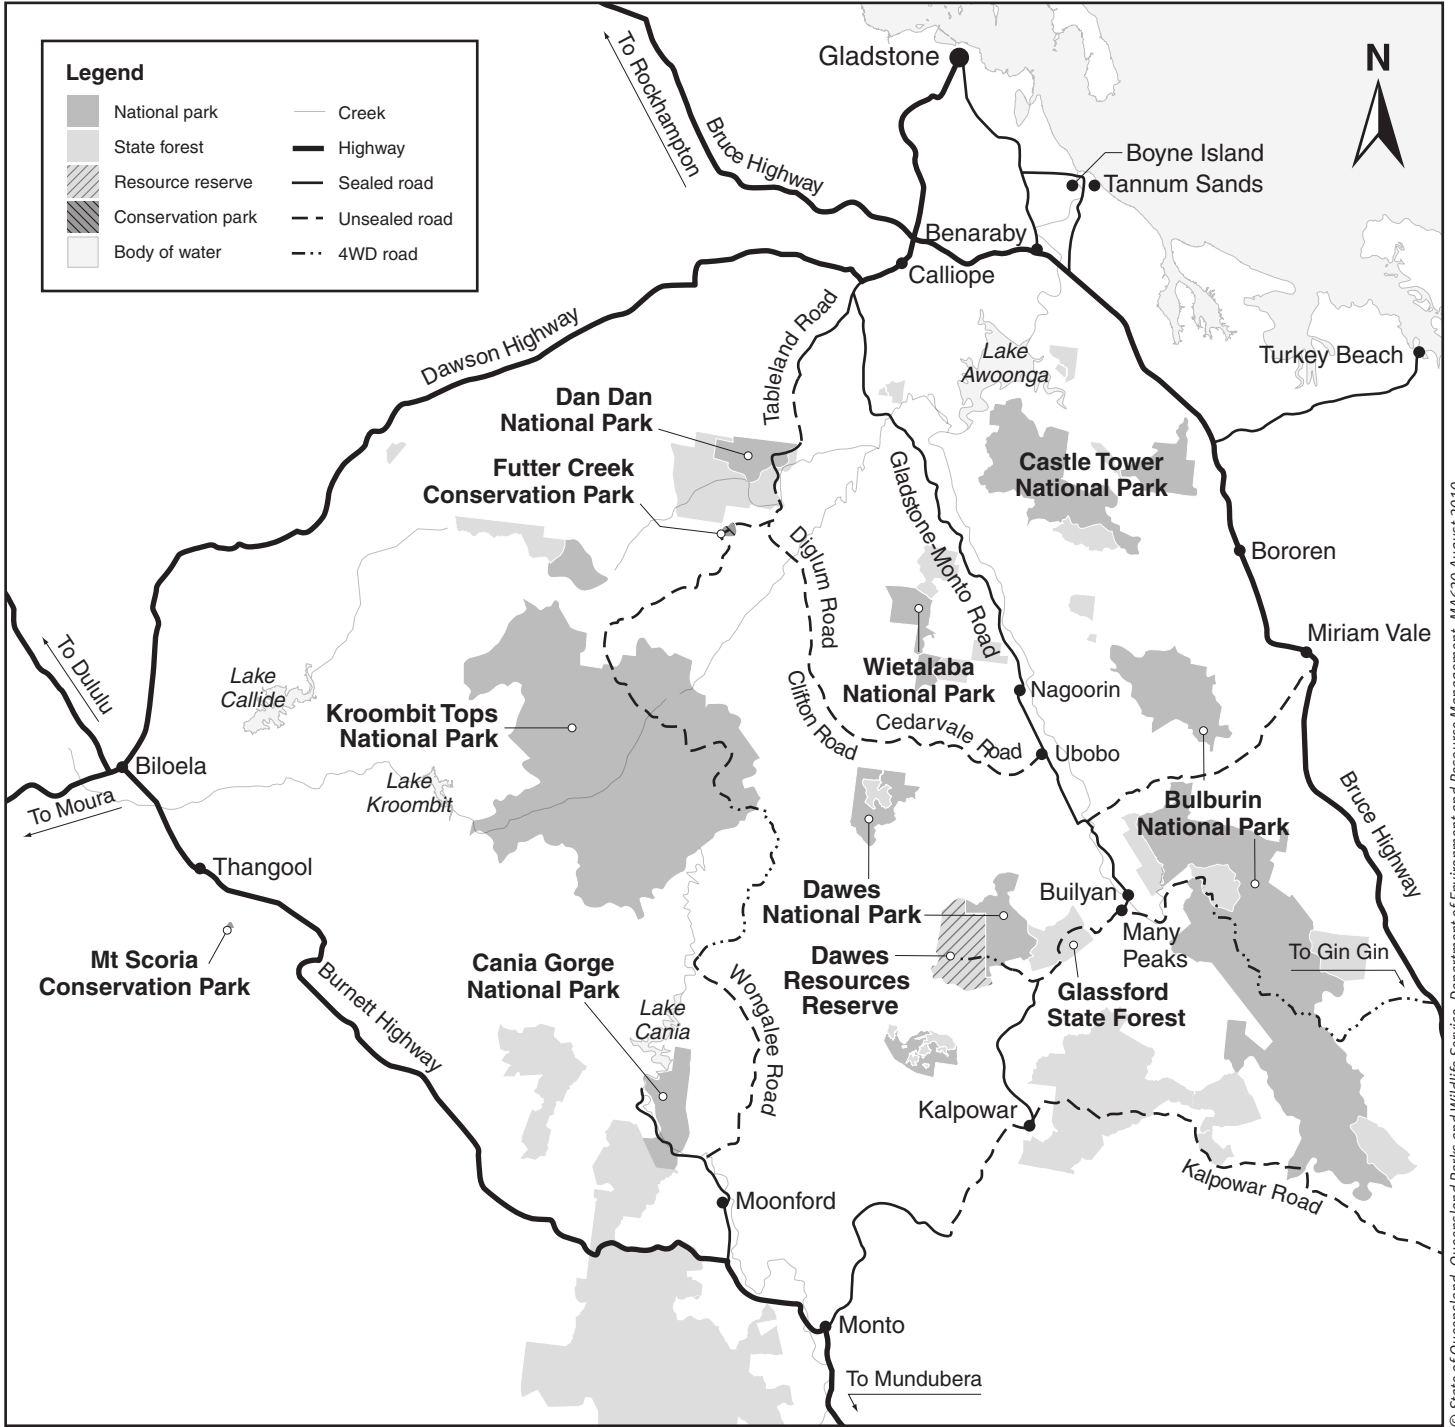

Parks of Boyne Valley and surrounds

© State of Queensland. Queensland Parks and Wildlife Service, Department of Environment and Resource Management. MA620 August 2010