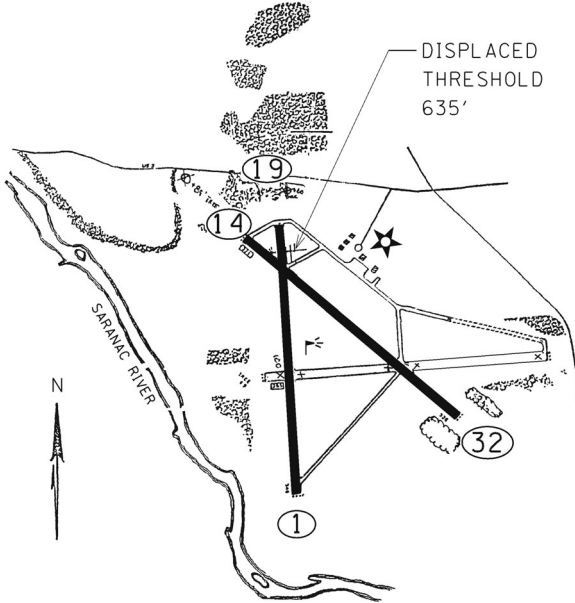

**PLATTSBURGH
CLINTON COUNTY AIRPORT**

**CLINTON CO.
PLB**

Runways

14/32: 5000 x 100 (ASPH-G)
01/19: 5000 x 100 (ASPH-G)

Coordinates

Latitude 44-41-15.067N
Longitude 073-31-28.283W

Communications

CTAF/U 122.7
ASOS 133.525 (518) 566-6280
APP/DEP 121.1 (BURLINGTON)
PCL 122.7

Navigation

Elevation 371
NM from City 03 W
Instr Approach PRECISION

Owner/Manager

Owner CLINTON COUNTY
Manager MR RALPH HENSEL
11 AIRPORT ROAD
SUITE 101

Services

Fuel JETA 100LL
Airframe Repairs MINOR
Engine MINOR