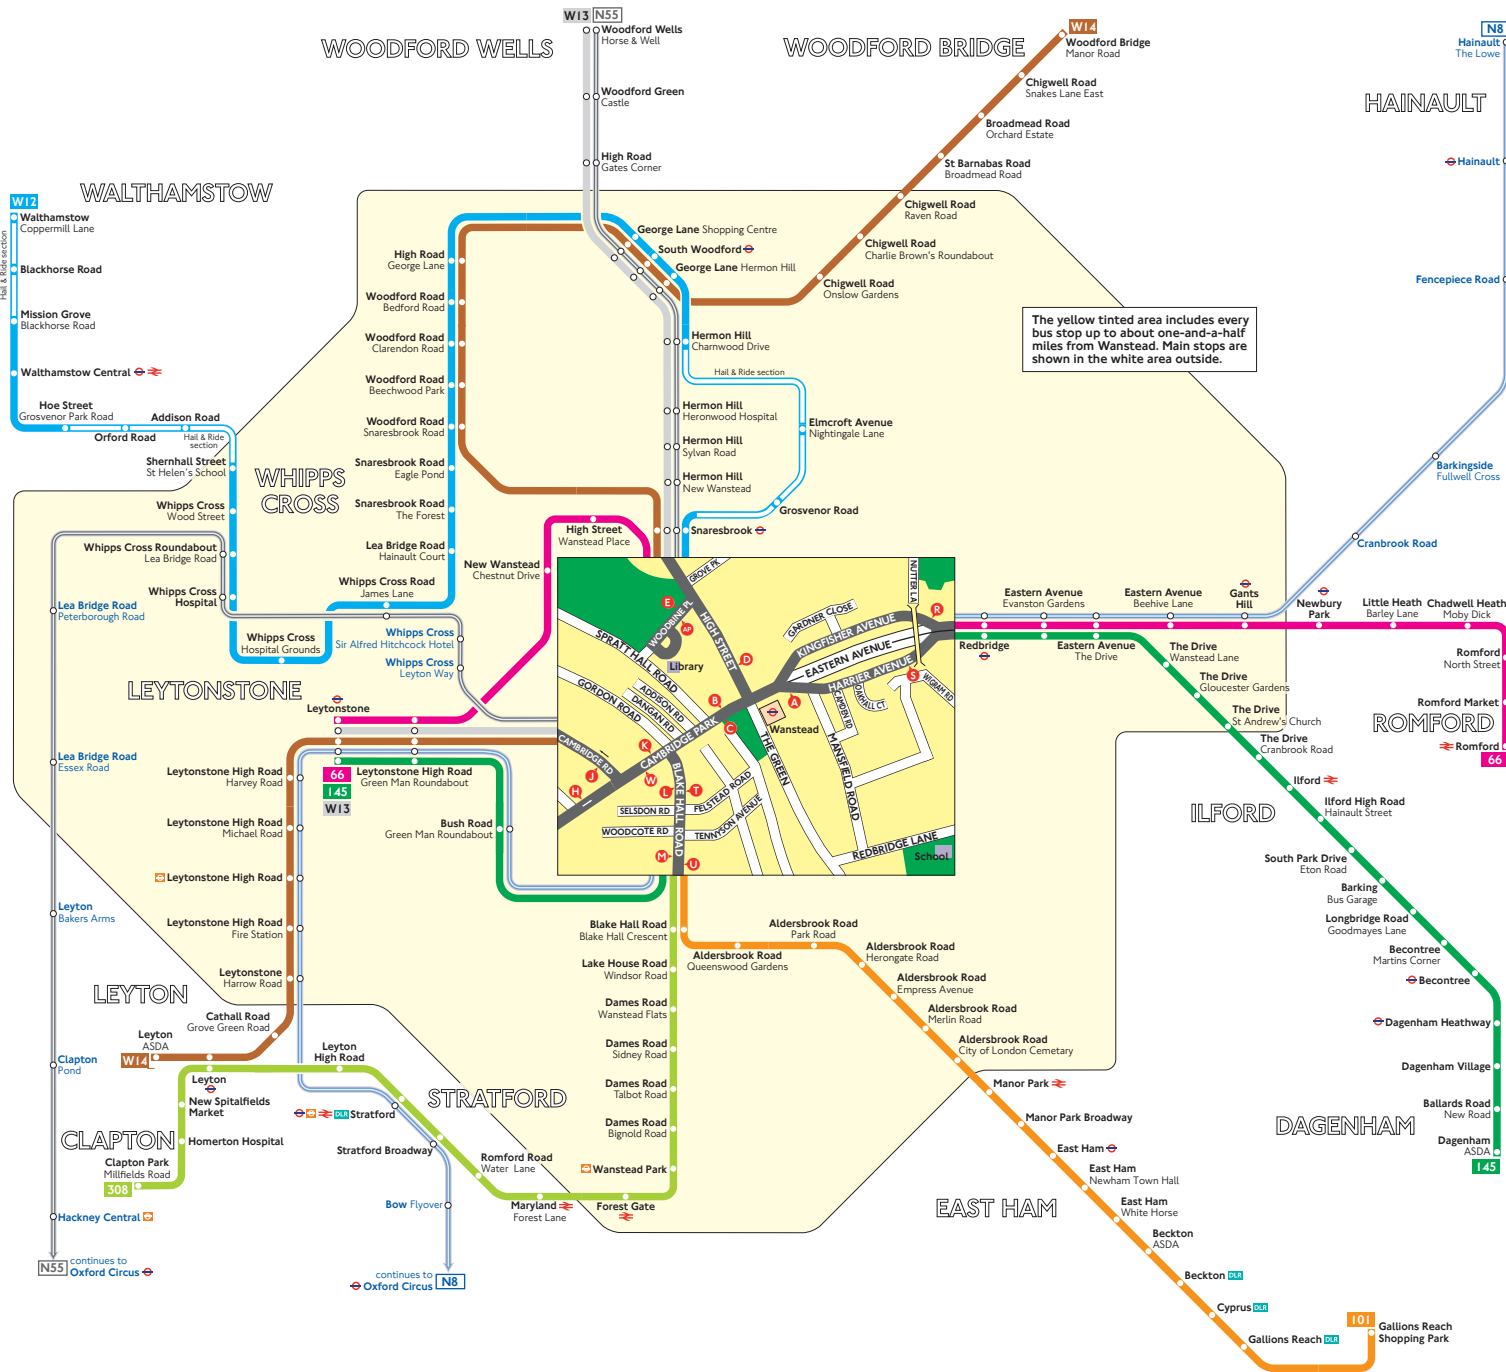

Buses from Wanstead

Route finder

Day buses

Bus route	Towards	Bus stops
66	Leytonstone	A S
	Romford	D R
101	Gallions Reach Shopping Park	C D E T U
145	Dagenham	B H K R
	Leytonstone	A C S T U
308	Clapton Park	C D E T U
W12	Walthamstow	E
W13	Leytonstone	C D J W
	Woodford Wells	B H K
W14	Leyton	C D J W
	Woodford Bridge	B H K

Night buses

Bus route	Towards	Bus stops
N8	Hainault	B H K R
	Oxford Circus	A C S T U
N55	Oxford Circus	C D J W
	Woodford Wells	B H K

Other buses

Bus route	Towards	Bus stops
958	Ilford ▼	C D T U
	Woodford ▼	B L M