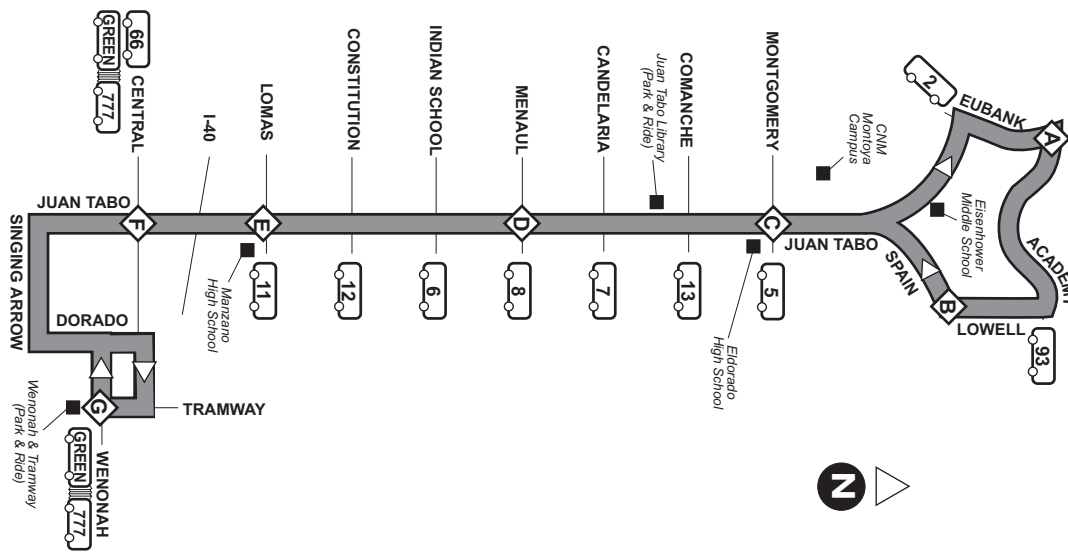

Route / Ruta 1 Juan Tabo Blvd.

Effective: 12/15/2012

Route 1 - Weekday Southbound

EUBANK & ACADEMY	LOWELL & SPAIN	JUAN TABO & MONTGOMERY	JUAN TABO & MENAUL	JUAN TABO & LOMAS	JUAN TABO & CENTRAL	WENONAH & TRAMWAY PARK & RIDE
A	B	C	D	E	F	G
6:08a	6:12a	6:16a	6:21a	6:26a	6:30a	6:38a
6:26a	6:30a	6:34a	6:39a	6:44a	6:48a	6:56a
6:51a	6:55a	6:59a	7:04a	7:09a	7:13a	7:21a
7:23a	7:27a	7:31a	7:36a	7:41a	7:45a	7:53a
7:48a	7:52a	7:56a	8:01a	8:06a	8:10a	8:18a
8:13a	8:17a	8:21a	8:26a	8:31a	8:35a	8:43a
8:38a	8:42a	8:46a	8:51a	8:56a	9:00a	9:08a
9:28a	9:32a	9:36a	9:41a	9:46a	9:50a	9:58a
10:38a	10:42a	10:46a	10:51a	10:56a	11:00a	11:09a
11:48a	11:52a	11:55a	12:03p	12:09p	12:14p	12:23p
12:58p	1:02p	1:05p	1:13p	1:19p	1:24p	1:33p
2:08p	2:12p	2:15p	2:23p	2:29p	2:34p	2:43p
2:33p	2:37p	2:40p	2:48p	2:54p	2:59p	3:08p
2:58p	3:05p	3:09p	3:15p	3:20p	3:24p	3:33p
3:23p	3:30p	3:34p	3:40p	3:45p	3:49p	3:58p
3:48p	3:55p	3:59p	4:05p	4:10p	4:14p	4:23p
4:13p	4:20p	4:24p	4:30p	4:35p	4:39p	4:48p
4:38p	4:45p	4:49p	4:55p	5:00p	5:03p	5:12p
5:03p	5:06p	5:12p	5:18p	5:24p	5:27p	5:36p
5:28p	5:31p	5:37p	5:43p	5:49p	5:52p	6:01p
5:53p	5:56p	6:02p	6:08p	6:14p	6:17p	6:26p