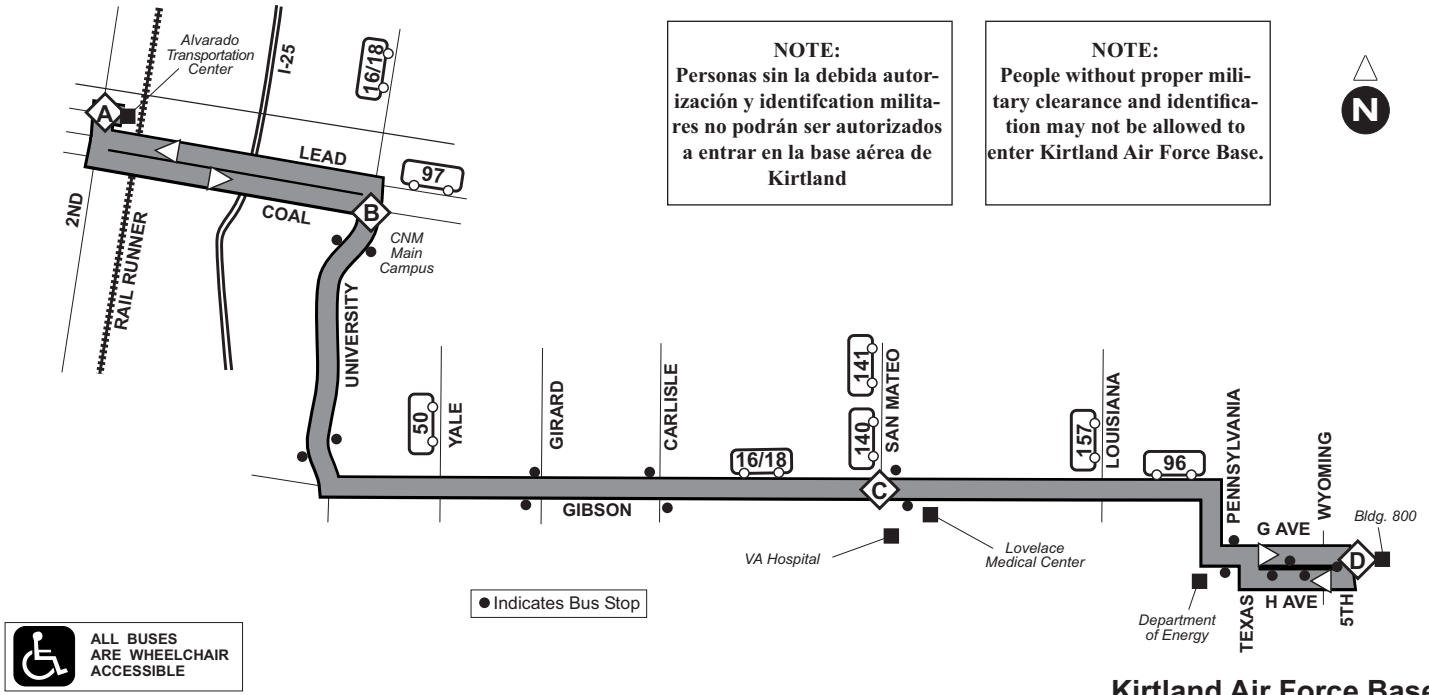

Route / Ruta 217

Downtown - Kirtland AFB Limited

Effective: 12/15/2012

Route 217 - Weekday Eastbound

Route 217 - Weekday Westbound

ALVARADO TRANSPORTATION CENTER	UNIVERSITY & COAL	GIBSON & SAN MATEO	BUILDING 800 KIRTLAND AFB
A	B	C	D
** 6:27a	6:33a	6:45a	6:54a
** 7:22a	7:28a	7:40a	7:51a
4:20p	4:26p	4:38p	4:47p

BUILDING 800 KIRTLAND AFB	GIBSON & SAN MATEO	UNIVERSITY & COAL	ALVARADO TRANSPORTATION CENTER
D	C	B	A
7:01a	7:10a	7:20a	7:28a
3:49p	3:58p	4:08p	4:16p
4:57p	5:06p	5:16p	5:24p

** For these trips the bus will wait at the ATC for passengers to transfer from the NM Rail Runner Express.

** Para estos viajes el camión esperará en el ATC para pasajeros que quieren transferir desde NM Rail Runner Express (tren).