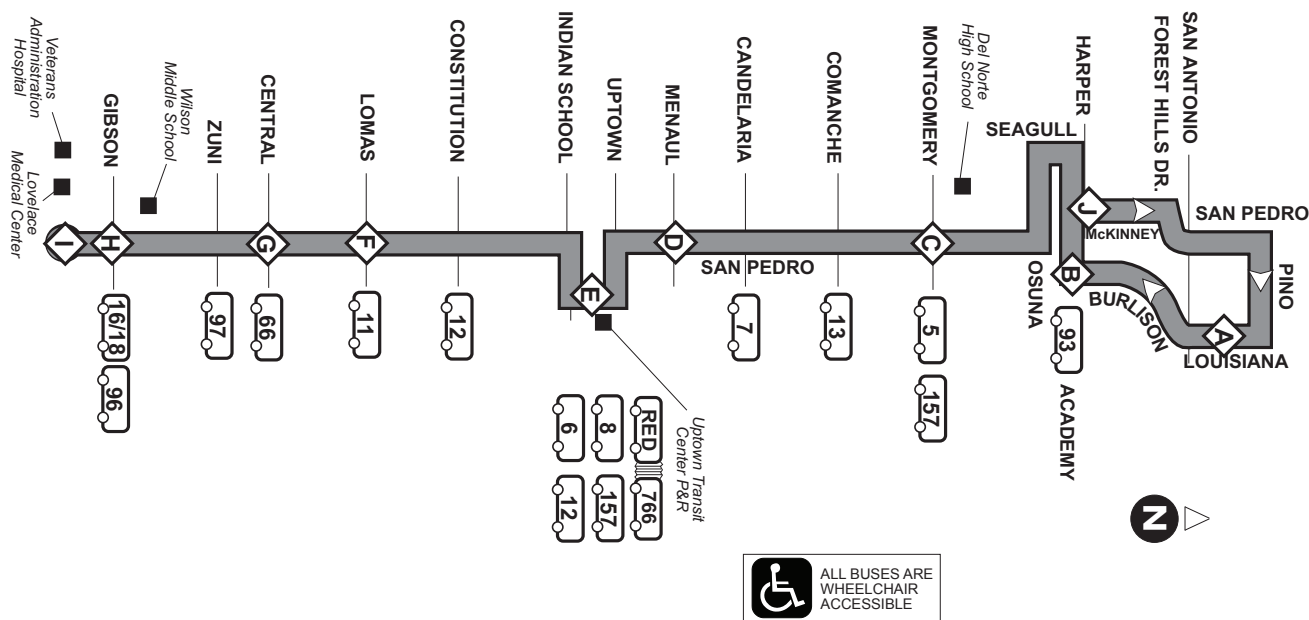

Route / Ruta 34 San Pedro Blvd.

Effective: 12/15/2012

Route 34 - Weekday Southbound

LOUISIANA & PINO	BURLISON & ACADEMY	SAN PEDRO & MONTGOMERY	SAN PEDRO & MENAUL	UPTOWN TRANSIT CENTER P&R	SAN PEDRO & LOMAS	SAN PEDRO & CENTRAL	SAN PEDRO & GIBSON	VA HOSPITAL
A	B	C	D	E	F	G	H	I
6:46a	6:51a	6:57a	7:03a	7:06a	7:12a	7:15a	7:20a	7:22a
7:16a	7:21a	7:27a	7:33a	7:36a	7:42a	7:45a	7:50a	7:52a

Route 34 - Weekday Northbound

VA HOSPITAL	SAN PEDRO & GIBSON	SAN PEDRO & CENTRAL	SAN PEDRO & LOMAS	UPTOWN TRANSIT CENTER P&R	SAN PEDRO & MENAUL	SAN PEDRO & MONTGOMERY	HARPER & MCKINNEY	LOUISIANA & PINO
I	H	G	F	E	D	C	J	A
4:40p	4:42p	4:45p	4:48p	4:54p	4:56p	4:59p	5:06p	5:13p
5:06p	5:08p	5:11p	5:14p	5:20p	5:22p	5:25p	5:32p	5:39p