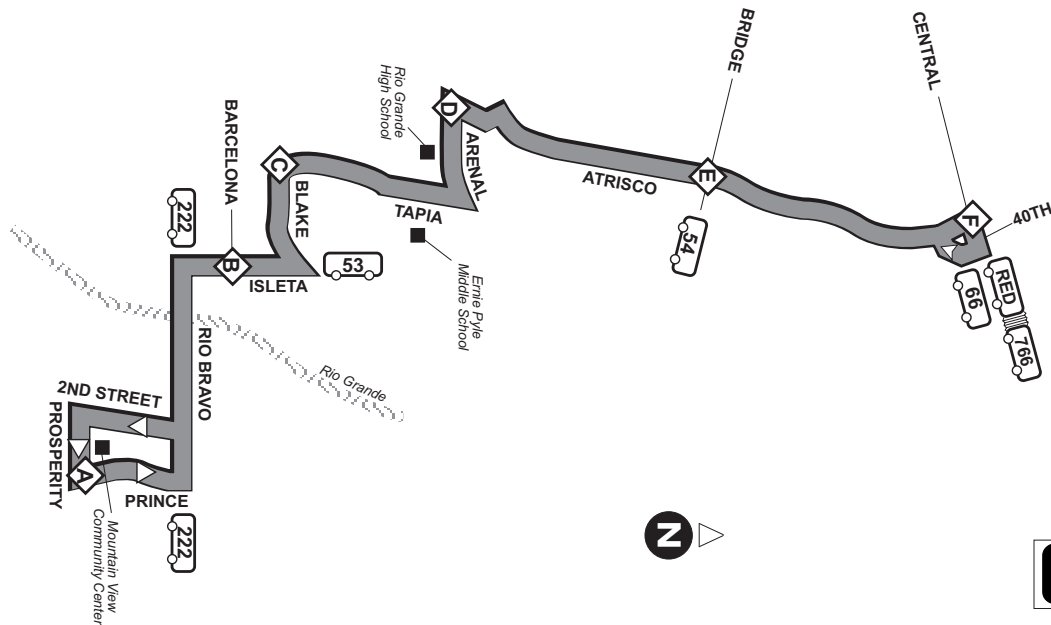

Route / Ruta 51 Atrisco Dr./Rio Bravo Blvd.

Effective: January 2015

ALL BUSES ARE WHEELCHAIR ACCESSIBLE

Route 51 - Weekdays Northbound

Station	5:31a	5:37a	5:41a	5:45a	5:49a	5:55a
MOUNTAIN VIEW COMMUNITY CENTER	A	B	C	D	E	F
ISLETA & BARCELONA						
BLAKE & TAPIA						
ATRISCO & ARENAL						
ATRISCO & BRIDGE						
CENTRAL & ATRISCO						
6:36a	6:42a	6:46a	6:50a	6:54a	7:00a	
7:41a	7:48a	7:52a	7:56a	8:00a	8:07a	
8:46a	8:53a	8:57a	9:01a	9:05a	9:12a	
9:51a	9:58a	10:02a	10:06a	10:10a	10:17a	
10:56a	11:03a	11:07a	11:11a	11:15a	11:22a	
12:01p	12:08p	12:12p	12:16p	12:20p	12:27p	
1:06p	1:13p	1:17p	1:22p	1:26p	1:33p	
2:11p	2:18p	2:22p	2:27p	2:31p	2:38p	
3:16p	3:23p	3:27p	3:32p	3:36p	3:43p	
4:21p	4:28p	4:32p	4:37p	4:41p	4:48p	
5:26p	5:32p	5:36p	5:40p	5:44p	5:50p	
6:31p	6:37p	6:41p	6:45p	6:49p	6:55p	

Route 51 - Weekdays Southbound

Station	6:05a	6:12a	6:16a	6:20a	6:24a	6:31a
MOUNTAIN VIEW COMMUNITY CENTER	F	E	D	C	B	A
ISLETA & BARCELONA						
BLAKE & TAPIA						
ATRISCO & ARENAL						
ATRISCO & BRIDGE						
CENTRAL & ATRISCO						
7:10a	7:17a	7:21a	7:25a	7:29a	7:36a	
8:15a	8:22a	8:26a	8:30a	8:34a	8:41a	
9:20a	9:27a	9:31a	9:35a	9:39a	9:46a	
10:25a	10:32a	10:36a	10:40a	10:44a	10:51a	
11:30a	11:37a	11:41a	11:45a	11:49a	11:56a	
12:35p	12:42p	12:46p	12:50p	12:54p	1:01p	
1:40p	1:47p	1:51p	1:56p	2:00p	2:07p	
2:45p	2:52p	2:56p	3:01p	3:05p	3:12p	
3:50p	3:57p	4:01p	4:06p	4:10p	4:17p	
4:55p	5:02p	5:06p	5:10p	5:14p	5:21p	
6:00p	6:07p	6:11p	6:15p	6:19p	6:26p	