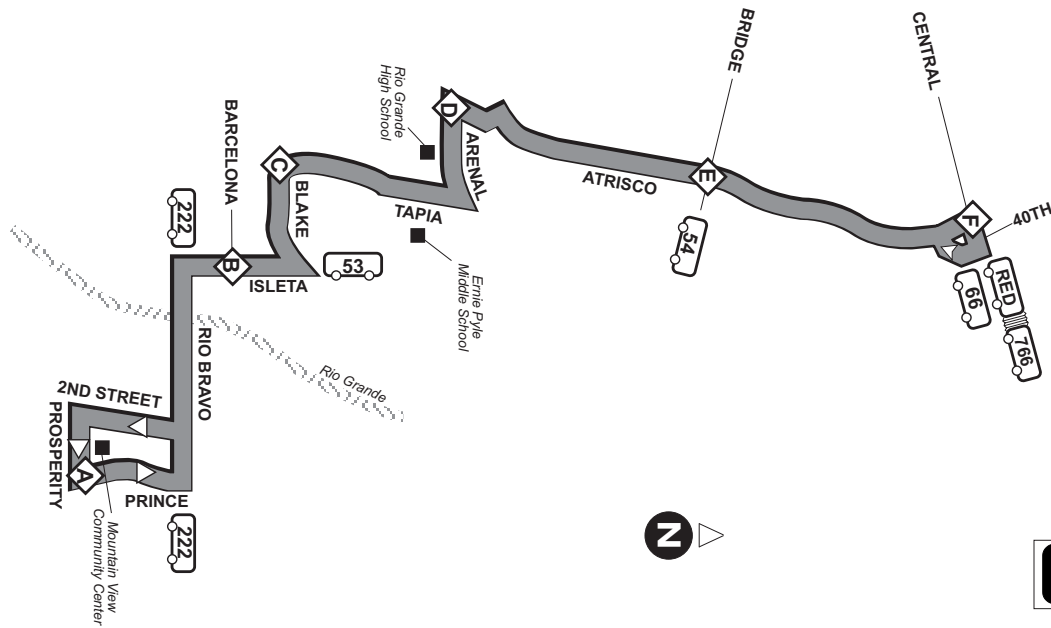

Route / Ruta 51 Atrisco Dr./Rio Bravo Blvd.

Effective: 12/15/2012

Route 51 - Weekdays Northbound

Stop	Stop	Stop	Stop	Stop	Stop
A	B	C	D	E	F
5:31a	5:37a	5:41a	5:45a	5:49a	5:55a
6:36a	6:42a	6:46a	6:50a	6:54a	7:00a
7:41a	7:48a	7:52a	7:56a	8:00a	8:07a
8:46a	8:53a	8:57a	9:01a	9:05a	9:12a
9:51a	9:58a	10:02a	10:06a	10:10a	10:17a
10:56a	11:03a	11:07a	11:11a	11:15a	11:22a
12:01p	12:08p	12:12p	12:16p	12:20p	12:27p
1:06p	1:13p	1:17p	1:22p	1:26p	1:33p
2:11p	2:18p	2:22p	2:27p	2:31p	2:38p
3:16p	3:23p	3:27p	3:32p	3:36p	3:43p
4:21p	4:28p	4:32p	4:37p	4:41p	4:48p
5:26p	5:32p	5:36p	5:40p	5:44p	5:50p
6:31p	6:37p	6:41p	6:45p	6:49p	6:55p

Route 51 - Weekdays Southbound

Stop	Stop	Stop	Stop	Stop	Stop
F	E	D	C	B	A
6:05a	6:12a	6:16a	6:20a	6:24a	6:31a
7:10a	7:17a	7:21a	7:25a	7:29a	7:36a
8:15a	8:22a	8:26a	8:30a	8:34a	8:41a
9:20a	9:27a	9:31a	9:35a	9:39a	9:46a
10:25a	10:32a	10:36a	10:40a	10:44a	10:51a
11:30a	11:37a	11:41a	11:45a	11:49a	11:56a
12:35p	12:42p	12:46p	12:50p	12:54p	1:01p
1:40p	1:47p	1:51p	1:56p	2:00p	2:07p
2:45p	2:52p	2:56p	3:01p	3:05p	3:12p
3:50p	3:57p	4:01p	4:06p	4:10p	4:17p
4:55p	5:02p	5:06p	5:10p	5:14p	5:21p
6:00p	6:07p	6:11p	6:15p	6:19p	6:26p

Route 51 - Saturday Southbound

Stop	Stop	Stop	Stop	Stop	Stop
F	E	D	C	B	A
6:00a	6:07a	6:11a	6:15a	6:19a	6:26a
7:05a	7:12a	7:16a	7:20a	7:24a	7:31a
8:10a	8:17a	8:21a	8:25a	8:29a	8:36a
9:15a	9:22a	9:26a	9:30a	9:34a	9:41a
10:20a	10:27a	10:31a	10:35a	10:39a	10:46a
11:25a	11:32a	11:36a	11:40a	11:44a	11:51a
12:30p	12:37p	12:41p	12:45p	12:49p	12:56p
1:35p	1:42p	1:46p	1:51p	1:55p	2:02p
2:40p	2:47p	2:51p	2:56p	3:00p	3:07p
3:45p	3:52p	3:56p	4:01p	4:05p	4:12p
4:50p	4:57p	5:01p	5:05p	5:09p	5:16p
5:55p	6:02p	6:06p	6:10p	6:14p	6:21p