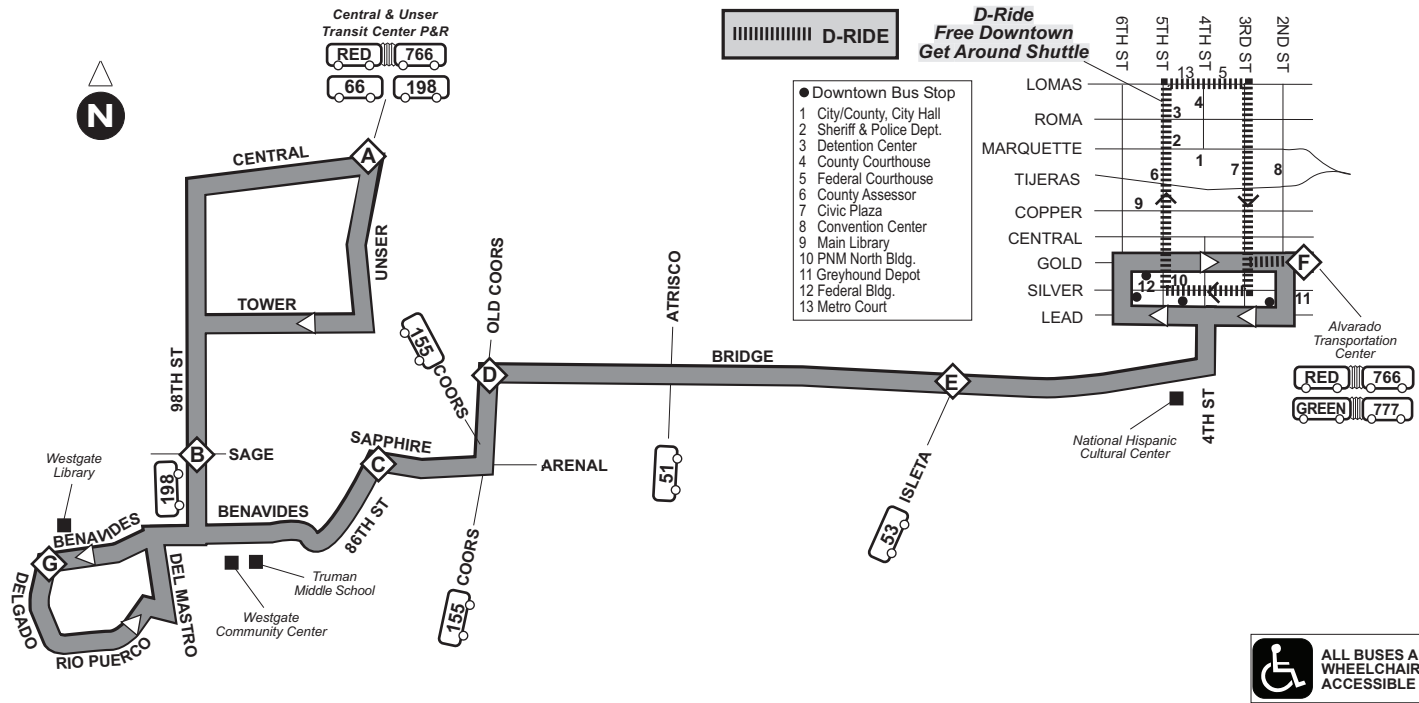

Route / Ruta 54 Bridge Blvd./Westgate

Effective: 12/15/2012

Route 54 - Weekday Eastbound

Central & Unser Transit Center P&R	98th Street & SAGE	86th Street & Sapphire	Bridge & Old Coors	Bridge & Isleta	Alvarado Transportation Center
A	B	C	D	E	F
5:40a	5:46a	5:50a	5:58a	6:04a	6:13a
6:38a	6:44a	6:48a	6:56a	7:03a	7:13a
7:24a	7:32a	7:37a	7:46a	7:54a	8:04a
8:10a	8:18a	8:23a	8:32a	8:40a	8:50a
8:59a	9:05a	9:09a	9:17a	9:23a	9:32a
9:46a	9:52a	9:56a	10:04a	10:10a	10:19a
10:31a	10:37a	10:41a	10:49a	10:55a	11:04a
11:16a	11:22a	11:26a	11:34a	11:40a	11:49a
12:01p	12:07p	12:11p	12:19p	12:25p	12:34p
12:46p	12:52p	12:56p	1:04p	1:10p	1:19p
1:31p	1:37p	1:41p	1:49p	1:56p	2:05p
2:18p	2:24p	2:28p	2:36p	2:43p	2:52p
3:07p	3:13p	3:17p	3:25p	3:32p	3:43p
3:52p	4:00p	4:06p	4:14p	4:21p	4:32p
4:38p	4:46p	4:53p	5:03p	5:10p	5:21p
5:19p	5:27p	5:34p	5:44p	5:51p	6:02p
5:57p	6:05p	6:12p	6:22p	6:29p	6:39p
6:46p	6:52p	6:56p	7:04p	7:10p	7:18p
8:13p	8:19p	8:23p	8:31p	8:37p	8:45p