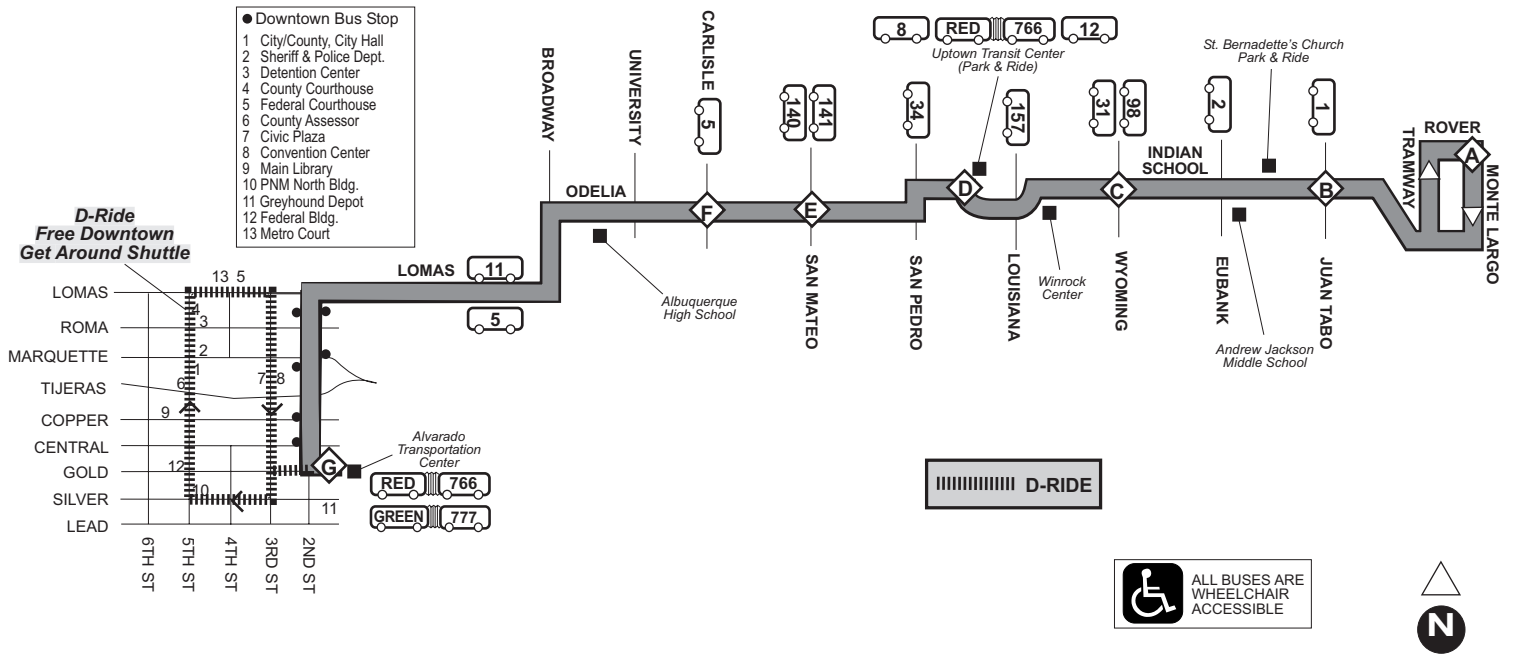

Route 6 / Ruta 6 Indian School Rd.

Effective: 12/15/2012

Route 6 - Weekday Westbound

MONTE LARGO & ROVER	INDIAN SCHOOL & JUAN TABO	INDIAN SCHOOL & WYOMING	UPTOWN TRANSIT CENTER P&R	INDIAN SCHOOL & SAN MATEO	INDIAN SCHOOL & CARLISLE	ALVARADO TRANSPORTATION CENTER
A	B	C	D	E	F	G
608a	614a	622a	626a	633a	637a	648a
708a	714a	722a	726a	733a	737a	748a

Route 6 - Weekday Eastbound

ALVARADO TRANSPORTATION CENTER	INDIAN SCHOOL & CARLISLE	INDIAN SCHOOL & SAN MATEO	INDIAN SCHOOL & WYOMING	INDIAN SCHOOL & JUAN TABO	MONTE LARGO & ROVER
G	F	E	D	C	B
454p	511p	515p	522p	526p	534p
526p	542p	546p	553p	557p	605p