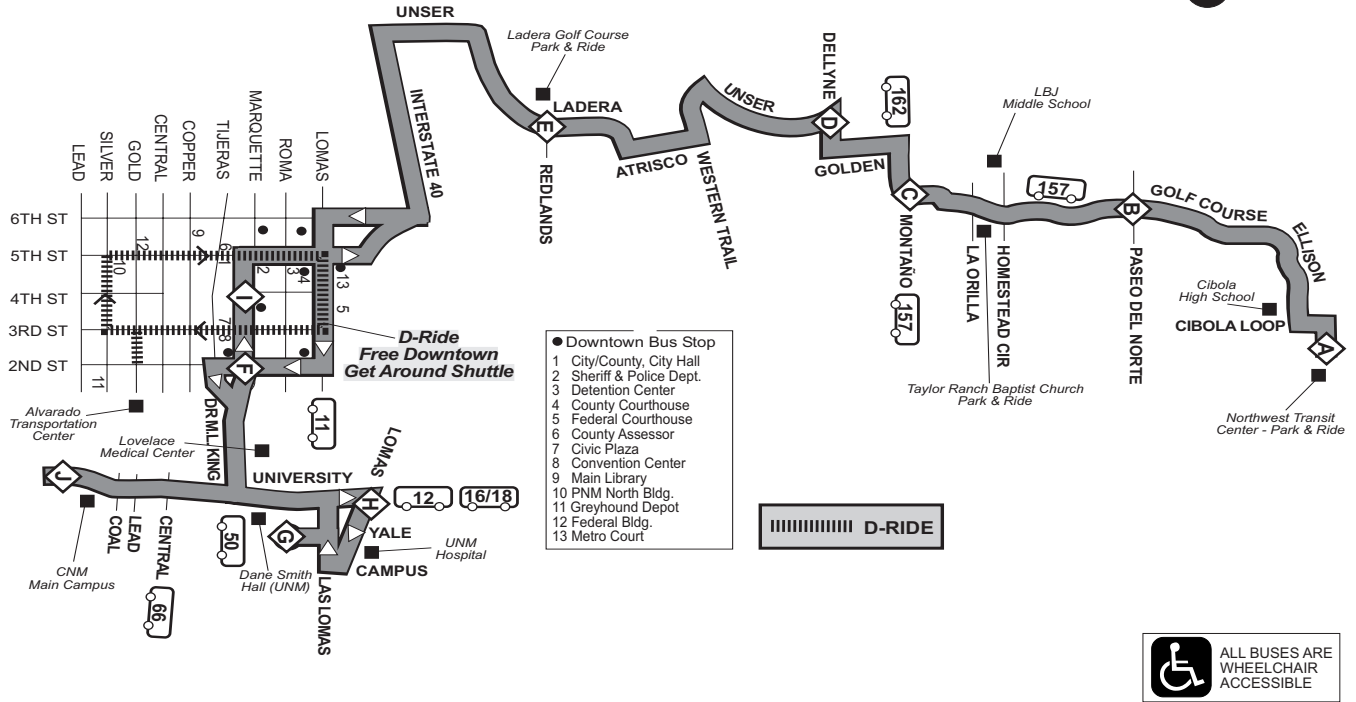

# Route / Ruta 92 Taylor Ranch Express

Effective: 12/15/2012

## Route 92 - Weekday Southbound

UNIVERSITY & BASEHART (GNM)	DANE SMITH HALL (UNM)	UNIVERSITY & LOMAS	2ND & MARQUETTE	LADERA & REDLANDS	DELLYNE & UNSER	MONTAÑO & TAYLOR RANCH	GOLF COURSE & PASEO DEL NORTE	NORTHWEST TRANSIT CENTER P&R
<b>J</b>	<b>G</b>	<b>H</b>	<b>F</b>	<b>E</b>	<b>D</b>	<b>C</b>	<b>B</b>	<b>A</b>
7:15a	7:11a	7:09a	7:01a	6:41a	6:35a	6:31a	6:23a	6:15a
7:42a	7:38a	7:36a	7:28a	7:08a	7:02a	6:58a	6:50a	6:42a

## Route 92 - Weekday Northbound

UNIVERSITY & BASEHART (GNM)	UNIVERSITY & LOMAS	DANE SMITH HALL (UNM)	4TH & MARQUETTE	LADERA & REDLANDS	DELLYNE & UNSER	MONTAÑO & TAYLOR RANCH	GOLF COURSE & PASEO DEL NORTE	NORTHWEST TRANSIT CENTER P&R
<b>J</b>	<b>H</b>	<b>G</b>	<b>I</b>	<b>E</b>	<b>D</b>	<b>C</b>	<b>B</b>	<b>A</b>
4:27p	4:33p	4:36p	4:46p	4:58p	5:02p	5:07p	5:13p	5:29p
4:57p	5:03p	5:06p	5:16p	5:28p	5:32p	5:37p	5:43p	5:59p