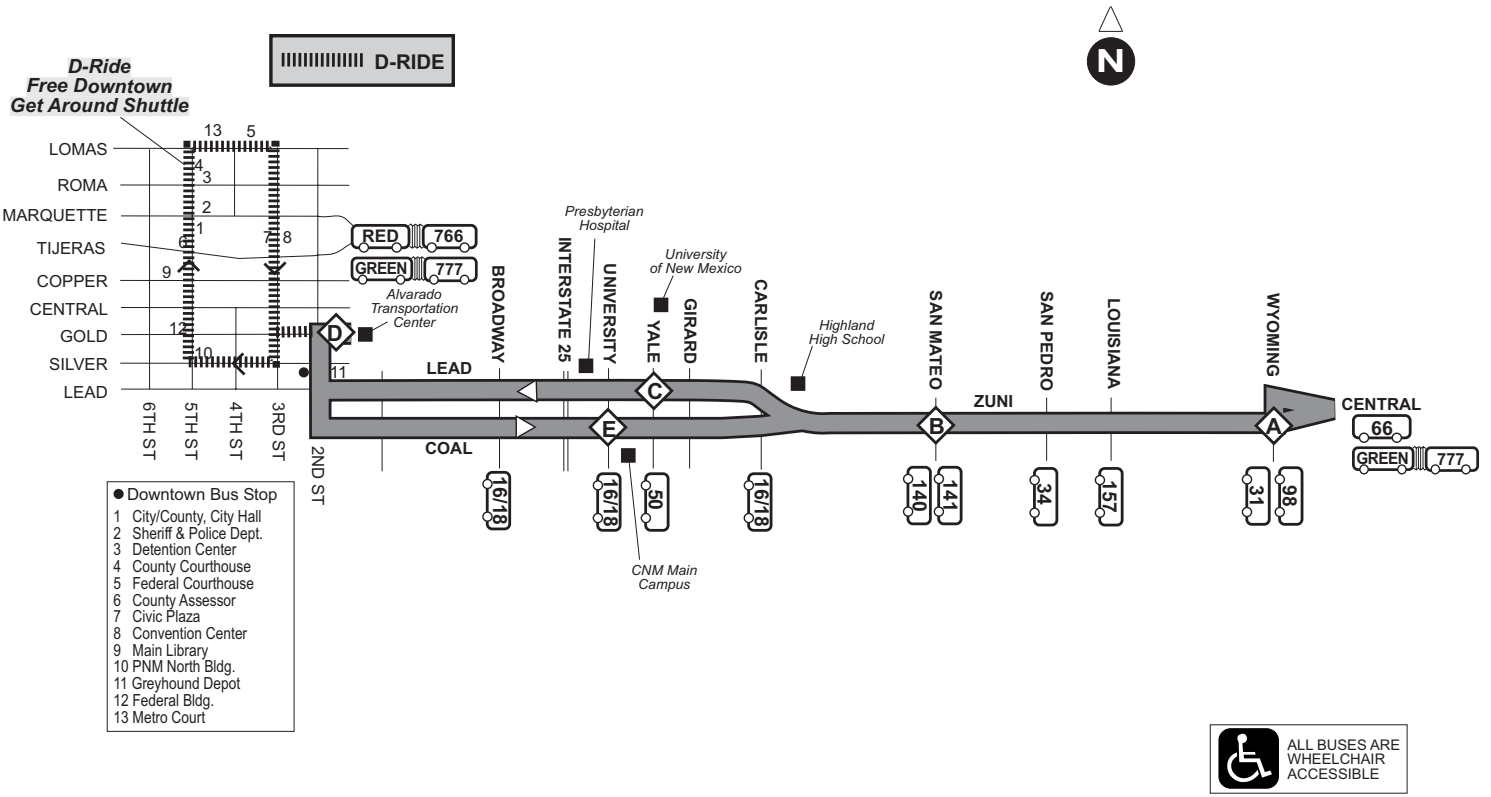

Route 97 / Ruta 97 Zuni Rd.

Effective: 12/15/2012

Route 97 - Weekday Westbound

ALVARADO TRANSPORTATION CENTER	LEAD & YALE	ZUNI & SAN MATEO	ZUNI & WYOMING
D	C	B	A
6:30a	6:36a	6:42a	6:54a
7:30a	7:36a	7:42a	7:54a
8:30a	8:36a	8:42a	8:54a
9:30a	9:36a	9:42a	9:54a
10:30a	10:36a	10:42a	10:54a
11:30a	11:36a	11:42a	11:54a
12:30p	12:36p	12:42p	12:54p
1:30p	1:36p	1:42p	1:54p
2:30p	2:36p	2:42p	2:54p
3:30p	3:38p	3:44p	3:56p
4:30p	4:38p	4:44p	4:56p
5:30p	5:38p	5:44p	5:56p
6:30p	6:38p	6:44p	6:56p

Route 97 - Weekday Eastbound

ZUNI & WYOMING	ZUNI & SAN MATEO	UNIVERSITY & COAL	ALVARADO TRANSPORTATION CENTER
A	B	E	D
6:06a	6:14a	6:22a	6:28a
7:06a	7:14a	7:22a	7:28a
8:06a	8:14a	8:22a	8:28a
9:06a	9:14a	9:22a	9:28a
10:06a	10:14a	10:22a	10:28a
11:06a	11:14a	11:22a	11:28a
12:06p	12:14p	12:22p	12:28p
1:06p	1:14p	1:22p	1:28p
2:06p	2:14p	2:22p	2:28p
3:06p	3:14p	3:22p	3:28p
4:06p	4:14p	4:22p	4:28p
5:06p	5:14p	5:22p	5:28p
6:06p	6:14p	6:22p	6:28p