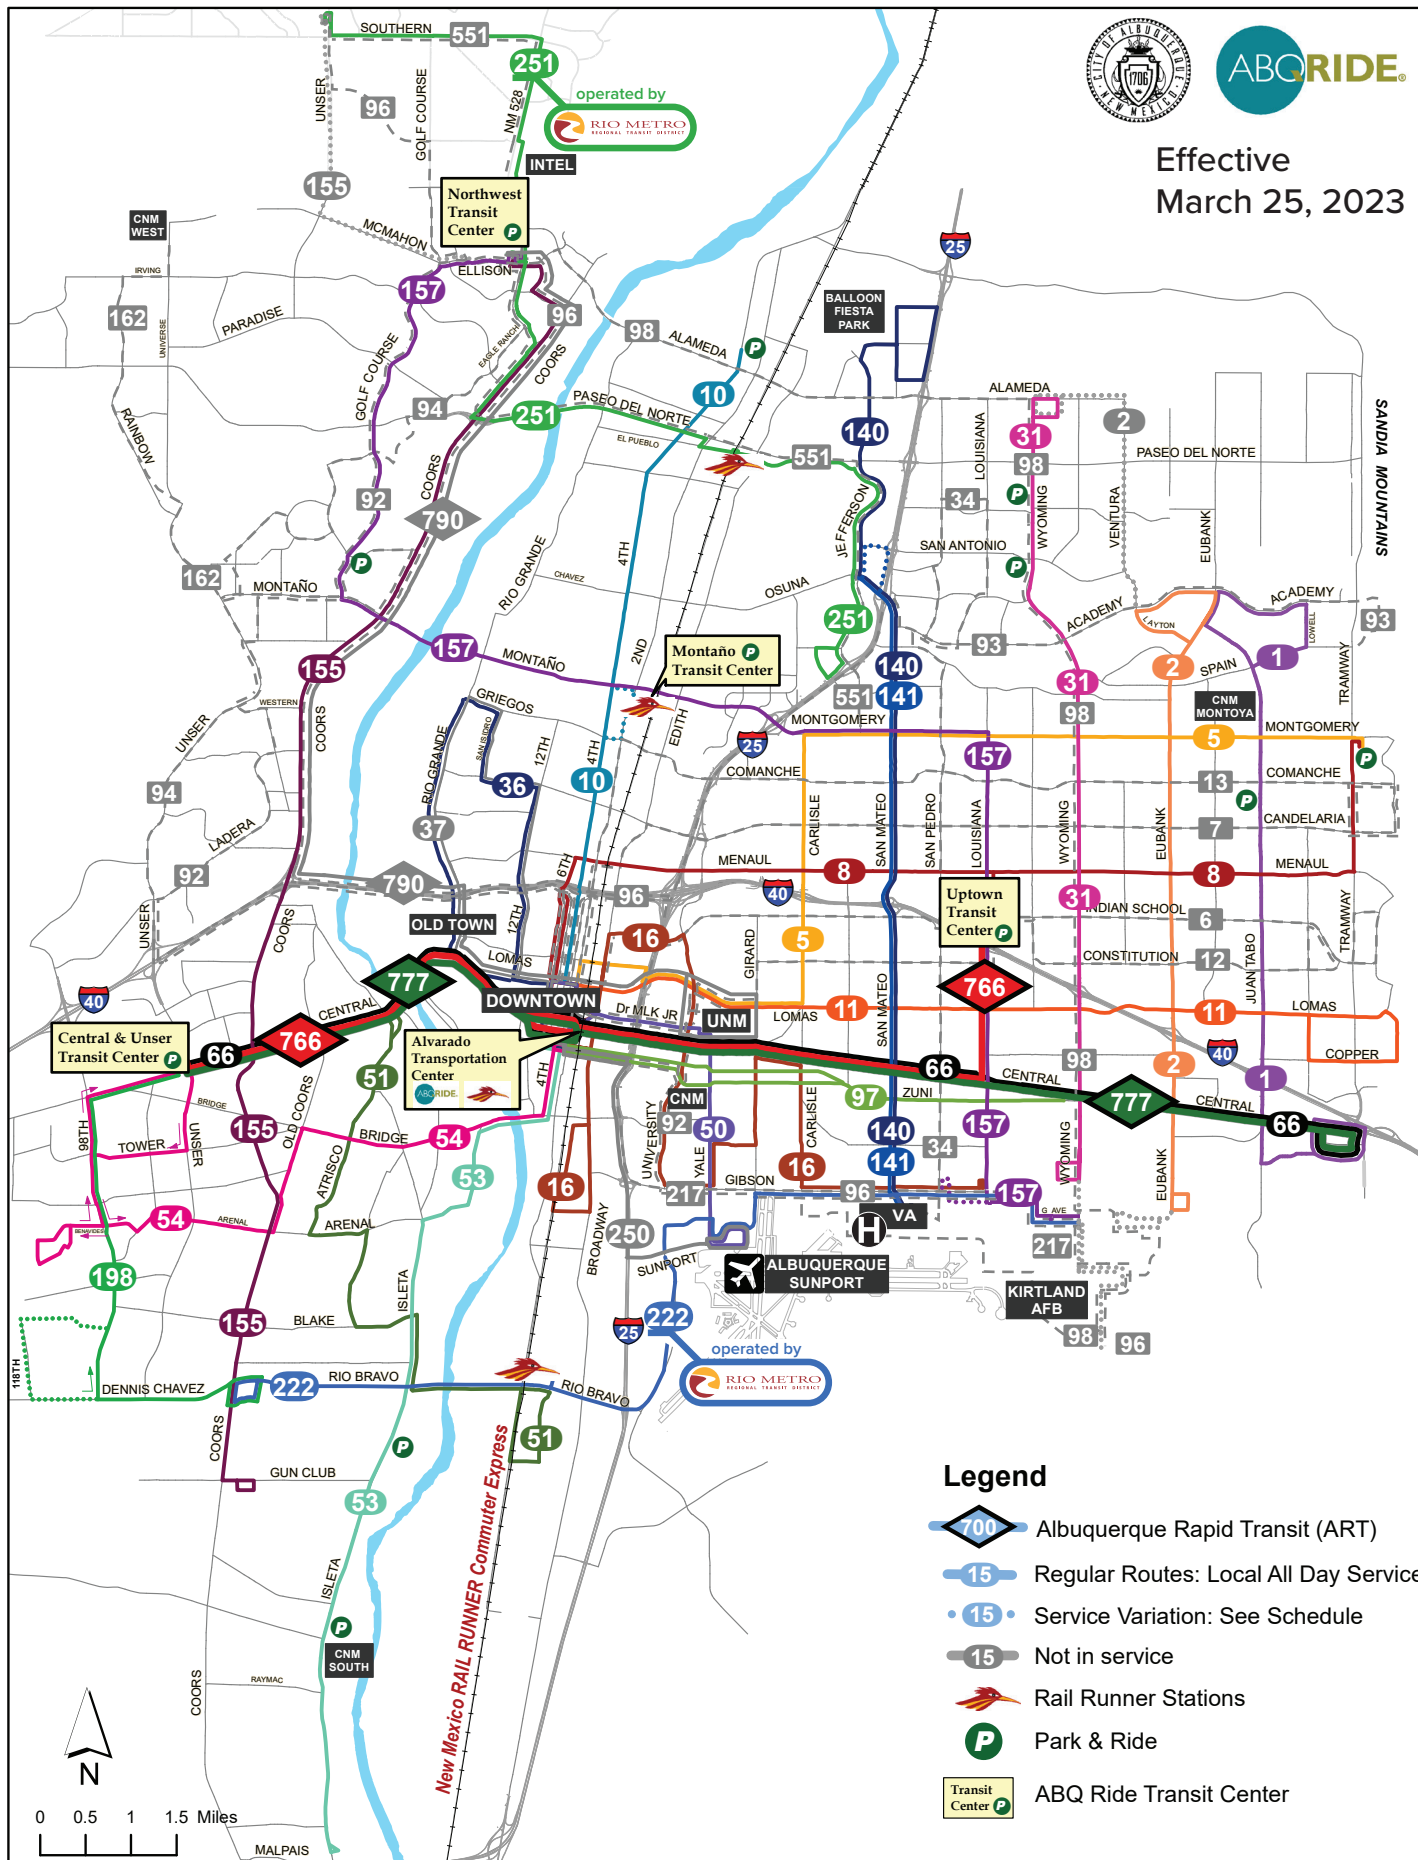

2023 System Map

Effective
March 25, 2023

- Legend**
- Albuquerque Rapid Transit (ART)
 - Regular Routes: Local All Day Service
 - Service Variation: See Schedule
 - Not in service
 - Rail Runner Stations
 - Park & Ride
 - Transit Center ABQ Ride Transit Center

For more detailed information / Para más información: abqride.com • (505) 243-RIDE (7433)