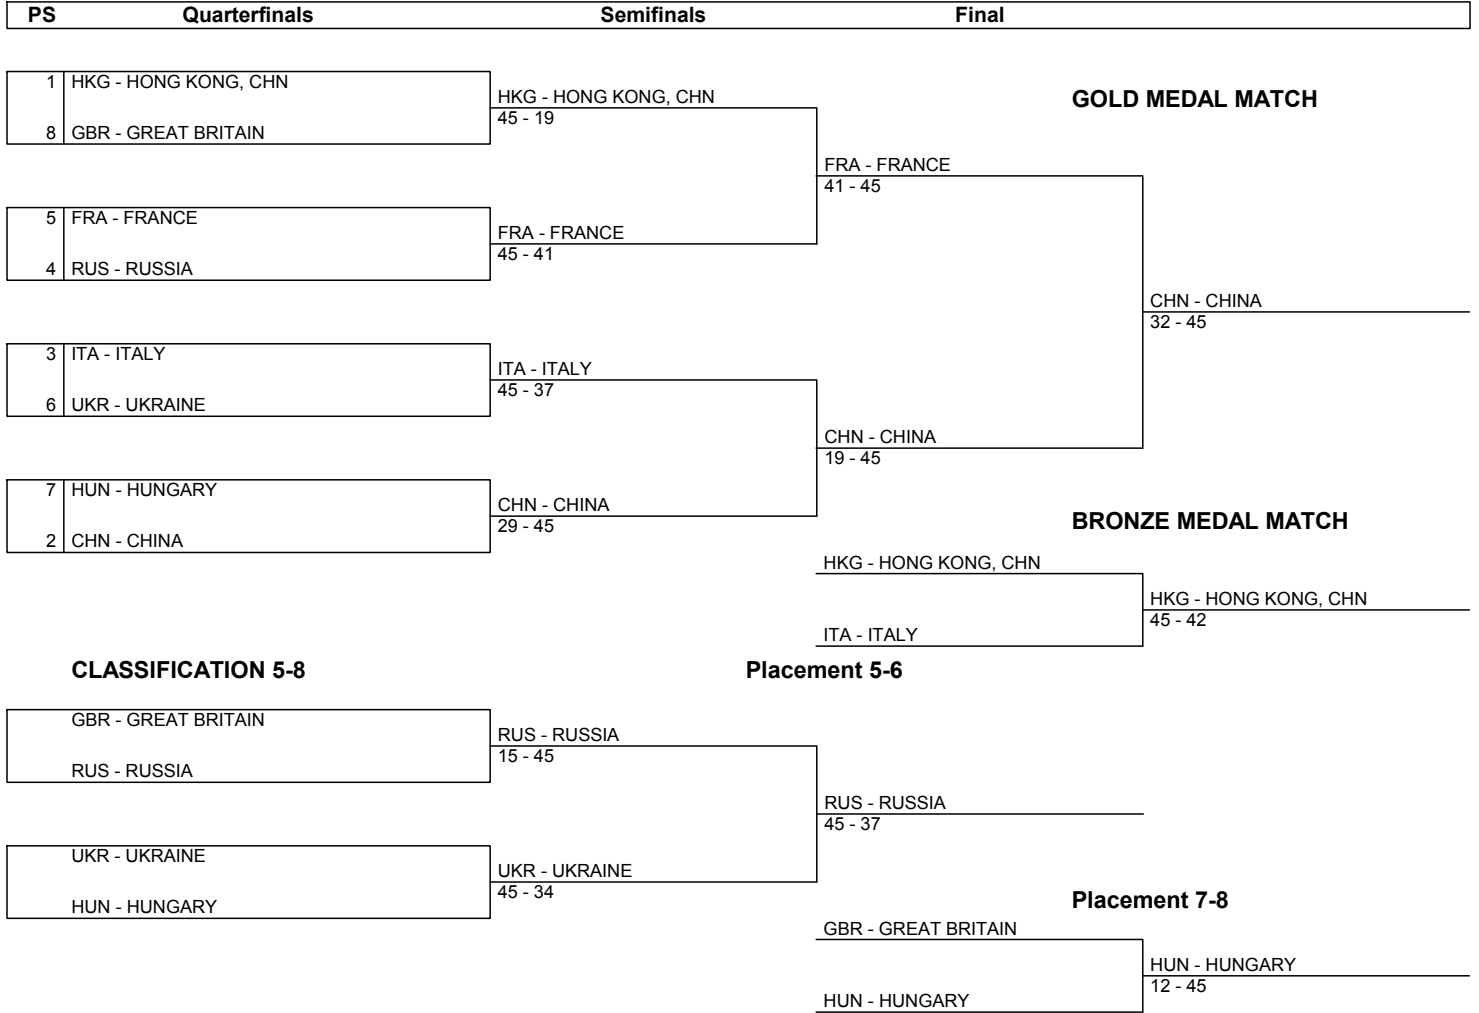

Results Bracket

LEGEND
PS Paralympic Seeding