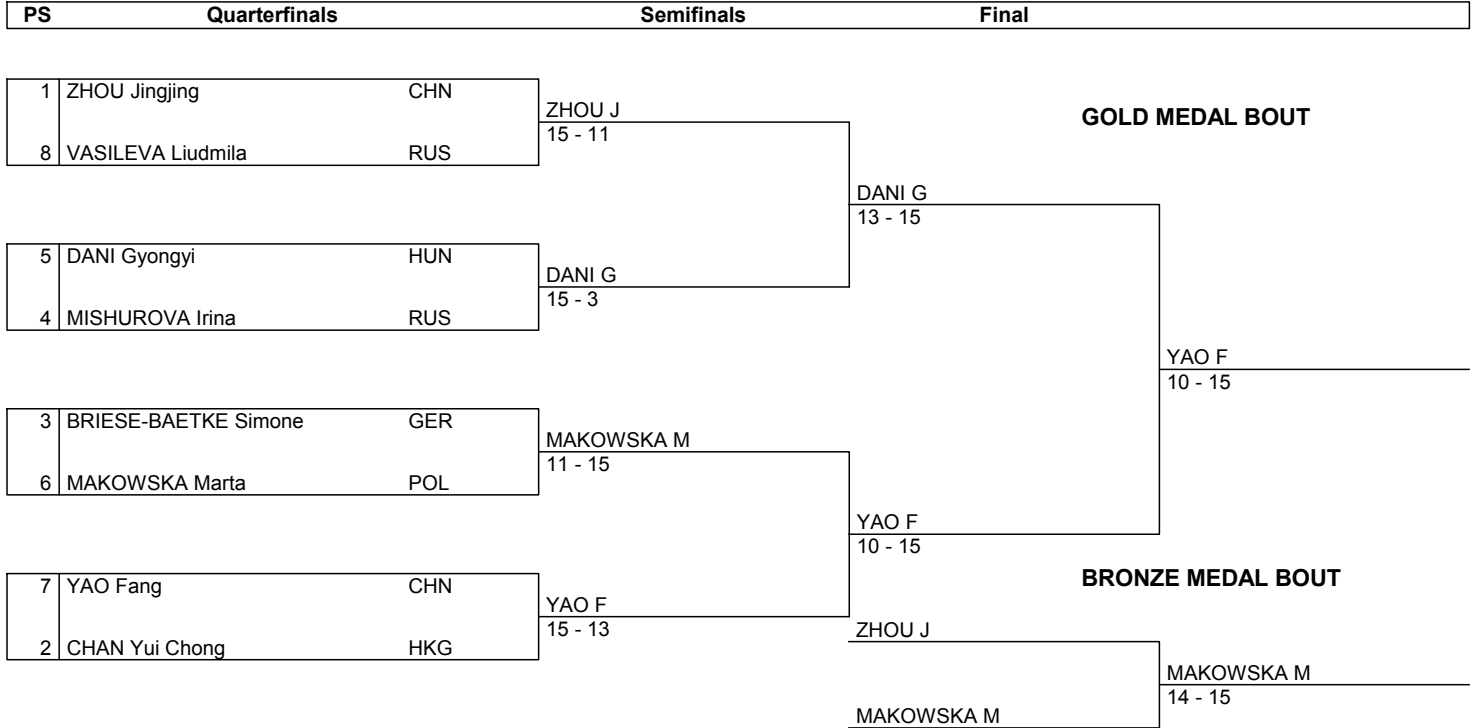

Results Bracket

LEGEND
 PS Paralympic Seeding