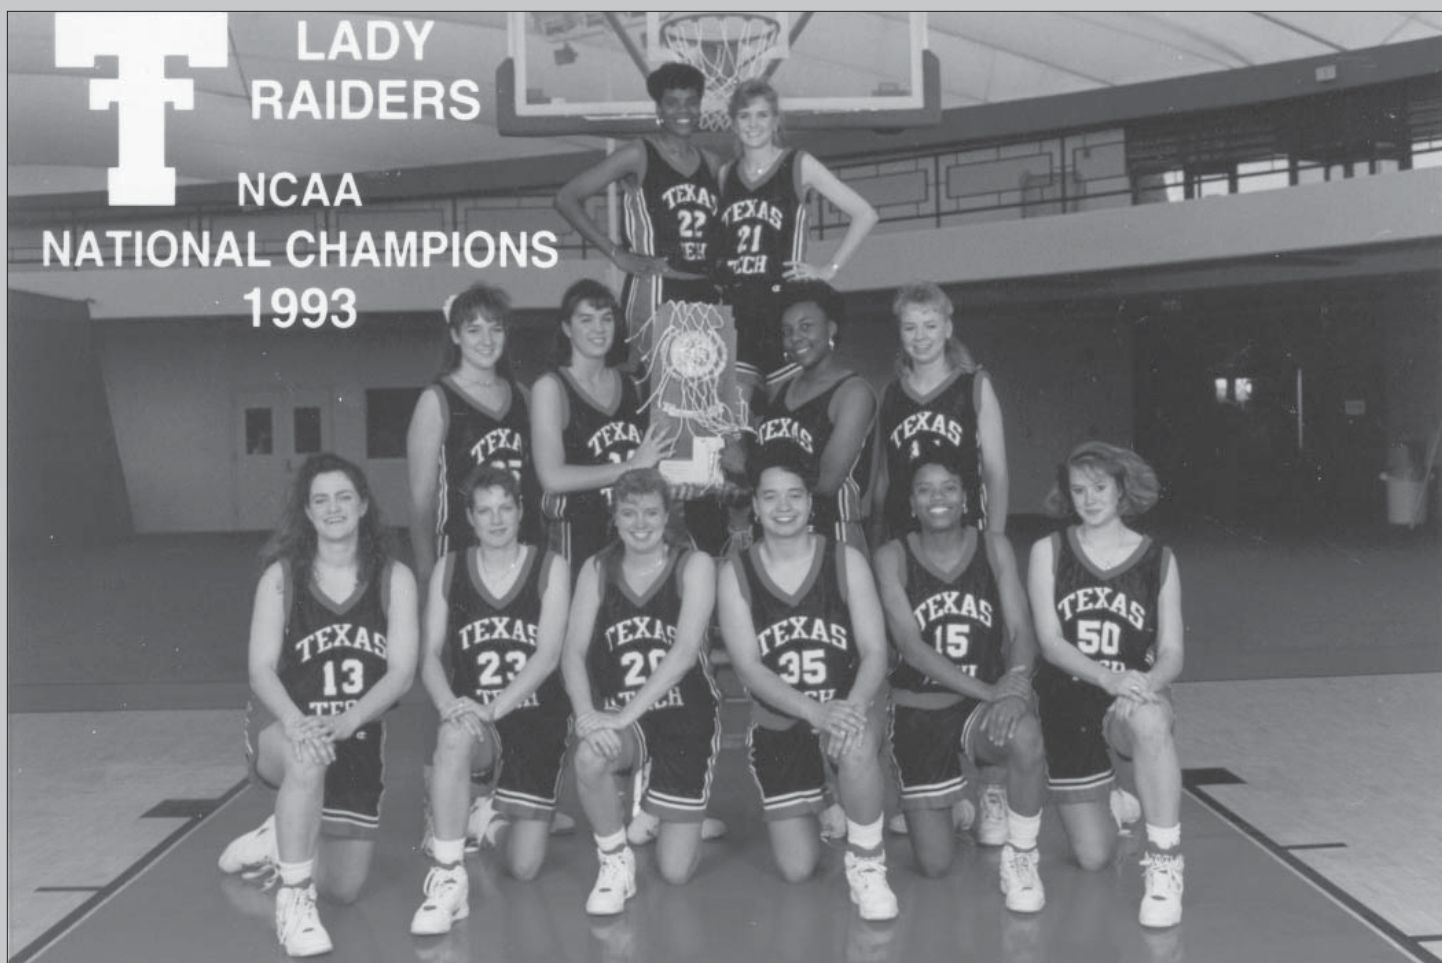

TOP TEAMS OF THE 1990S (From Jan. 1, 1990 through Dec. 31, 1999)

By Wins

1. Tennessee	313
2. Connecticut	290
3. Louisiana Tech	278
4. Stanford	269
5. Texas Tech	268
6. Virginia	258
7. Stephen F. Austin	255
8. Penn State	242
9. Georgia	240
10. Old Dominion	239
11. Western Kentucky	238
12. Purdue	237
13. SW Missouri State	237
14. Toledo	237
15. Montana	233

By Winning Percentage

1. Tennessee	313-37	.894
2. Connecticut	290-47	.860
3. Louisiana Tech	278-52	.842
4. Stanford	269-51	.841
5. Texas Tech	268-56	.827
6. Stephen F. Austin	255-57	.817
7. Virginia	258-64	.801
8. Rutgers	210-55	.792
9. Montana	233-64	.785
10. Penn State	242-70	.776
11. SW Missouri State	237-71	.769
12. Old Dominion	239-73	.766
13. Purdue	237-74	.762
14. Toledo	237-74	.762
15. Florida International	228-72	.760

By Conference Wins

1. Stanford	Pac-10	162
2. Connecticut	Big East	158
3. Stephen F. Austin	Southland	155
4. SW Missouri St.	Gateway/MVC	149
5. Old Dominion	CAA/10/Sunbelt	148
6. Toledo	Mid American	142
7. Mt. St. Mary's (Md.)	NEC	142
8. Notre Dame	MCC/Big East	134
9. Montana	Big Sky	133
10. Purdue	Big Ten	132
11. Virginia	ACC	130
12. Texas Tech	SWC/Big 12	127
13. George Washington	A10	127
14. Maine	N. Atlantic/America East	127
15. Tennessee Tech	OVC	126

By Conference Winning Pct.

1. Louisiana Tech	Sun Belt	106-9	.922
2. Old Dominion	Colonial	148-13	.919
3. Stephen F. Austin	Southland	155-14	.917
4. Stanford	Pac-10	162-18	.900
5. Tennessee	SEC	100-12	.893
6. Connecticut	Big East	158-19	.893
7. Montana	Big Sky	133-19	.875
8. Florida Intl.	NSWC/Trans AM/Sun Belt	117-19	.860
9. Texas Tech	SWC/Big 12	127-23	.847
10. Holy Cross	Patriot	98-18	.845
11. SW Missouri St.	Gateway/MVC	149-28	.842
12. Notre Dame	MCC/Big East	134-26	.838
13. Maine	N. Atlantic/America East	130-27	.830
14. Virginia	ACC	130-27	.828
15. Mt. St. Mary's	NEC	142-32	.816