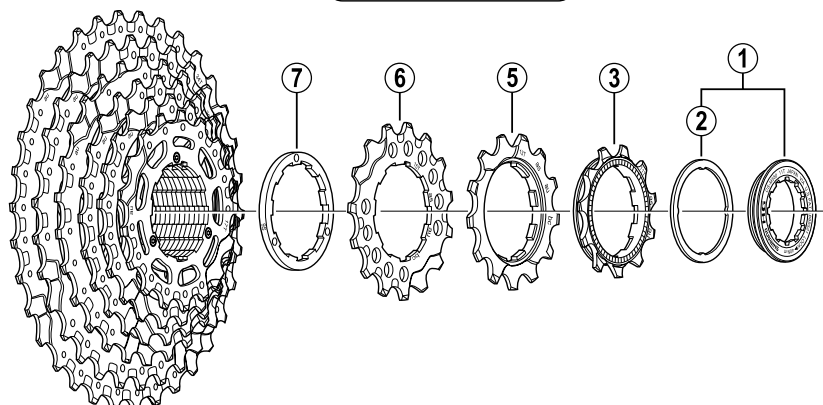

DEORE LX Cassette Sprocket (Silver Gear)

CS-M580 9-Speed
ar/au-Group

ar-Group

au-Group

- **ar-group sprocket teeth combination:** 11 – 12 – 14 – 16 – 18 – 21 – 24 – 28 – 32T
- **au-group sprocket teeth combination:** 11 – 13 – 15 – 17 – 20 – 23 – 26 – 30 – 34T

ITEM NO.	SHIMANO CODE NO.	DESCRIPTION
1	Y-1ZB 98020	Lock Ring & Spacer
2	Y-10K 02000	Lock Ring Spacer
3	Y-10R 11001	Sprocket Wheel 11T (Built in spacer type) for ar-Group
	Y-10K 1145D	Sprocket Wheel 11T (Built in spacer type) for au-Group
4	Y-10R 12001	Sprocket Wheel 12T (Built in spacer type)
5	Y-10K 13451	Sprocket Wheel 13T (Built in spacer type)
6	Y-10K 1545H	Sprocket Wheel 15T
7	Y-10P 02000	Sprocket Spacer (t=2,56 mm)
8	Y-120 09230	Lock Ring Removal Tool (TL-LR15)