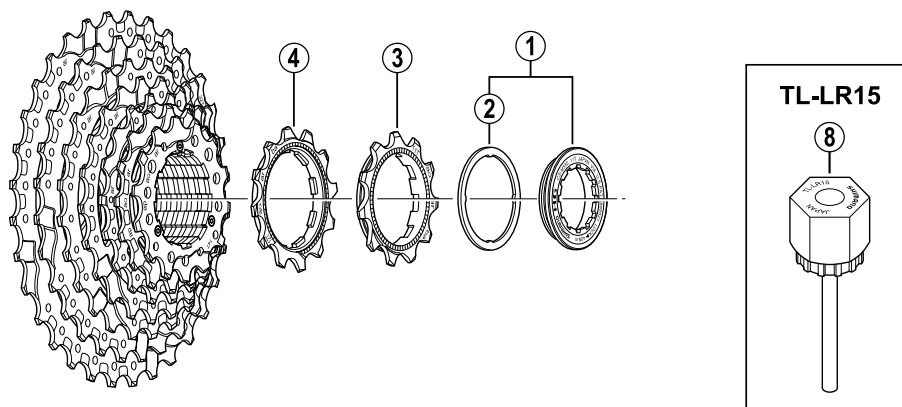

DEORE LX Cassette Sprocket (Silver Gear)

CS-M580 9-Speed
ar/au-Group

ar-Group

au-Group

- **ar-group sprocket teeth combination:** 11 – 12 – 14 – 16 – 18 – 21 – 24 – 28 – 32T
- **au-group sprocket teeth combination:** 11 – 13 – 15 – 17 – 20 – 23 – 26 – 30 – 34T

ITEM NO.	SHIMANO CODE NO.	DESCRIPTION
1	Y-1ZB 98020	Lock Ring & Spacer
2	Y-10K 02000	Lock Ring Spacer
3	Y-10R 11001	Sprocket Wheel 11T (Built in spacer type) for ar-Group
	Y-10K 1145D	Sprocket Wheel 11T (Built in spacer type) for au-Group
4	Y-10R 12001	Sprocket Wheel 12T (Built in spacer type)
5	Y-10K 13451	Sprocket Wheel 13T (Built in spacer type)
6	Y-10K 1545H	Sprocket Wheel 15T
7	Y-10P 02000	Sprocket Spacer (t=2,56 mm)
8	Y-120 09230	Lock Ring Removal Tool (TL-LR15)