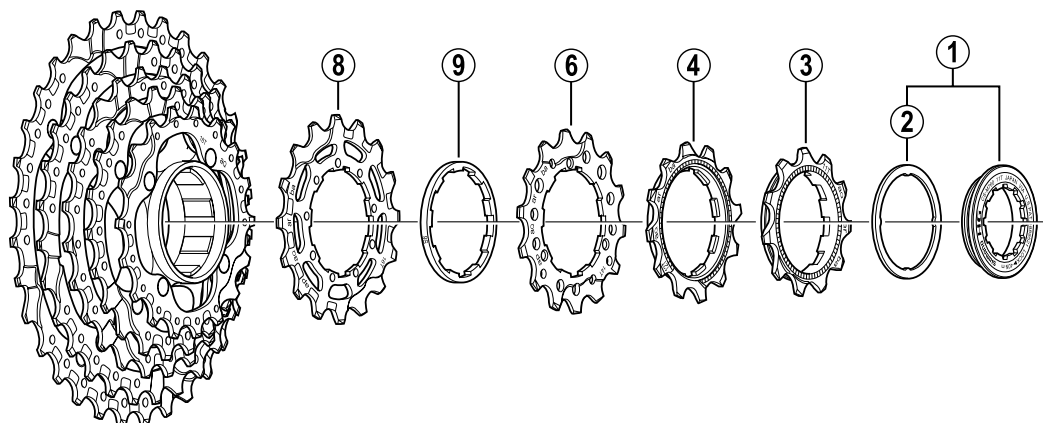

DEORE XT Cassette Sprocket (Silver Gear)

CS-M760 9-Speed
aQ/AS-Group

aQ-Group

as-Group

- **aQ-group sprocket teeth combination:** 11 - 12 - 14 - 16 - 18 - 21 - 24 - 28 - 32T
- **as-group sprocket teeth combination:** 11 - 13 - 15 - 17 - 20 - 23 - 26 - 30 - 34T

Q'TY	ITEM NO.	SHIMANO CODE NO.	DESCRIPTION
	1	Y-1ZA 98010	Lock Ring & Spacer
	2	Y-10K 02000	Lock Ring Spacer
	3	Y-1ZA 11001	Sprocket Wheel 11T (Built in spacer type) for aQ-Group
		Y-10K 1145D	Sprocket Wheel 11T (Built in spacer type) for as-Group
	4	Y-1ZA 12441	Sprocket Wheel 12T (Built in spacer type)
	5	Y-1ZA 13451	Sprocket Wheel 13T (Built in spacer type)
	6	Y-1ZA 14441	Sprocket Wheel 14T
	7	Y-1ZA 15451	Sprocket Wheel 15T
	8	Y-1ZA 16441	Sprocket Wheel 16T
	9	Y-10R 03000	Sprocket Spacer (t= 2.56 mm)
	10	Y-120 09230	Lock Ring Removal Tool (TL-LR15)