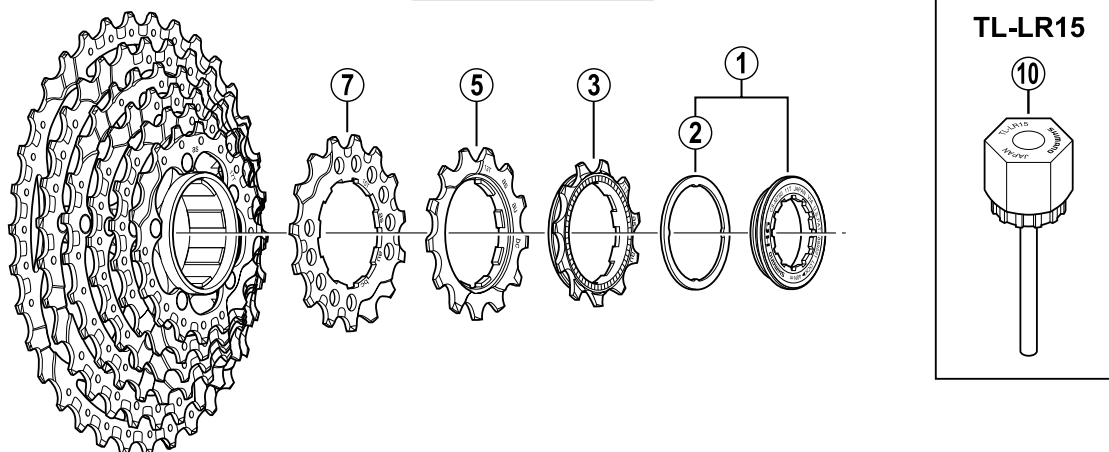

DEORE XT Cassette Sprocket (Silver Gear)

CS-M760 9-Speed
aQ/AS-Group

aQ-Group

as-Group

- **aQ-group sprocket teeth combination:** 11 - 12 - 14 - 16 - 18 - 21 - 24 - 28 - 32T
- **as-group sprocket teeth combination:** 11 - 13 - 15 - 17 - 20 - 23 - 26 - 30 - 34T

Q'TY	ITEM NO.	SHIMANO CODE NO.	DESCRIPTION
	1	Y-1ZA 98010	Lock Ring & Spacer
	2	Y-10K 02000	Lock Ring Spacer
	3	Y-1ZA 11001	Sprocket Wheel 11T (Built in spacer type) for aQ-Group
		Y-10K 1145D	Sprocket Wheel 11T (Built in spacer type) for as-Group
	4	Y-1ZA 12441	Sprocket Wheel 12T (Built in spacer type)
	5	Y-1ZA 13451	Sprocket Wheel 13T (Built in spacer type)
	6	Y-1ZA 14441	Sprocket Wheel 14T
	7	Y-1ZA 15451	Sprocket Wheel 15T
	8	Y-1ZA 16441	Sprocket Wheel 16T
	9	Y-10R 03000	Sprocket Spacer (t= 2.56 mm)
	10	Y-120 09230	Lock Ring Removal Tool (TL-LR15)