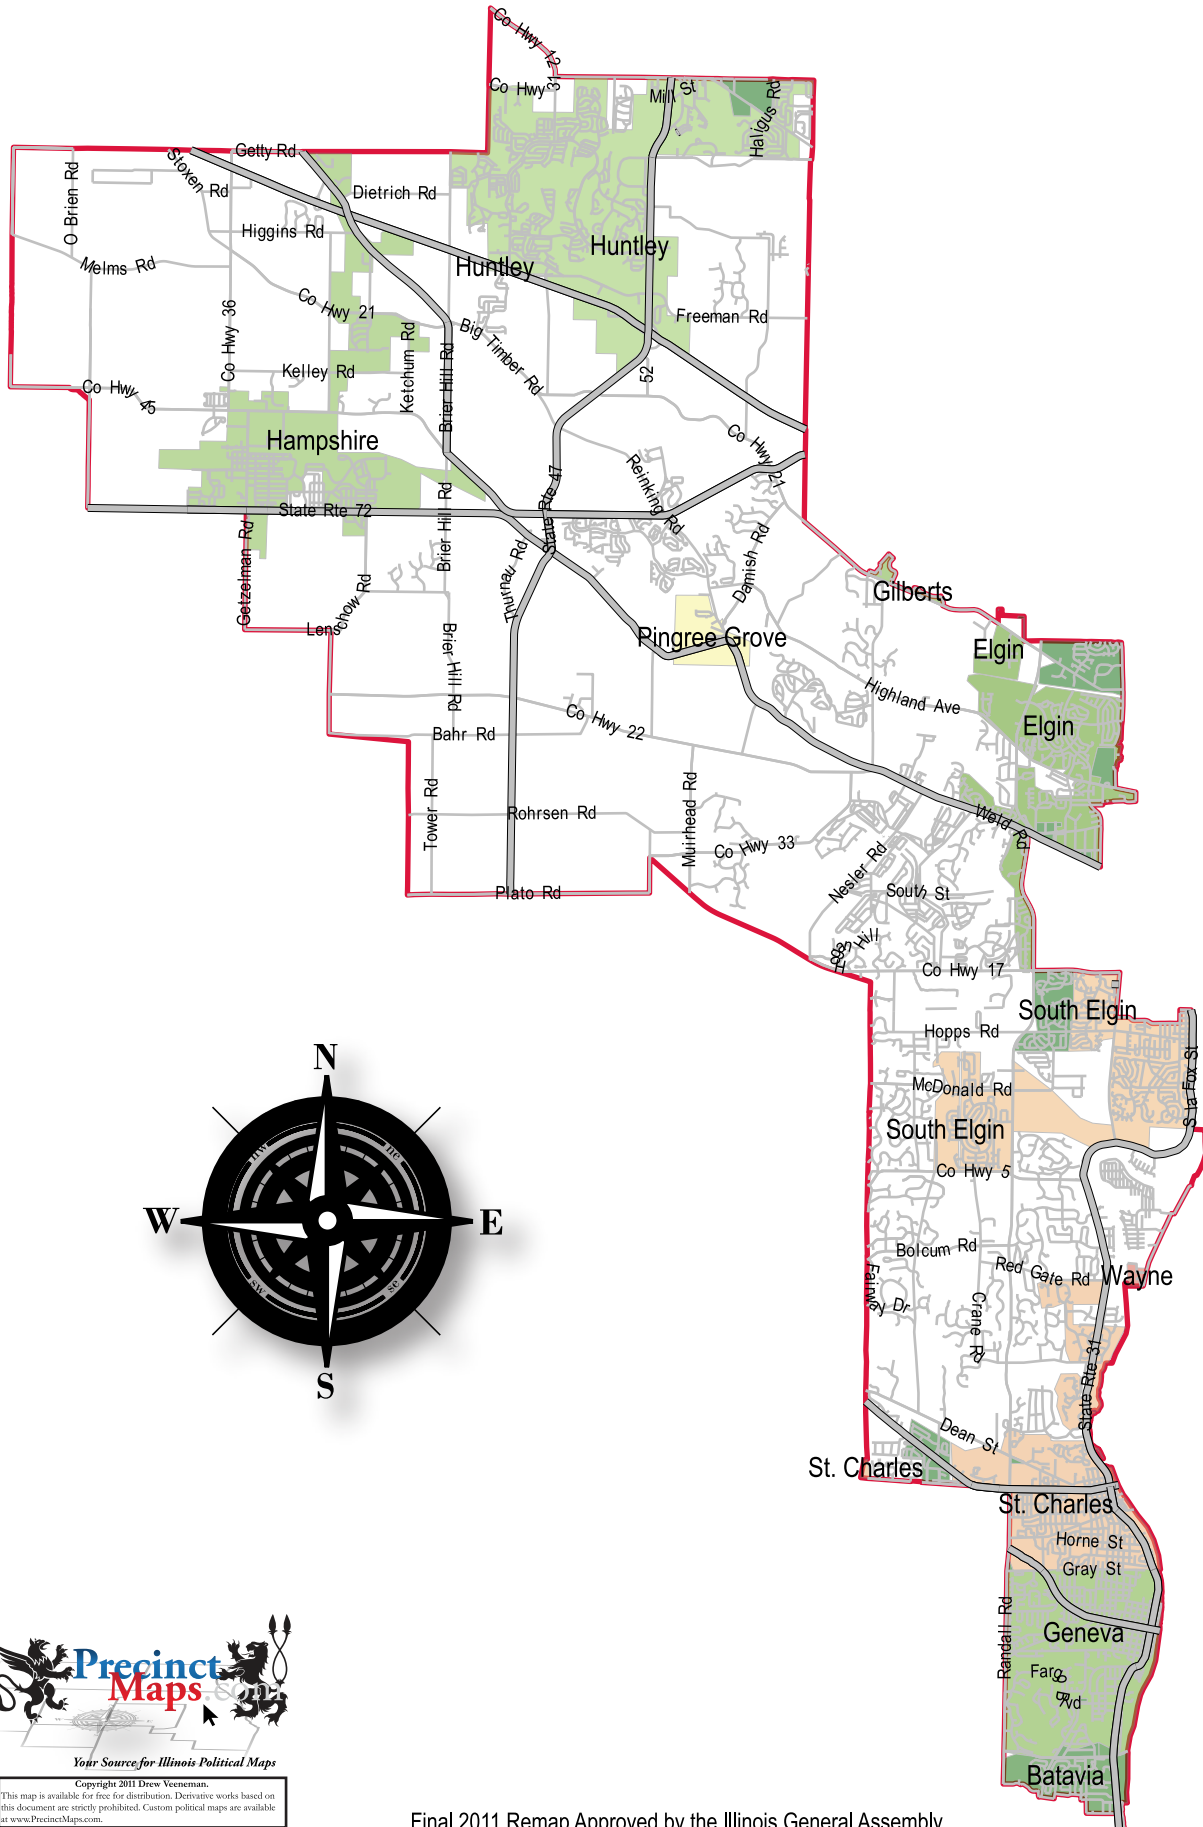

# 65th House District

**Precinct Maps**  
Your Source for Illinois Political Maps  
Copyright 2011 Drew Veeman.  
This map is available for free for distribution. Derivative works based on this document are strictly prohibited. Custom political maps are available at [www.PrecinctMaps.com](http://www.PrecinctMaps.com).