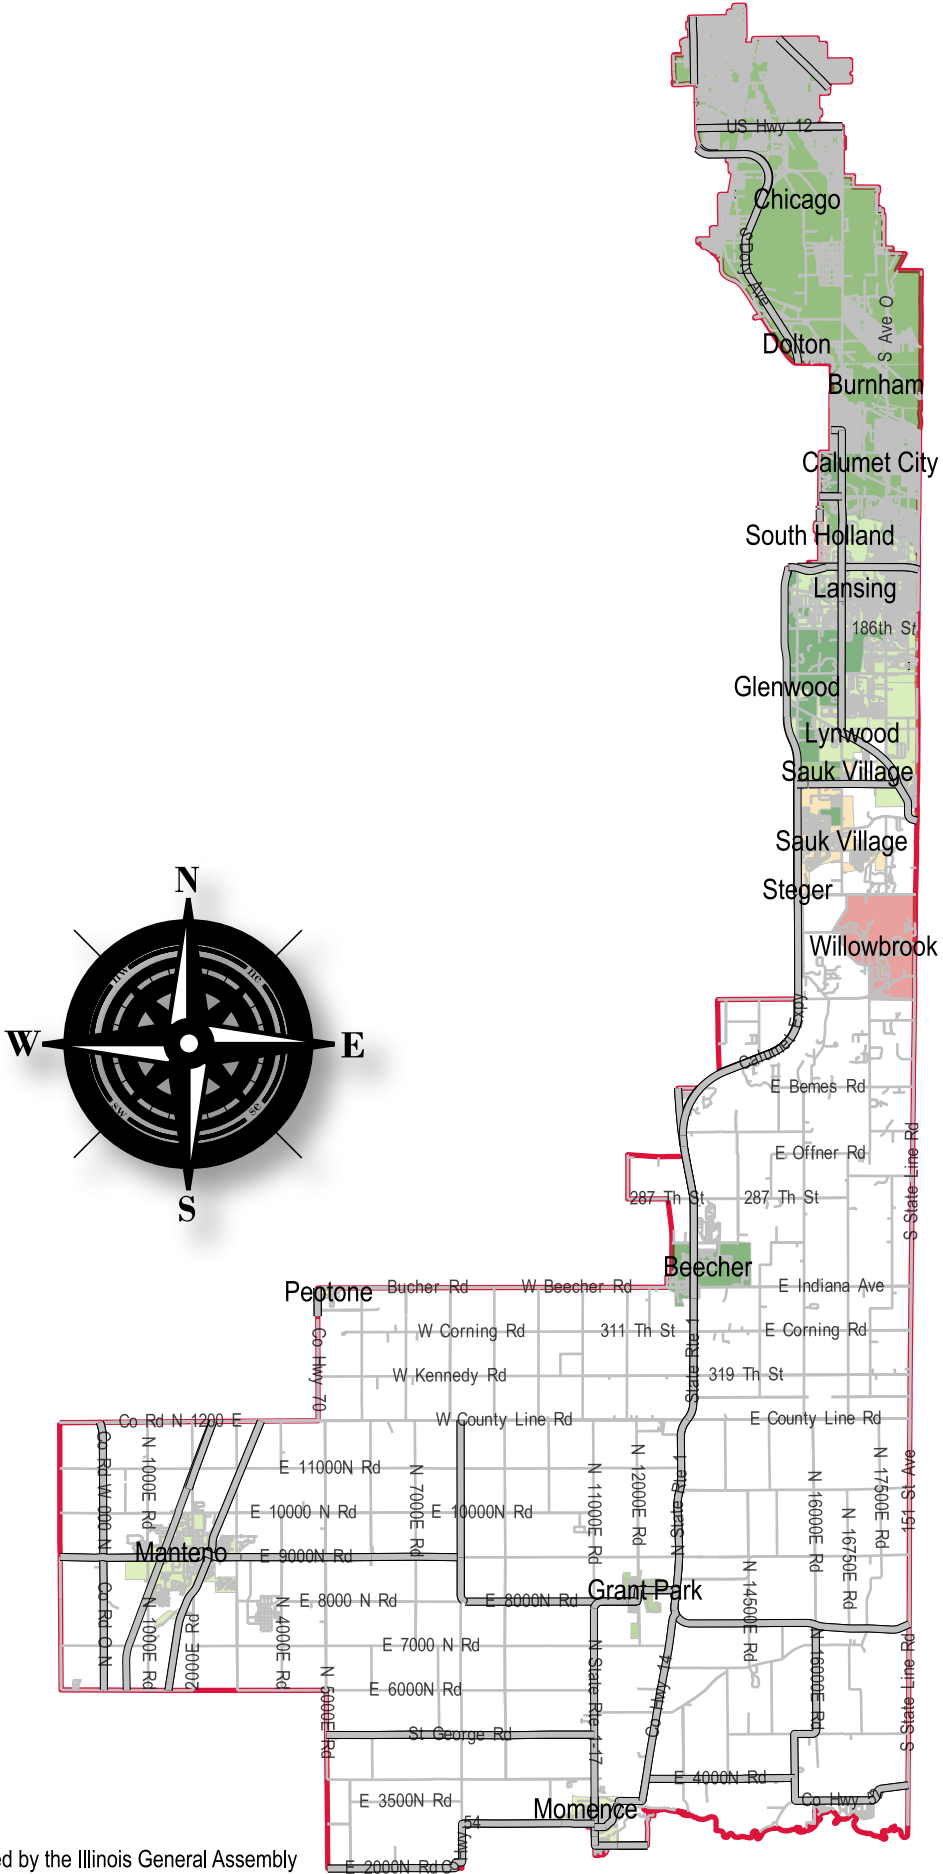

# 17th Senate District

**Precinct Maps**  
Your Source for Illinois Political Maps  
Copyright 2011 Drew Veeman.  
This map is available for free for distribution. Derivative works based on this document are strictly prohibited. Custom political maps are available at [www.PrecinctMaps.com](http://www.PrecinctMaps.com).