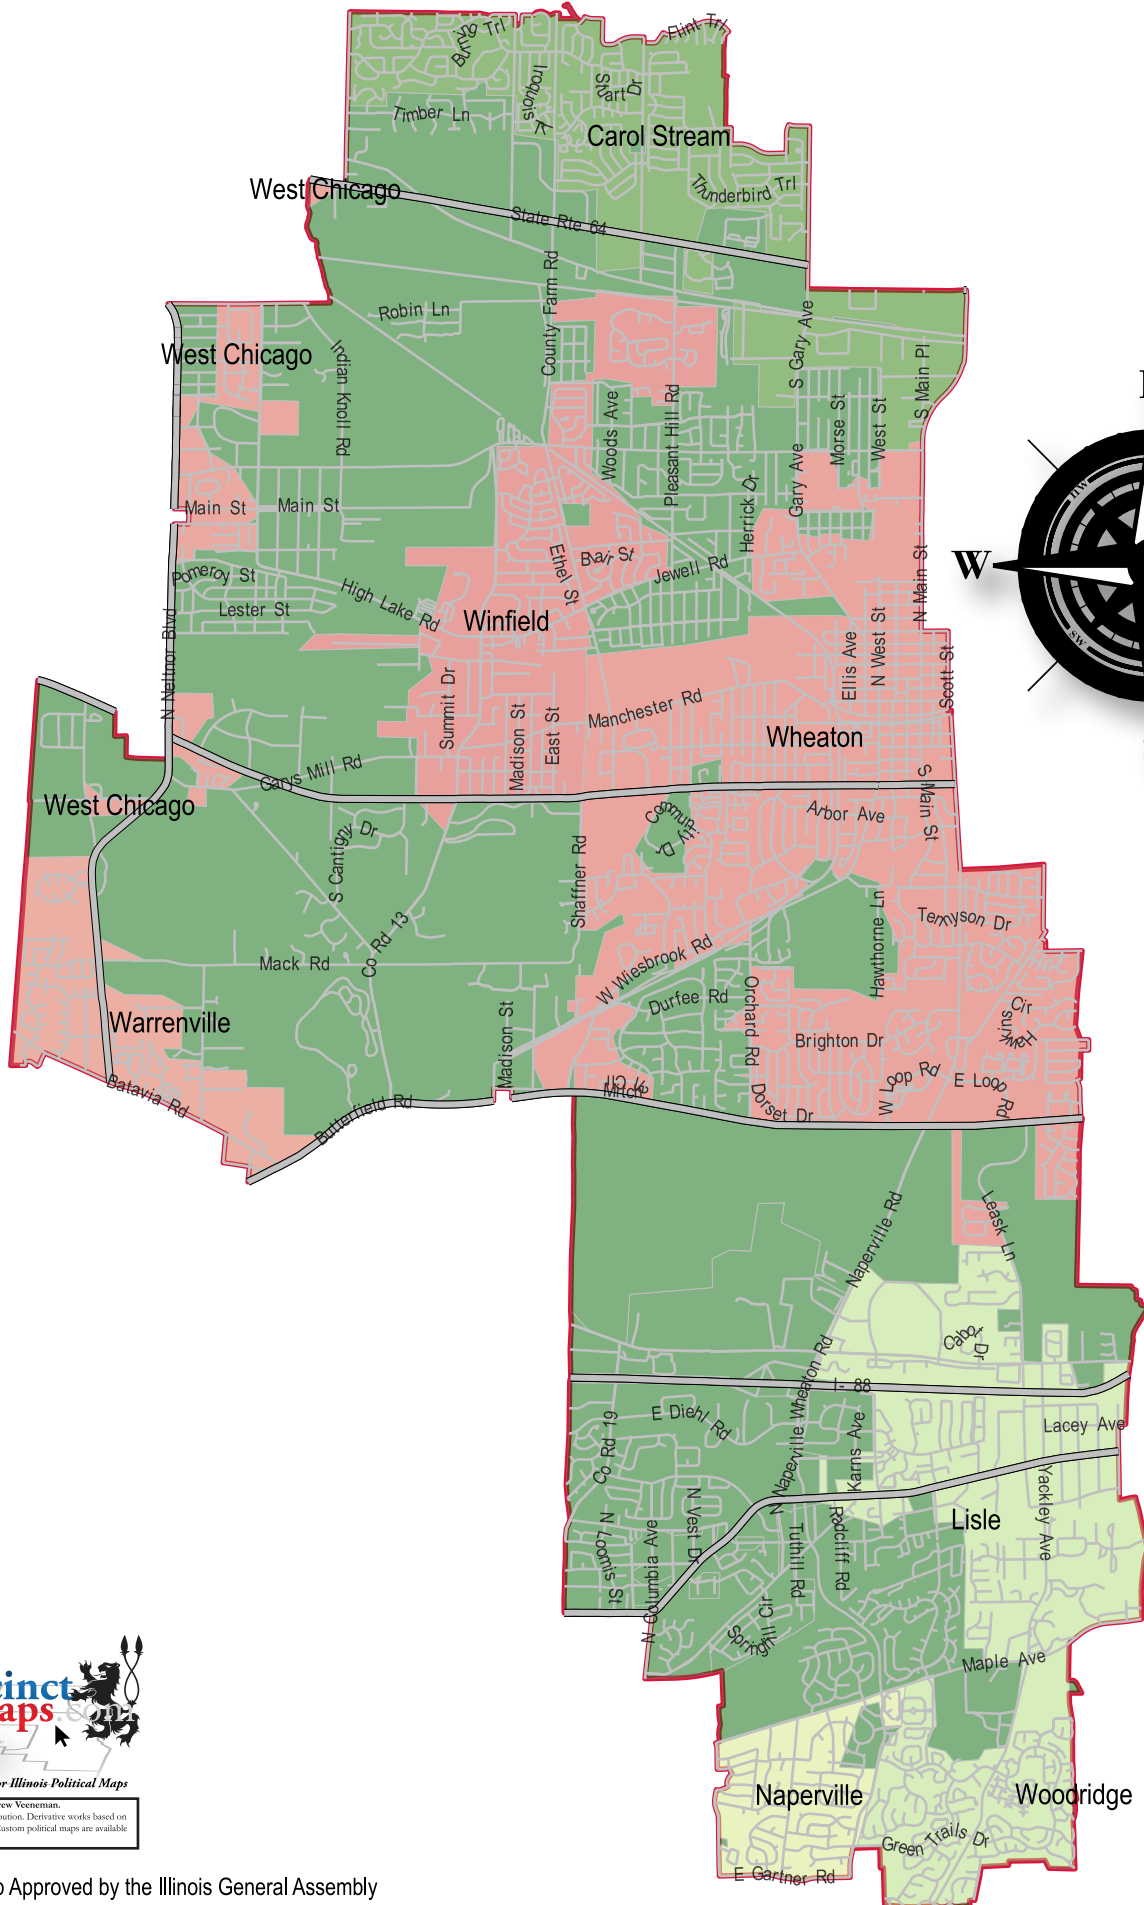

42nd House District

Your Source for Illinois Political Maps