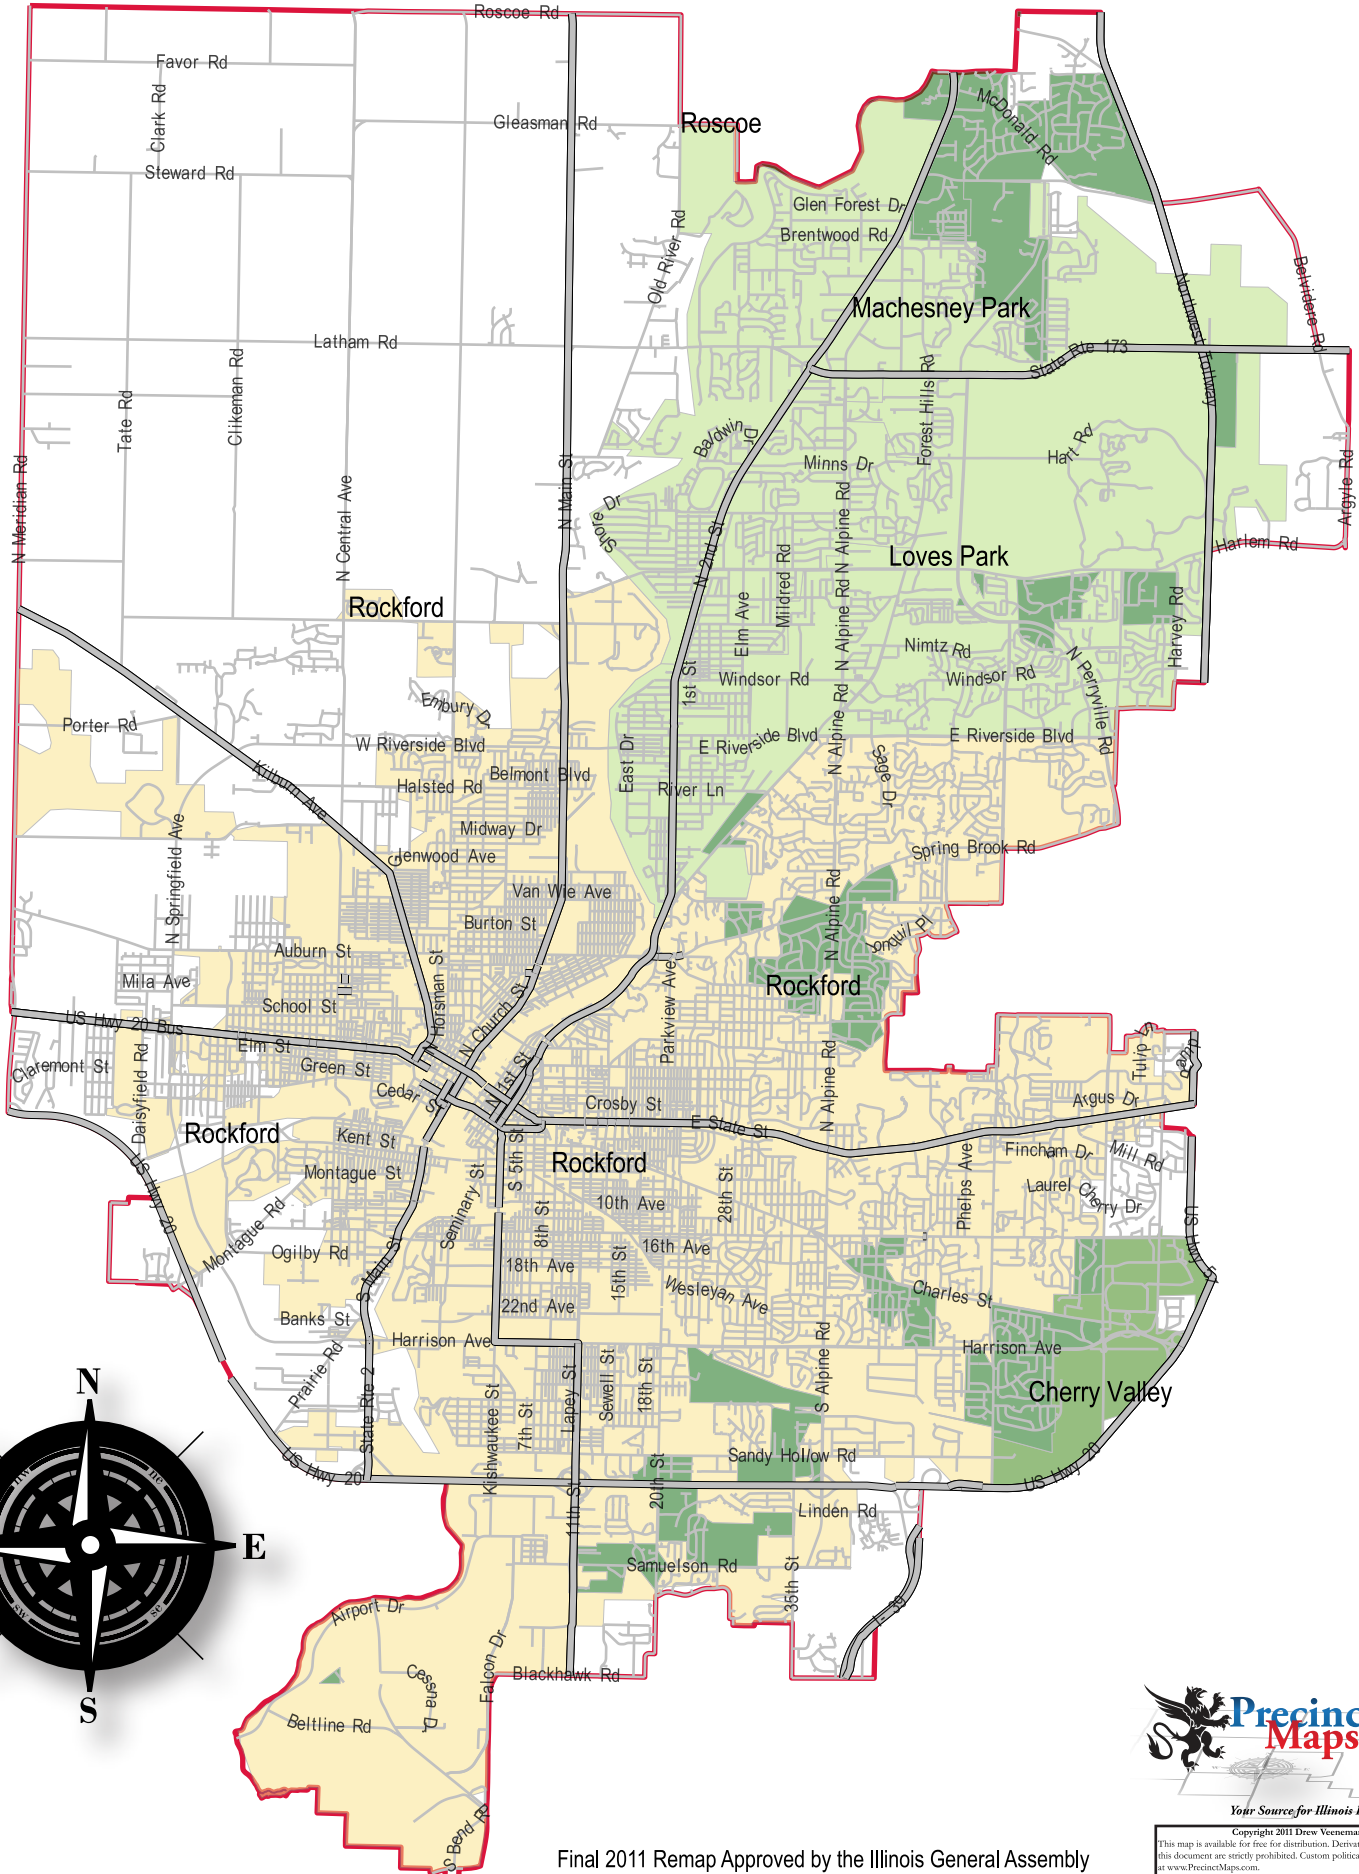

34th Senate District

Final 2011 Remap Approved by the Illinois General Assembly

Your Source for Illinois Political Maps