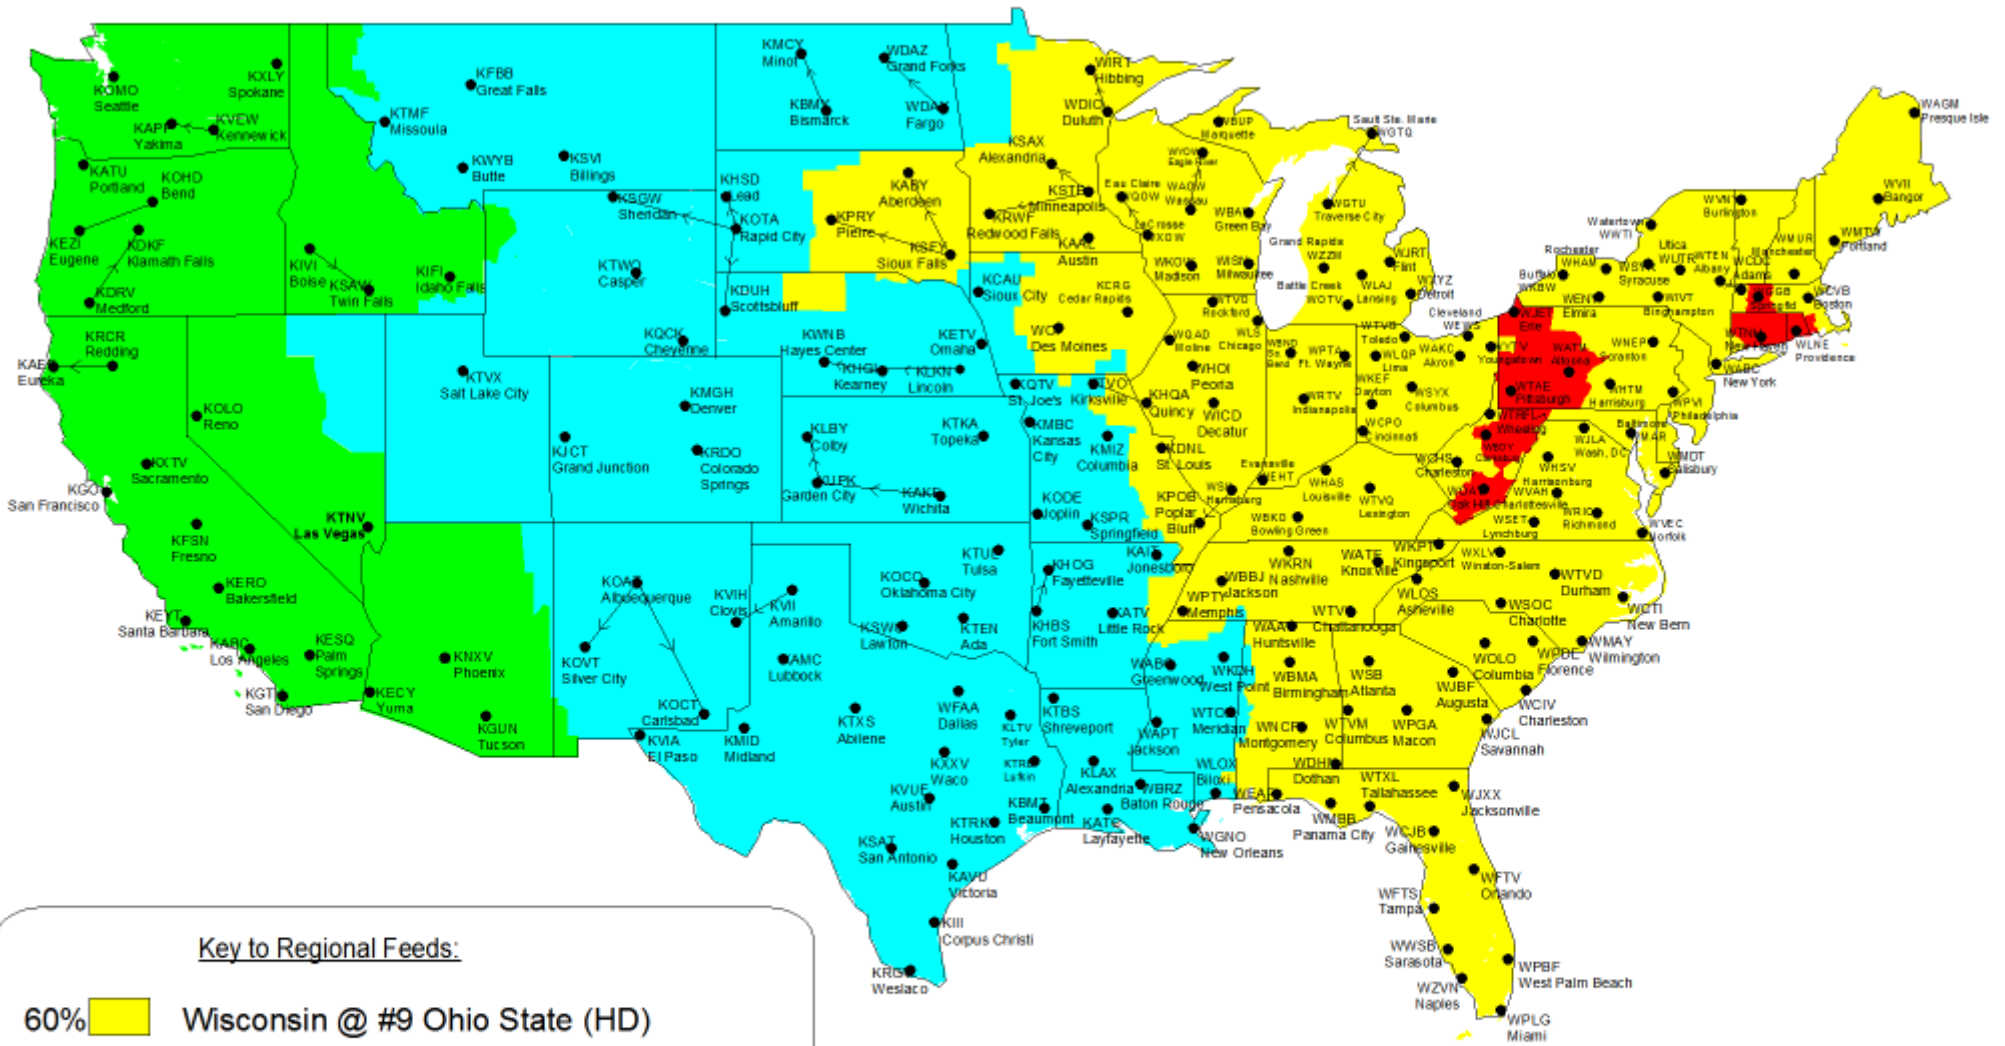

**ESPN College Football: Saturday, October 10, 2009 3:30 PM ET  
Connecticut @ Pittsburgh -or- Wisconsin @ Ohio State  
Standard Definition Distribution**

**HD Viewers note:** Connecticut @ Pittsburgh will be seen on ESPN HD in the red territory and will be blacked out in the yellow territory. To see Wisconsin @ Ohio State in the yellow territory, please tune to your standard definition ESPN channel.

**Connecticut @ Pittsburgh**

**Wisconsin @ Ohio State**

**Note: Alaska and Hawaii will receive Wisconsin @ Ohio State on ESPN**

# ESPN on ABC College Football

Connecticut @ Pittsburgh, Wisconsin @ #9 Ohio State, Baylor @ #19 Oklahoma, #13 Oregon @ UCLA  
 Saturday, October 10, 2009 3:30 - 7:00 PM ET / 12:30 - 4:00 PM PT

Alaska and Hawaii will receive Oregon @ UCLA

ESPN will carry the reverse mirror of Wisconsin @ Ohio St. and Connecticut at Pittsburgh.