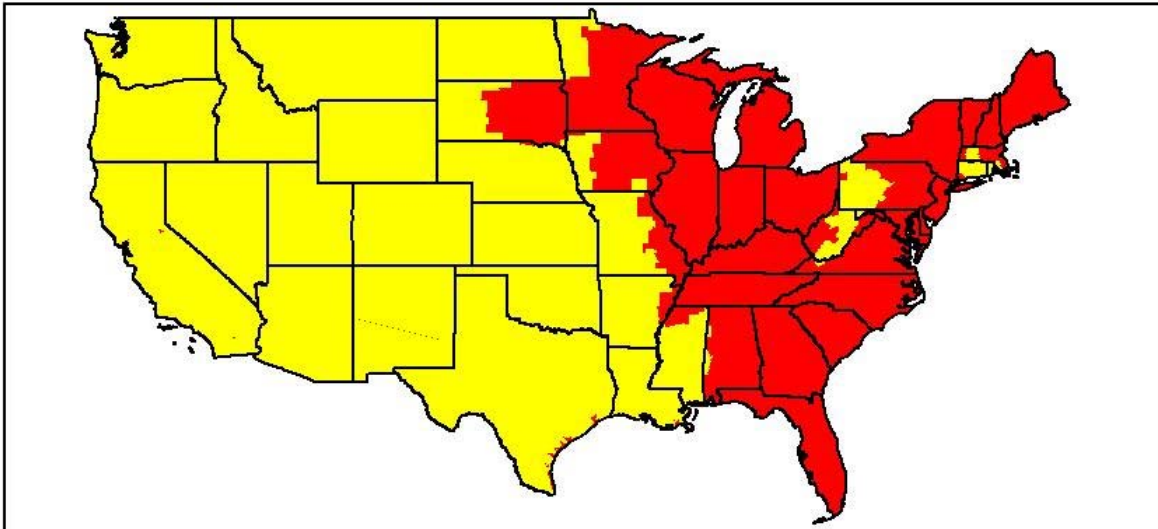

**ESPN College Football: Saturday, October 10, 2009 3:30 PM ET  
Connecticut @ Pittsburgh -or- Wisconsin @ Ohio State  
Standard Definition Distribution**

**HD Viewers note:** Connecticut @ Pittsburgh will be seen on ESPN HD in the red territory and will be blacked out in the yellow territory. To see Wisconsin @ Ohio State in the yellow territory, please tune to your standard definition ESPN channel.

**Connecticut @ Pittsburgh**

**Wisconsin @ Ohio State**

**Note: Alaska and Hawaii will receive Wisconsin @ Ohio State on ESPN**

# ESPN on ABC College Football

Connecticut @ Pittsburgh, Wisconsin @ #9 Ohio State, Baylor @ #19 Oklahoma, #13 Oregon @ UCLA  
 Saturday, October 10, 2009 3:30 - 7:00 PM ET / 12:30 - 4:00 PM PT

Alaska and Hawaii will receive Oregon @ UCLA

ESPN will carry the reverse mirror of Wisconsin @ Ohio St. and Connecticut at Pittsburgh.