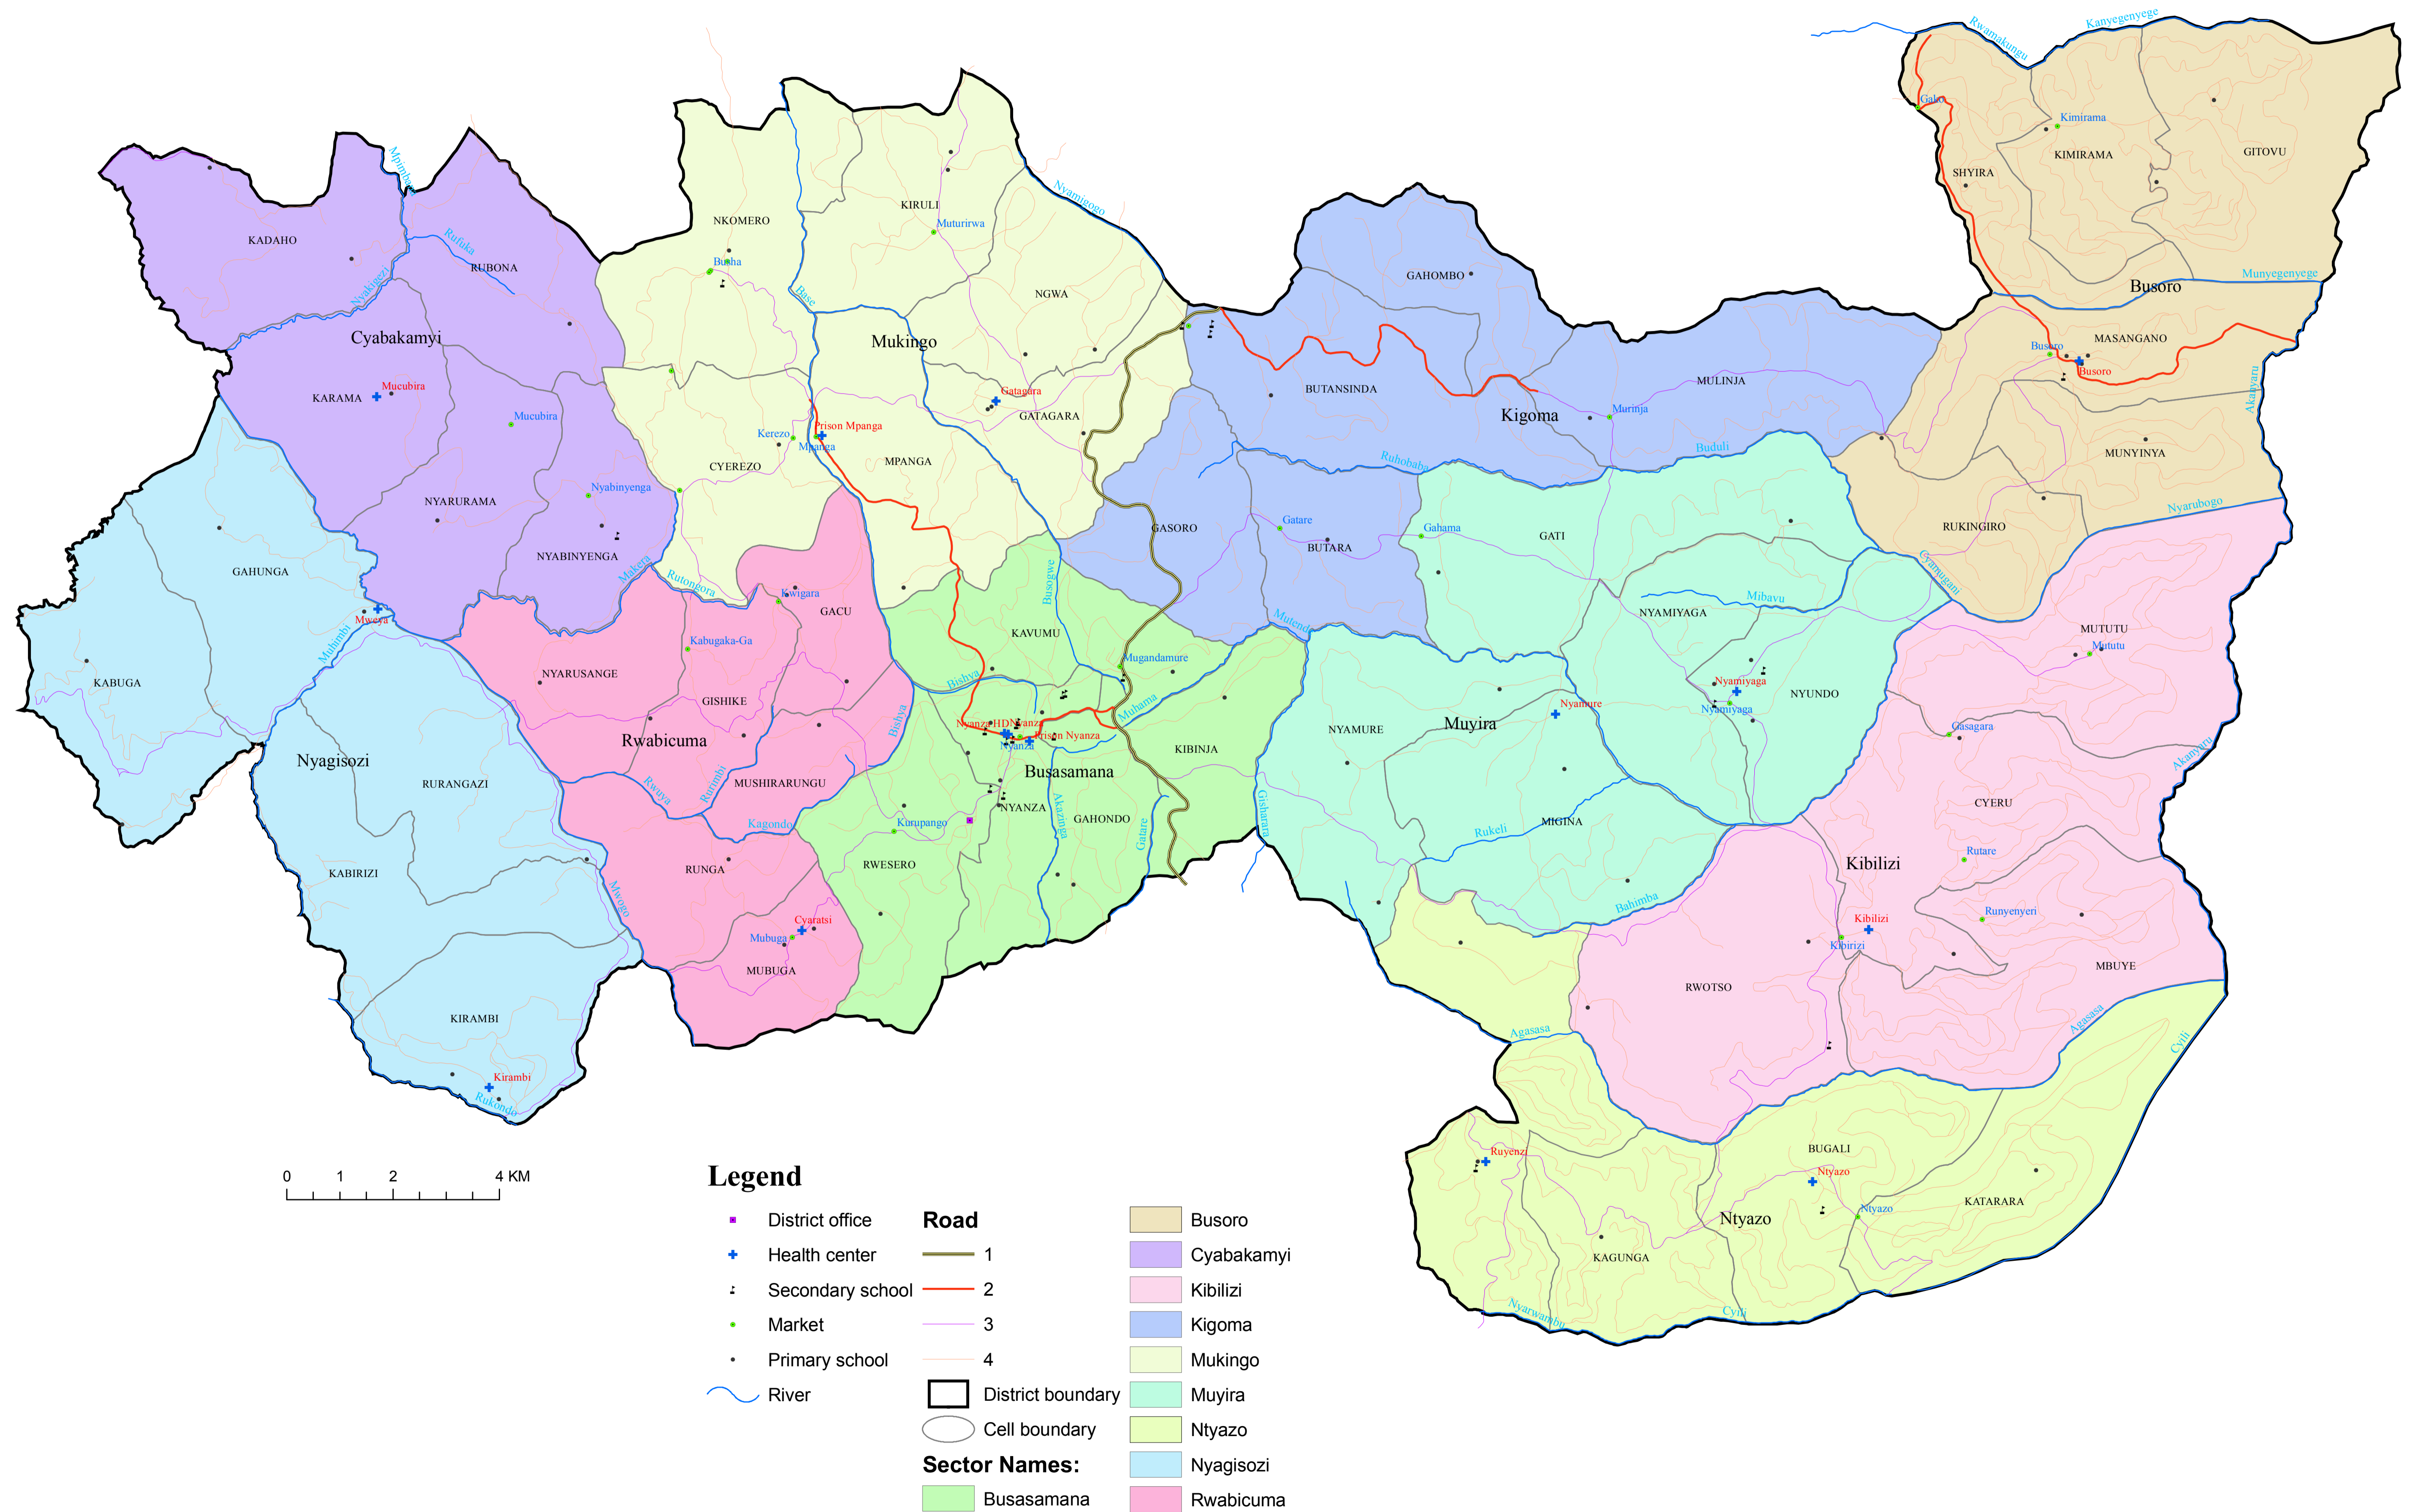

NYANZA ADMINISTRATIVE MAP

0 1 2 4 KM