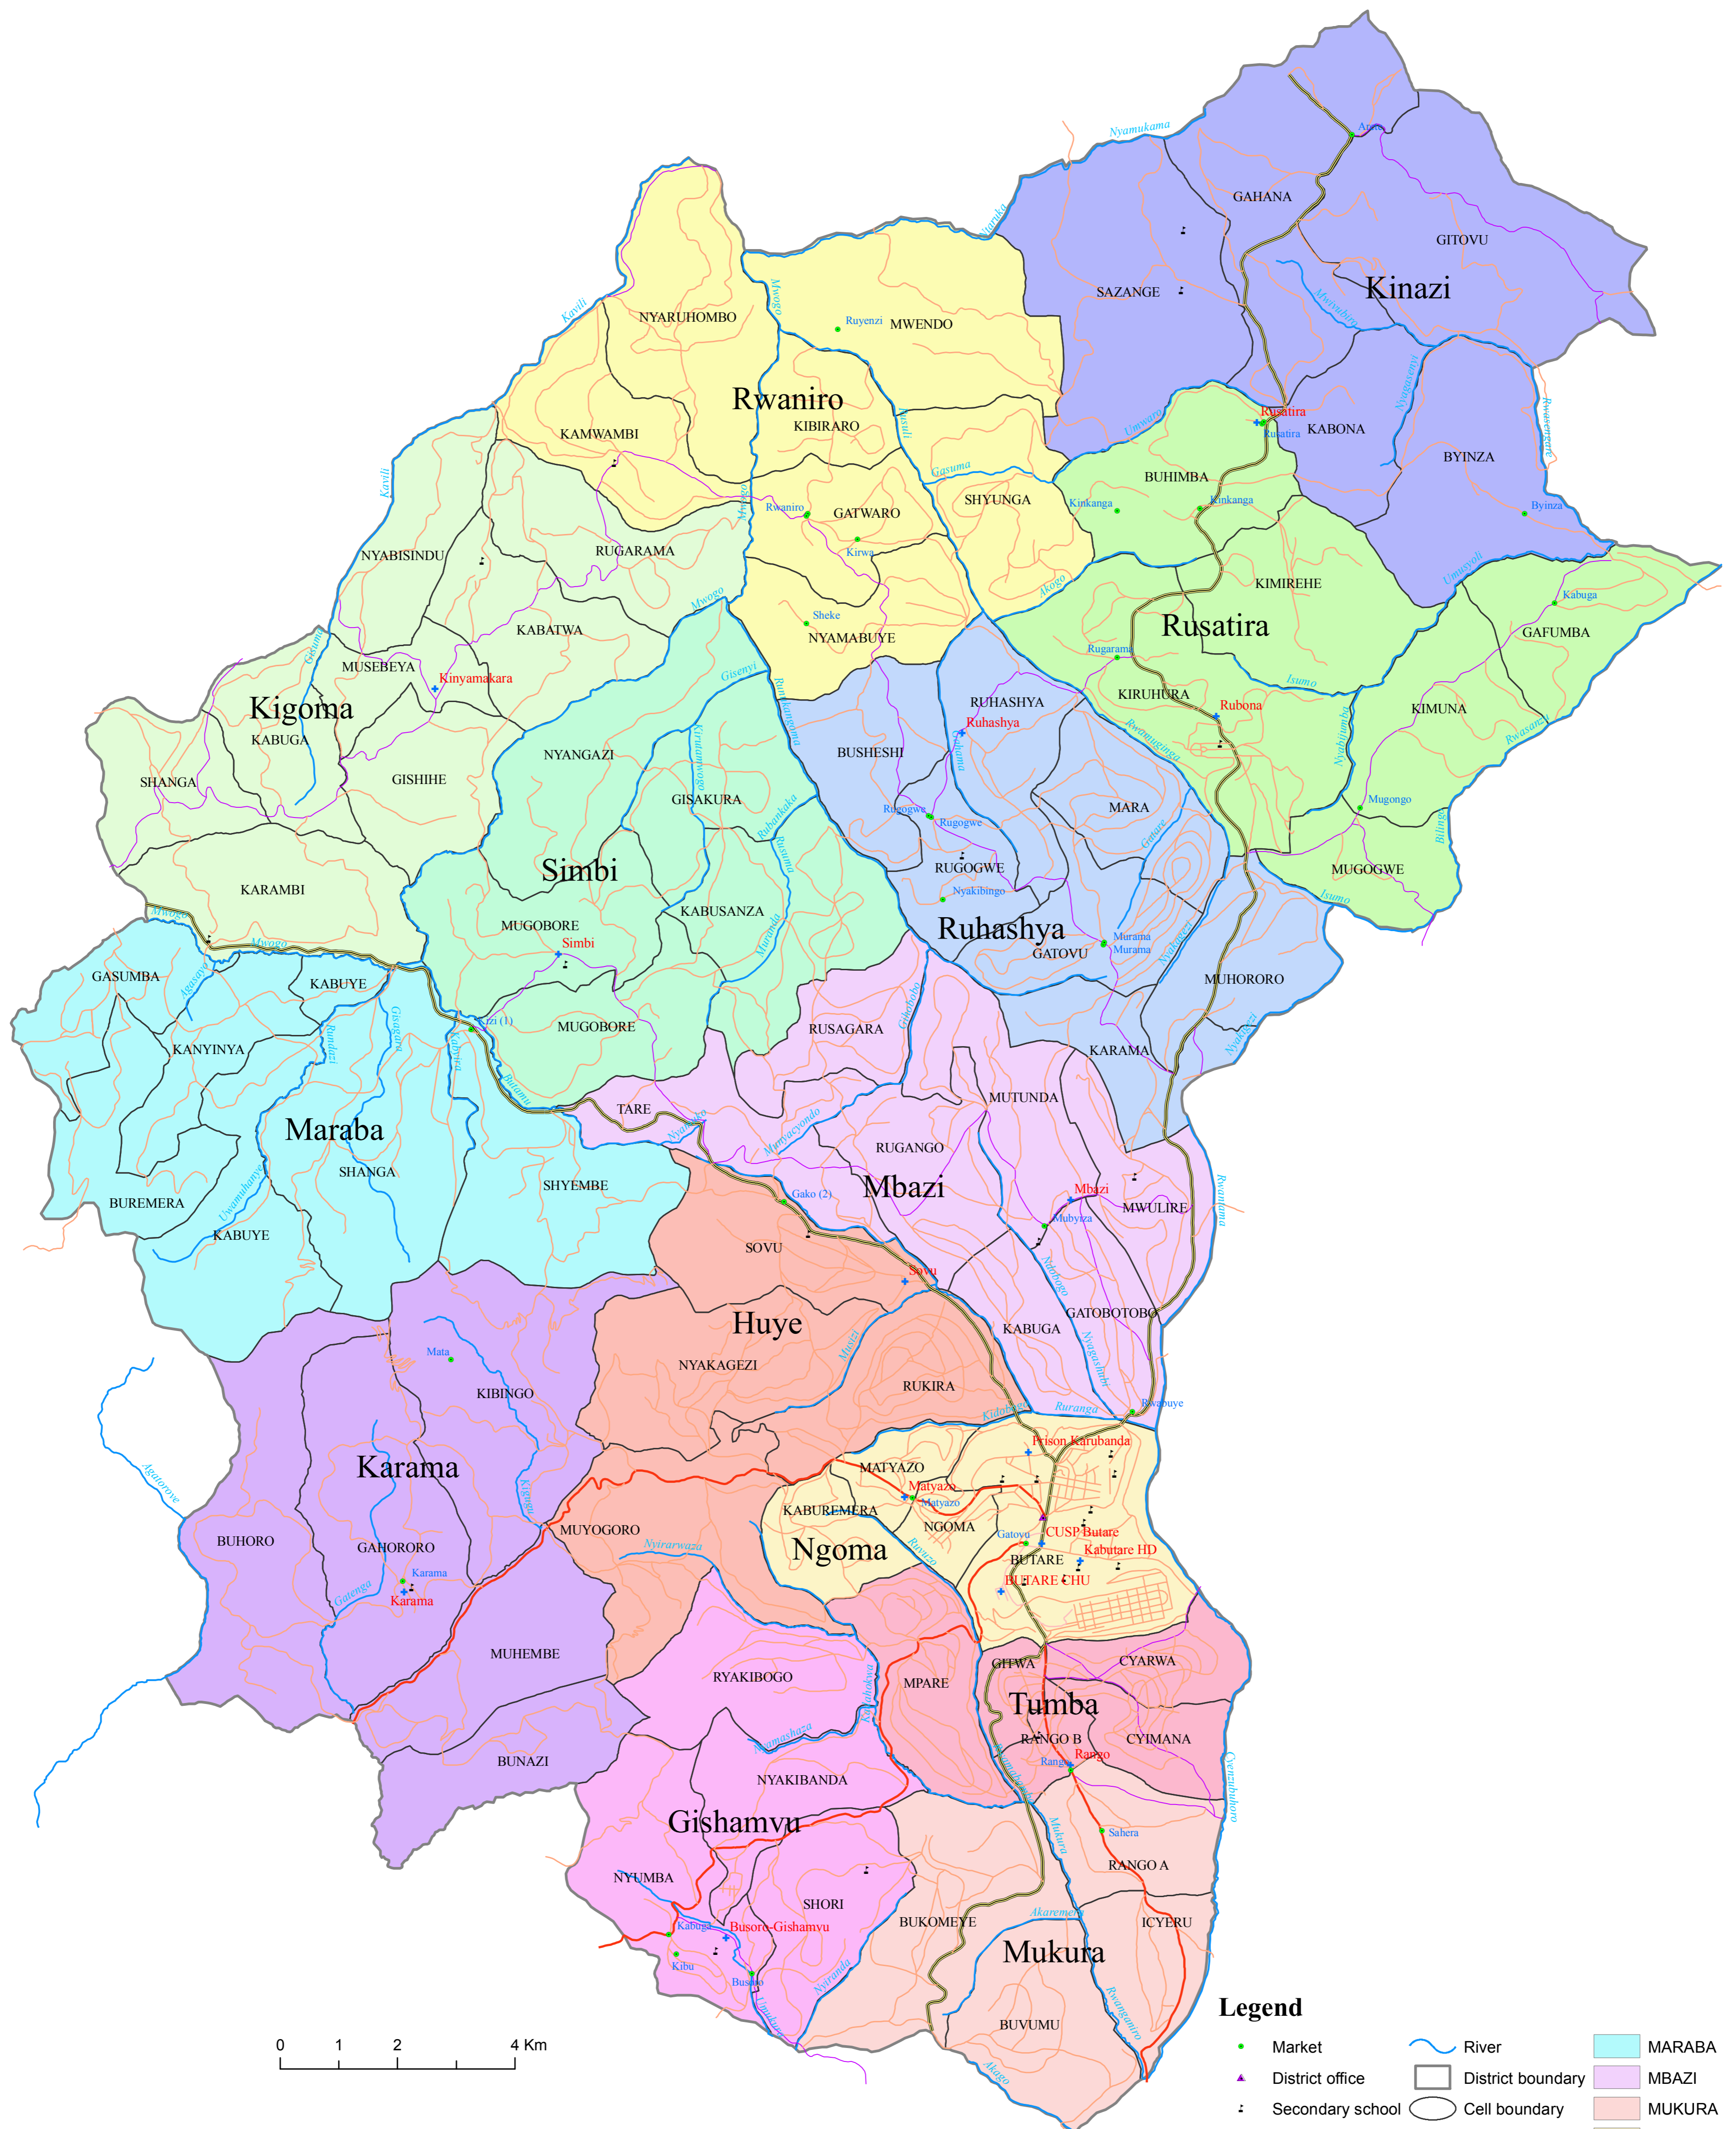

# HUYE ADMINISTRATIVE MAP

**Legend**

- Market
- ▲ District office
- ⋮ Secondary school
- ⊕ Health center

**Road**

- 1
- 2
- 3
- 4
- 5

**River**

**District boundary**

**Cell boundary**

**Sector Names:**

- MARABA
- MBAZI
- MUKURA
- NGOMA
- RUHASHYA
- RUSATIRA
- RWANIRO
- SIMBI
- TUMBA