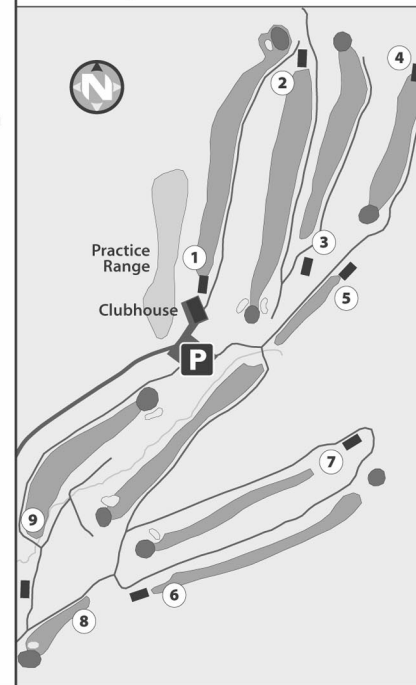

Bobby Nichols Golf Course

RECOMMENDED TEES
ORANGE • Beginner/Junior
RED • Ladies/Senior/Junior
YELLOW • Senior/Ladies/Junior/High Hdcp.
WHITE • Men 9-24 Handicap
BLUE • Championship

**KEEP PACE OF PLAY • RAKE BUNKERS
REPLACE DIVOTS • REPAIR BALLMARKS
THANK YOU!**

CART PATH/FAIRWAY YARDAGE
Red • 100 yards
White • 150 yards
Blue • 200 yards
Measured to center of green

FOR YOUR SAFETY
Sirens signal lightning is in the area.
Please return to the clubhouse.
Course rain shelters will not protect against injury from lightning.
THANK YOU!

BLUE	395	482	359	222	525	462	435	175	430	3485
WHITE	365	410	337	180	501	443	356	155	395	3142
YELLOW	340	390	315	154	458	425	332	145	345	2904
HANDICAP	11	3	15	5	1	9	13	17	7	
HOLE	①	②	③	④	⑤	⑥	⑦	⑧	⑨	OUT
PAR	4	4	4	3	5	5	4	3	4	36
TIME PAR	:15	:30	:45	:59	1:15	1:31	1:46	2:00	2:15	
RED	315	360	298	145	440	370	280	135	315	2658
ORANGE	240	230	220	101	280	298	230	125	250	1974
HANDICAP	9	1	13	5	3	7	17	15	11	

BLUE	395	482	359	222	525	462	435	175	430	3485	6970					
WHITE	365	410	337	180	501	443	356	155	395	3142	6284	Date				
YELLOW	340	390	315	154	458	425	332	145	345	2904	5808	Scorer				
HANDICAP	12	4	16	6	2	10	14	18	8			Attest				
HOLE	⑩	⑪	⑫	⑬	⑭	⑮	⑯	⑰	⑱	IN	TOTAL	HDCP	NET	COURSE RATING/SLOPE Blue Tees 73.7/142 White Tees 70.6/136 Yellow Tees 67.5/129 Red Tees 71.5/131		
PAR	4	4	4	3	5	5	4	3	4	36	72					
TIME PAR	2:30	2:46	3:01	3:15	3:31	3:46	4:01	4:15	4:30							
RED	315	360	298	145	440	370	280	135	315	2658	5316	Personal Stats	Front 9		Back 9	Total
ORANGE	240	230	220	101	280	298	230	125	250	1974	3948	Fairways				
HANDICAP	10	2	14	6	4	8	18	16	12			Greens				
												Putts