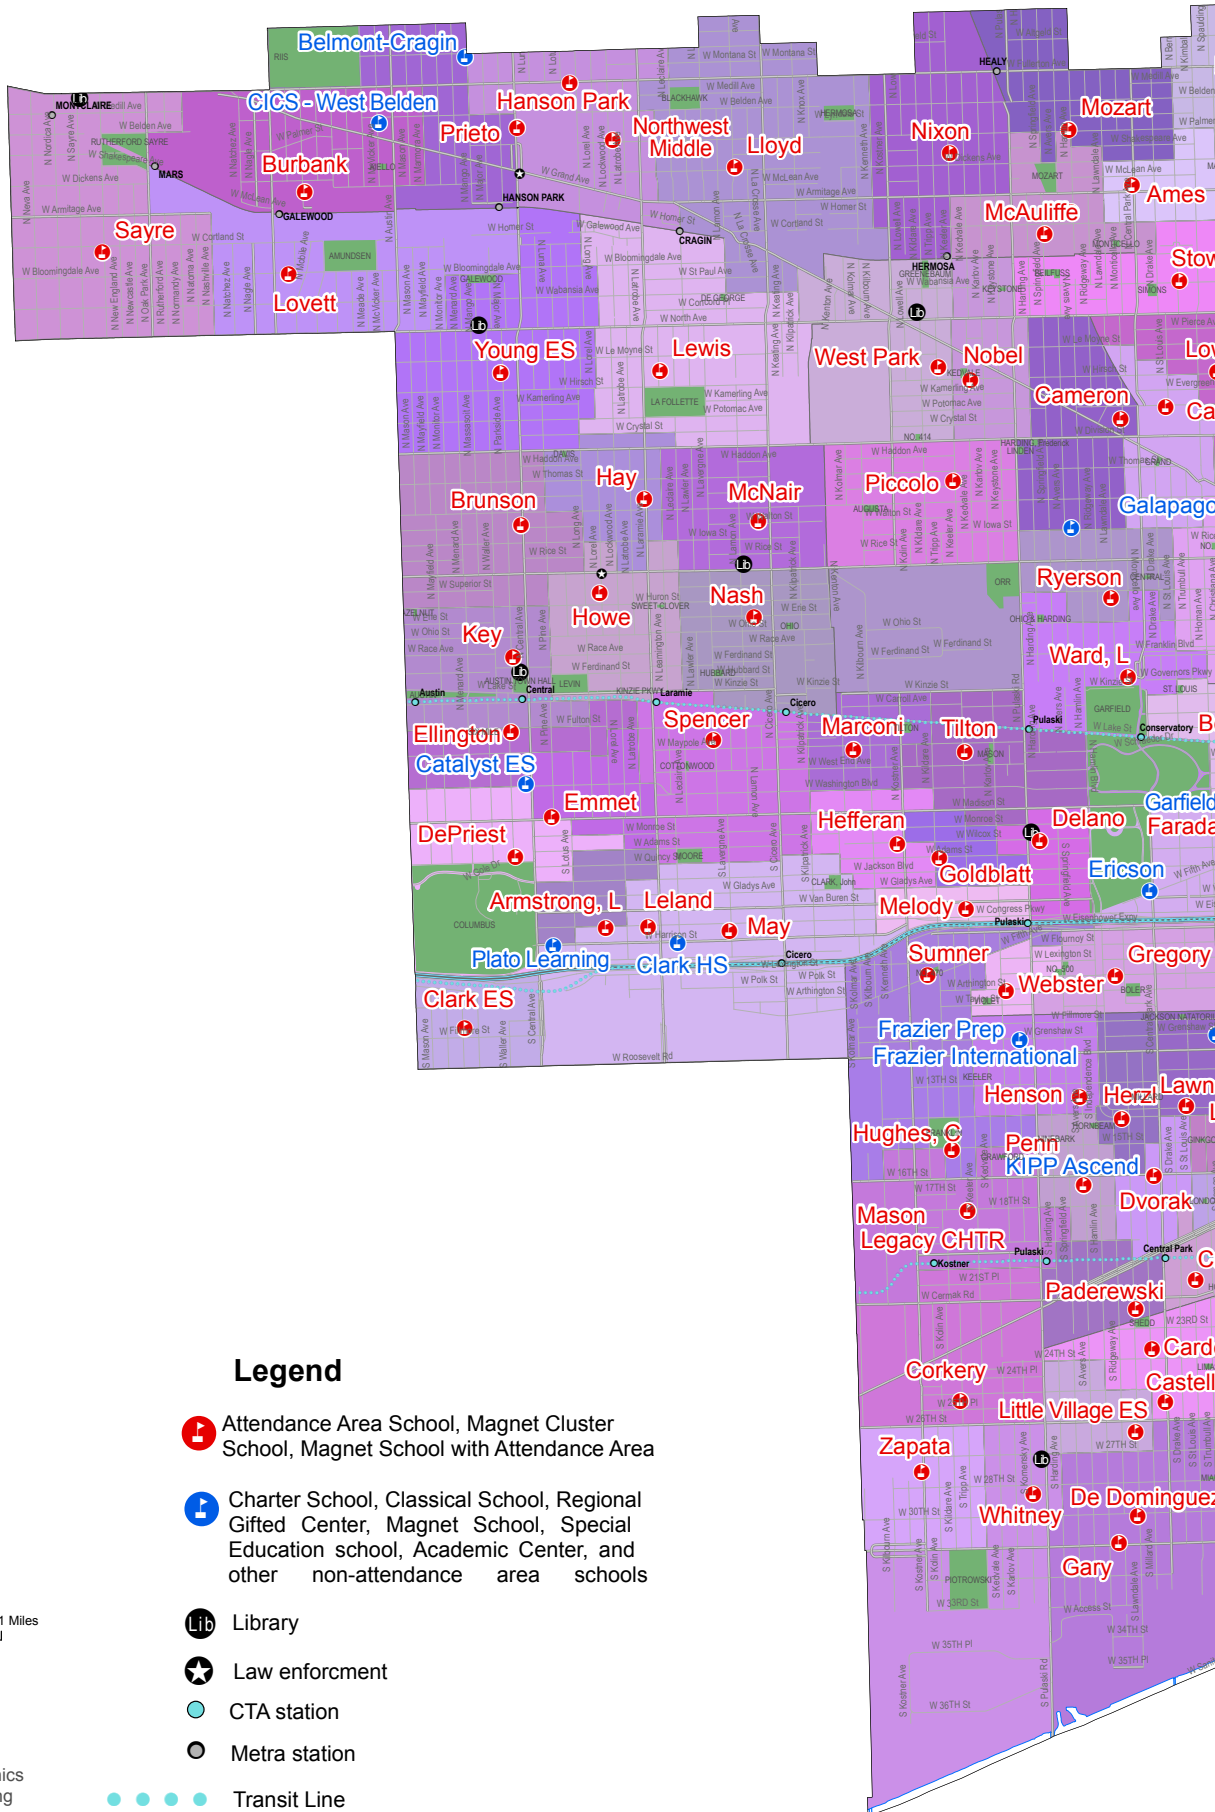

# Near North/West/Central

## Legend

-  Attendance Area School, Magnet Cluster School, Magnet School with Attendance Area
-  Charter School, Classical School, Regional Gifted Center, Magnet School, Special Education school, Academic Center, and other non-attendance area schools
-  Library
-  Law enforcement
-  CTA station
-  Metra station
-  Transit Line

0 0.25 0.5 1 Miles

LAKE  
MICHIGAN