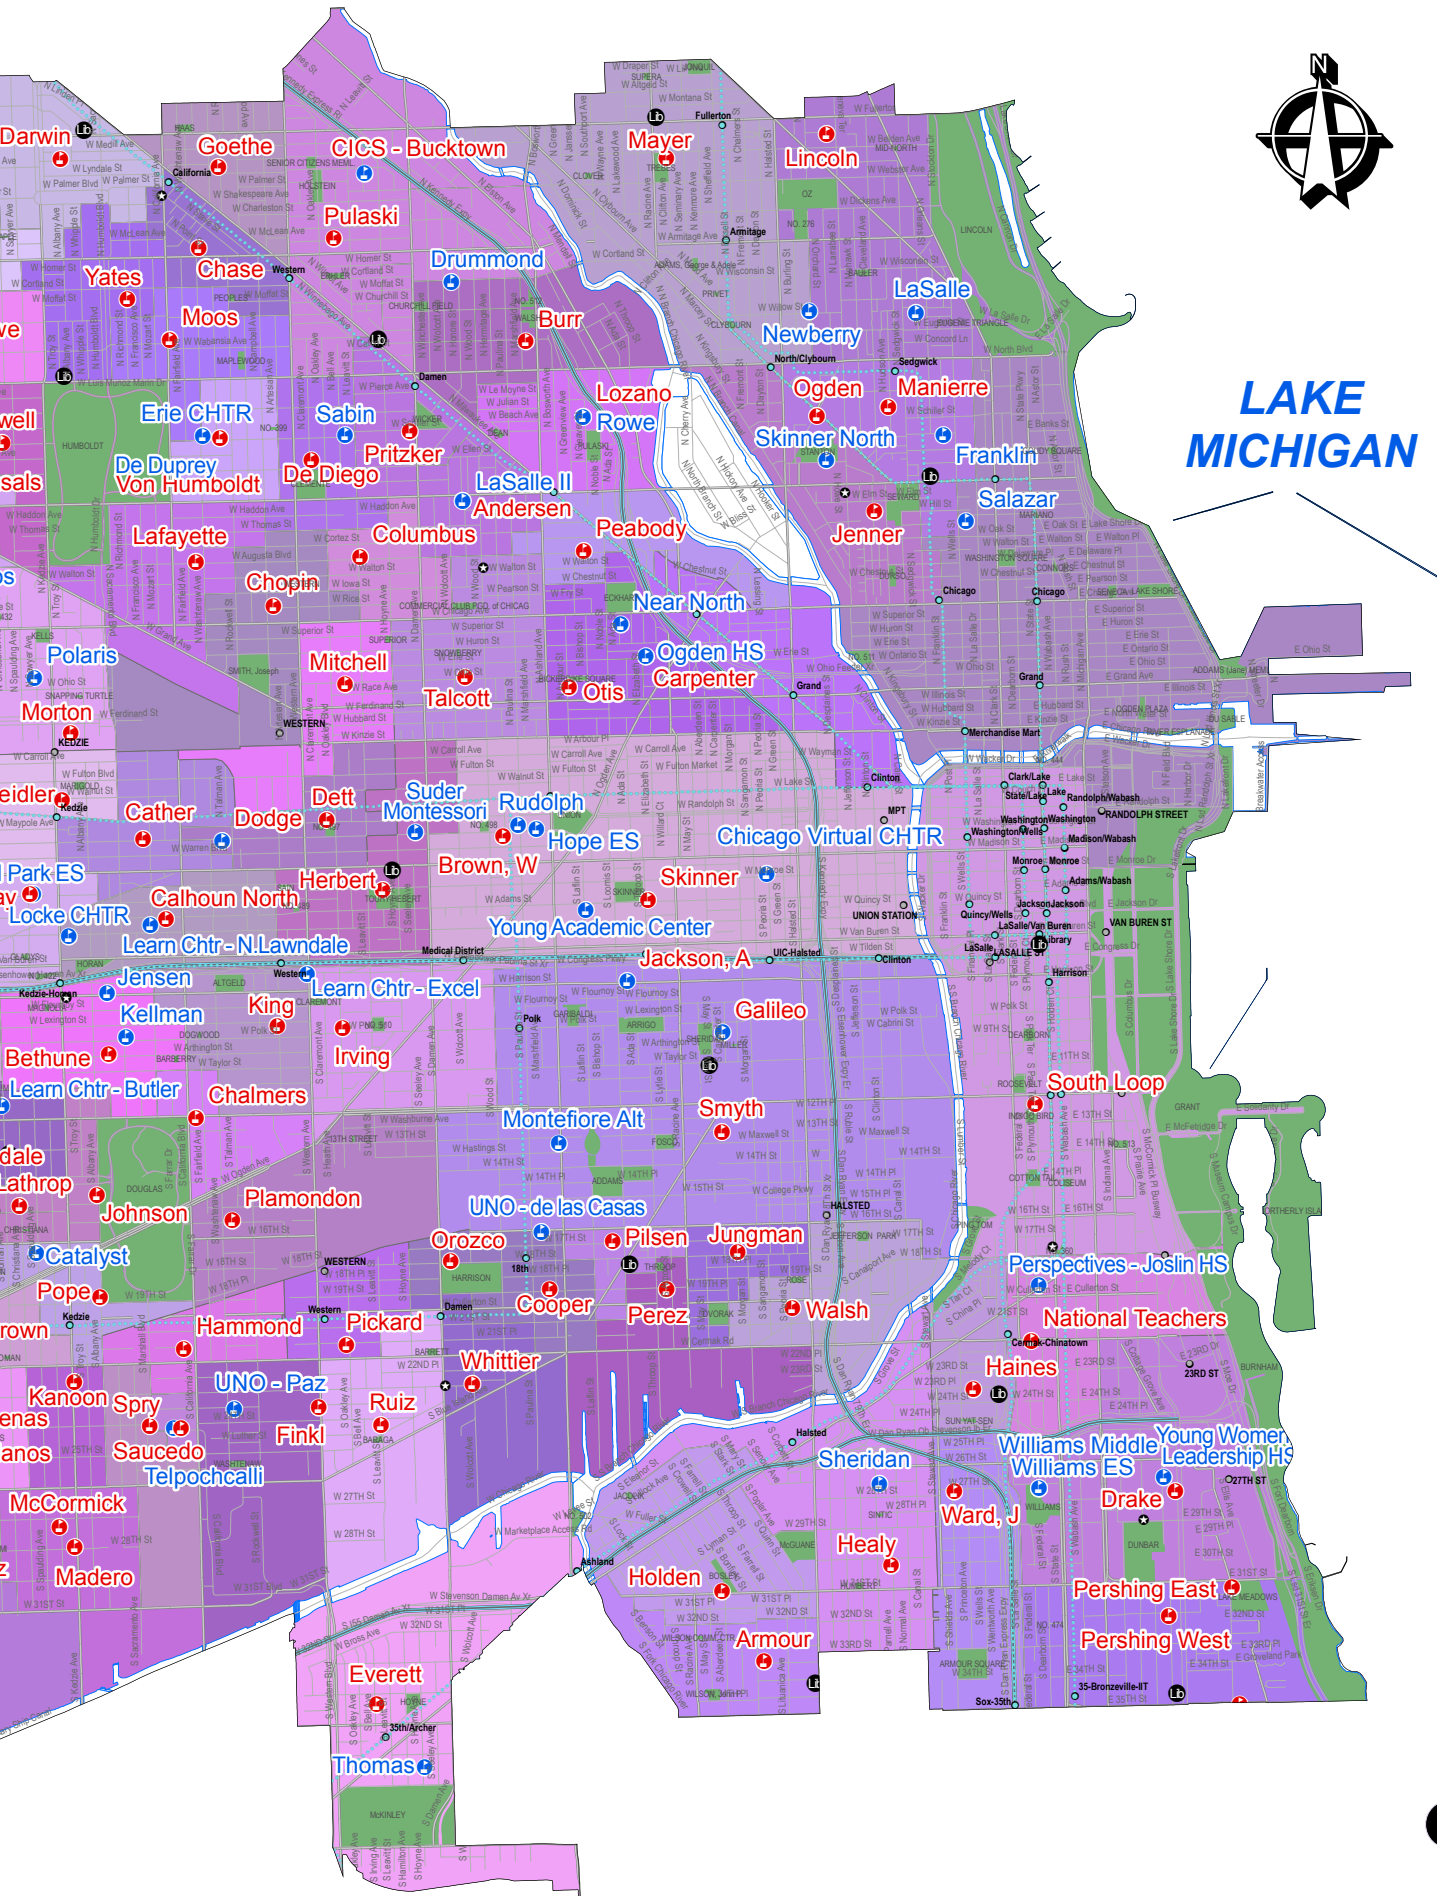

# Near North/West/Central

## Legend

-  Attendance Area School, Magnet Cluster School, Magnet School with Attendance Area
-  Charter School, Classical School, Regional Gifted Center, Magnet School, Special Education school, Academic Center, and other non-attendance area schools
-  Library
-  Law enforcement
-  CTA station
-  Metra station
-  Transit Line

0 0.25 0.5 1 Miles

LAKE  
MICHIGAN