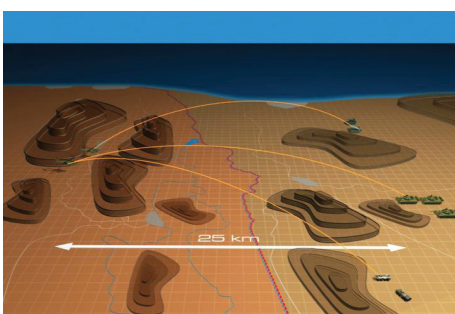

SPIKE NLOS™

Multi-Purpose, Multi-Platform Electro Optical Missile System

Defeat long-range hidden targets with pinpoint precision

Benefits

- High survivability
- Pinpoint accuracy at long ranges
- Operational flexibility
- Abort mission capability after fire
- Enables real-time surveillance
- Ability to hit non-line-of sight targets
- High hit/kill probability
- Minimal collateral damage
- Low life-cycle cost

Spike NLOS is a multi-purpose, electro-optical missile system with a real-time wireless data link for ranges up to 25km. The Spike NLOS weapon system is a member of the world renowned Spike Family.

Incorporates Dual Sensor

Spike NLOS provides the gunner with the unique ability to attack targets at stand-off range with no line of sight. The Spike NLOS weapon system can be operated in either direct attack or mid-course navigation based on target coordinates only. These modes enable the defeat of long-range hidden targets with pinpoint precision, damage assessment and the obtaining of real-time intelligence.

The Spike NLOS electro-optical (EO) seeker incorporates a dual sensor capable of effectively engaging targets day and night and in adverse weather conditions.

Operational Flexibility

Spike NLOS can also be supplied with various warheads especially suited to urban and high intensity conflicts (heat, fragmentation, PBF, PBF/F). Spike NLOS can be used in a variety of battlefields as a solution for classic high intensity conflict (anti-armor), low intensity asymmetric conflict, and future stand-off battle scenarios (small group, remote/special operations). Sensors including C4I, UAV and others can be used to provide specific target coordinates.