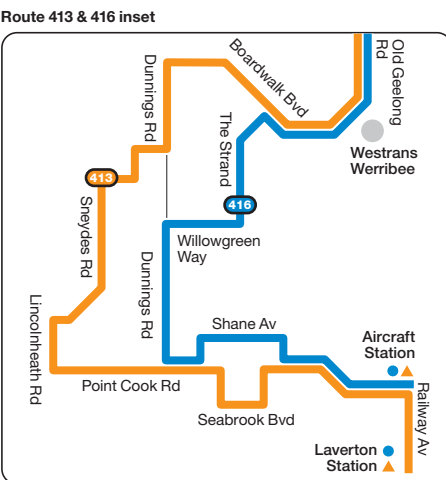

- Routes**
- 413 Werribee Plaza to Laverton
  - 416 Aircraft Station to Hoppers Crossing
  - 436 Hoppers Crossing to Werribee
  - 437 Hoppers Crossing to Werribee
  - 438 Werribee to Manor Lakes
  - 439 Werribee to Werribee South
  - 440 Werribee to Hoppers Crossing
  - 441 Werribee to Westleigh Gardens
  - 442 Hoppers Crossing to The Grange
  - 443 Werribee to South Ring Rd
  - 444 Hoppers Crossing to Tarneit
  - 445 Werribee to Hoppers Crossing

See Route 413 & 416 inset

See Route 439 inset

**Information**

- Bus route
- Train line
- Connecting train
- Connecting V/Line train
- ▲ Connecting bus
- Route number

For train and bus information call 131 638 / (TTY) 9619 2727 6am-10pm or visit [metlinkmelbourne.com.au](http://metlinkmelbourne.com.au)  
 MAP NOT TO SCALE