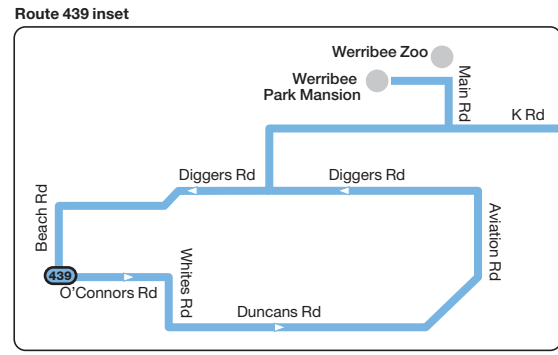

- Routes**
- 413 Werribee Plaza to Laverton
  - 416 Aircraft Station to Hoppers Crossing
  - 436 Hoppers Crossing to Werribee
  - 437 Hoppers Crossing to Werribee
  - 438 Werribee to Manor Lakes
  - 439 Werribee to Werribee South
  - 440 Werribee to Hoppers Crossing
  - 441 Werribee to Westleigh Gardens
  - 442 Hoppers Crossing to The Grange
  - 443 Werribee to South Ring Rd
  - 444 Hoppers Crossing to Tarneit
  - 445 Werribee to Hoppers Crossing

See Route 413 & 416 inset

See Route 439 inset

**Information**

- Bus route
- Train line
- Connecting train
- Connecting V/Line train
- ▲ Connecting bus
- Route number

For train and bus information call 131 638 / (TTY) 9619 2727 6am-10pm or visit [metlinkmelbourne.com.au](http://metlinkmelbourne.com.au)  
 MAP NOT TO SCALE