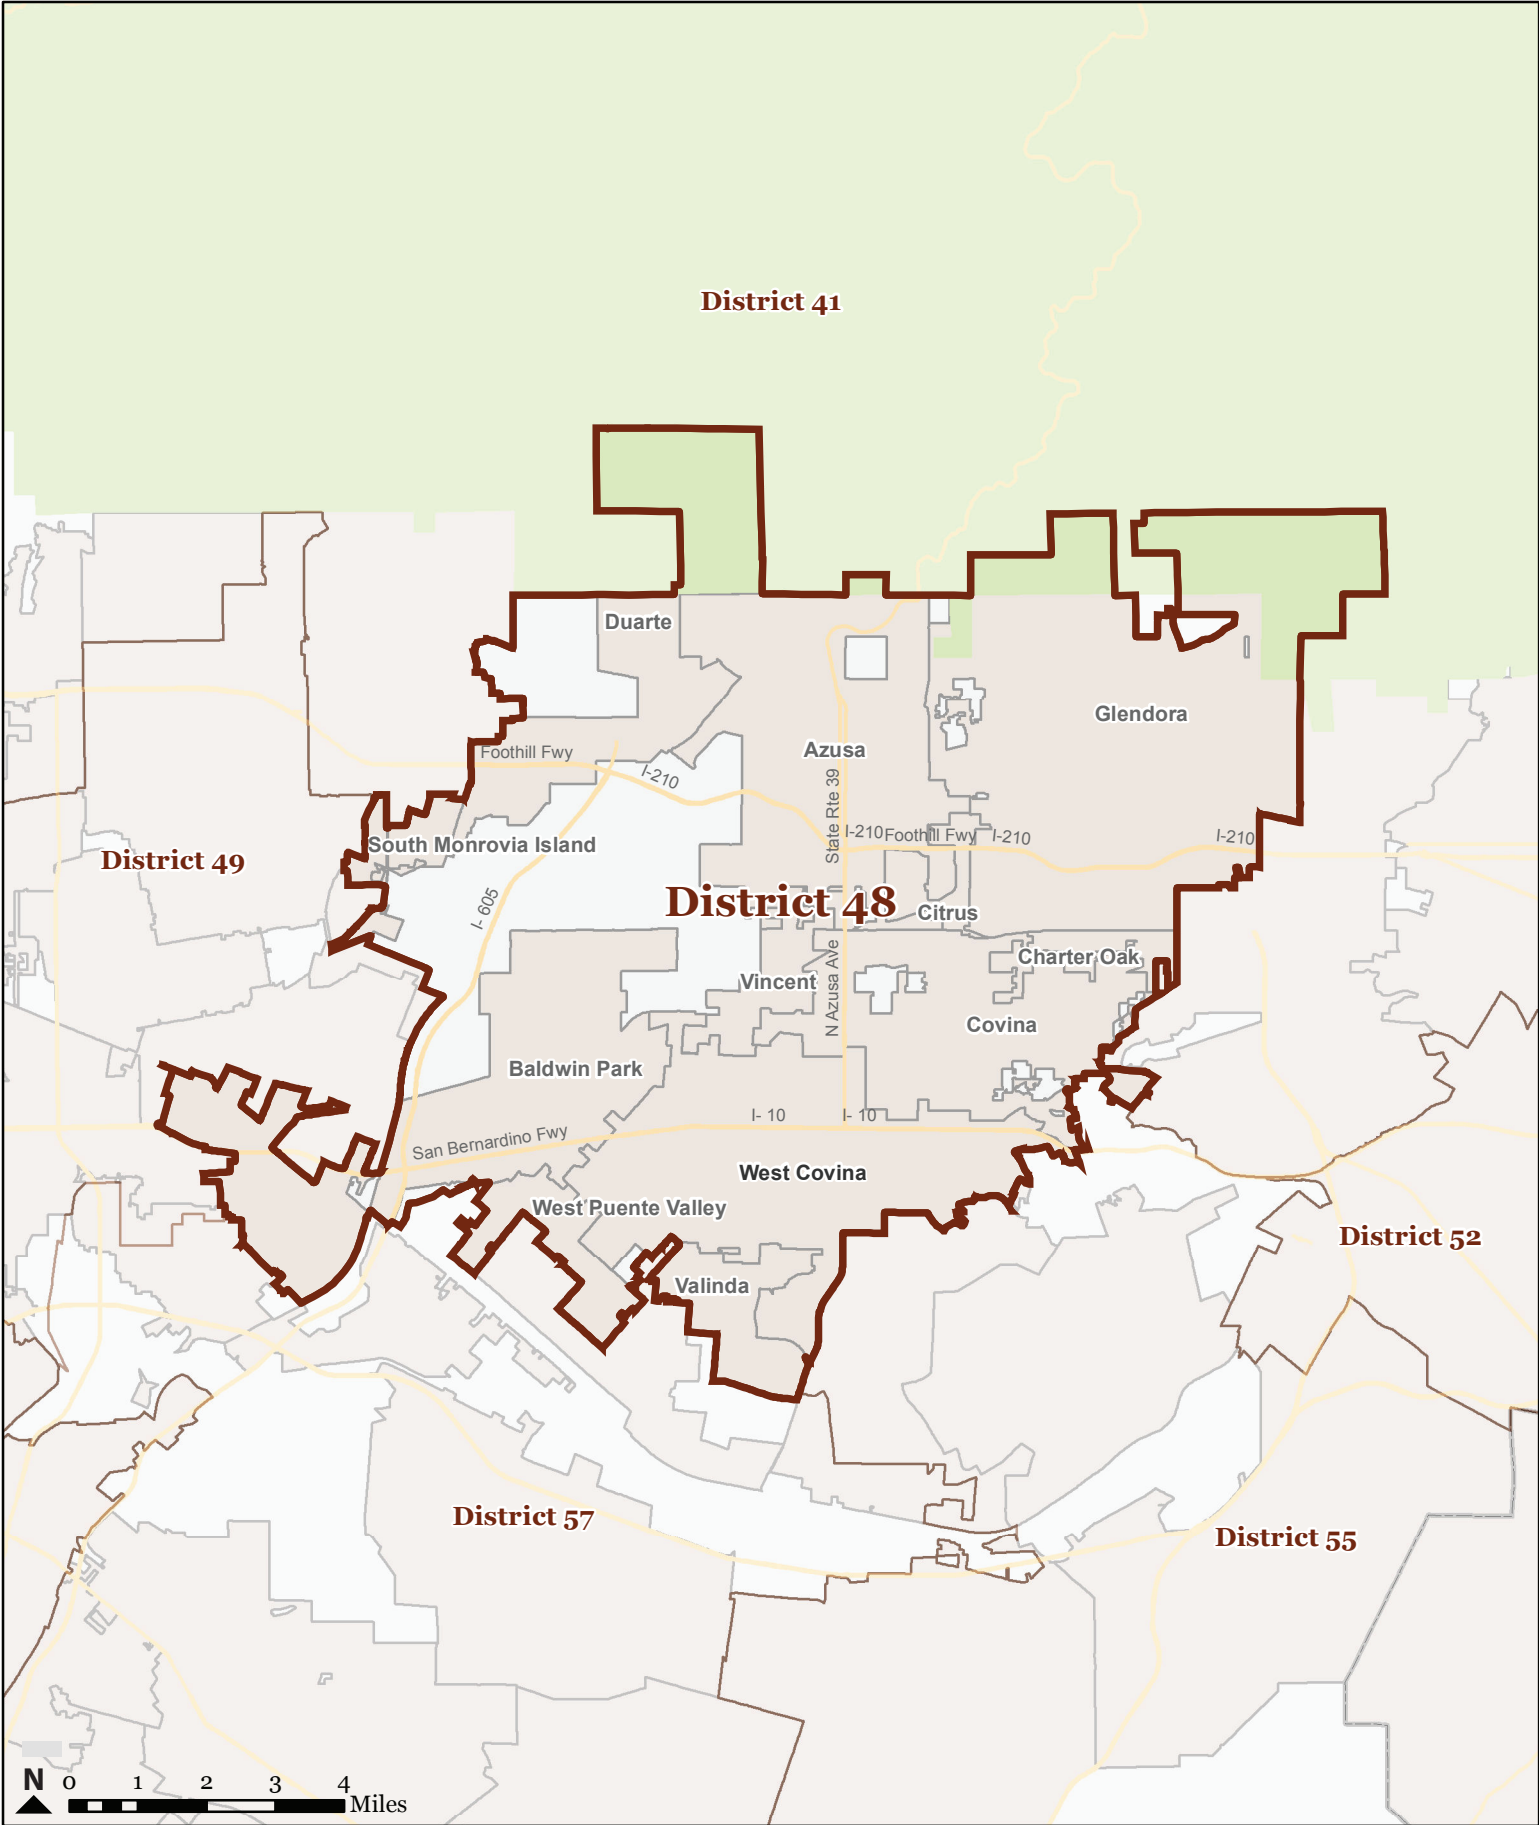

California State Assembly District 48

Map created by Healthy City, a project of the Advancement Project, August 2011. Created from CRC Certified Map: crc_20110815_assembly_certified_statewide.zip SHA-1: 323d2c56df6bf3ad6b3b4e58fd7c5d0338a476b8. Basemap from US Census Bureau TIGER/Line Shapefiles.