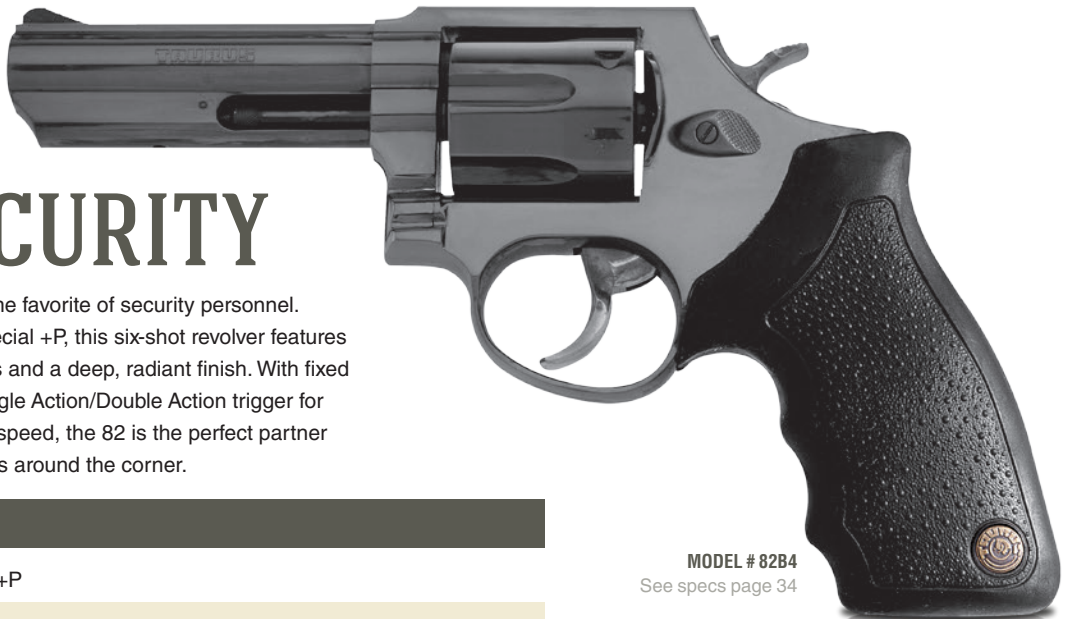

MODEL # 82B4
See specs page 34