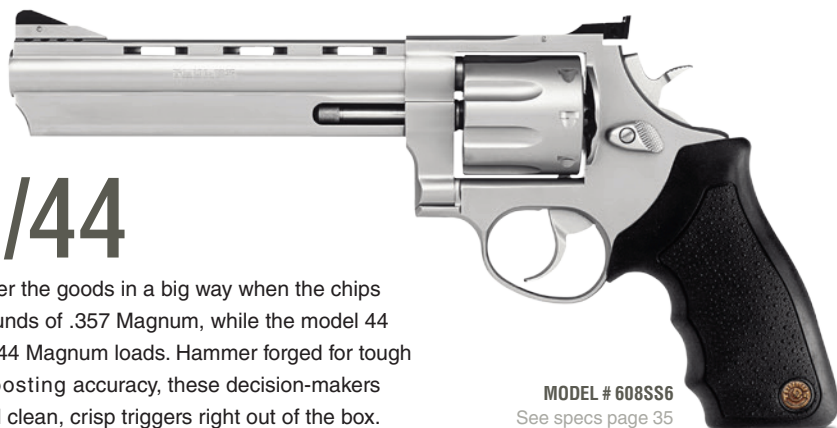

Single Action/Double Action trigger

Ramped front sight

Adjustable rear sight

Taurus Security System®

MODELS 608/44

Taurus large frame revolvers deliver the goods in a big way when the chips are down. The 608 packs eight rounds of .357 Magnum, while the model 44 offers up six rounds of full power .44 Magnum loads. Hammer forged for tough performance and confidence-boosting accuracy, these decision-makers come with hand-fitted actions, and clean, crisp triggers right out of the box. New innovations include ported barrels that reduce muzzle flip and felt recoil and the model 608's incredible eight-shot cylinder.