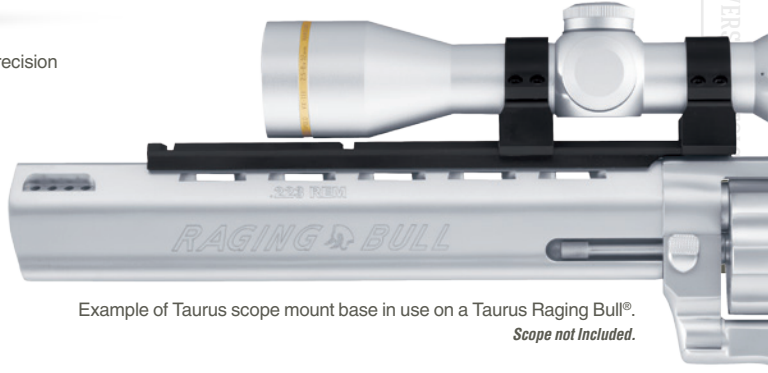

Optional Taurus scope mount bases accept Weaver® Style Rings for long-range precision

Example of Taurus scope mount base in use on a Taurus Raging Bull®. *Scope not included.*