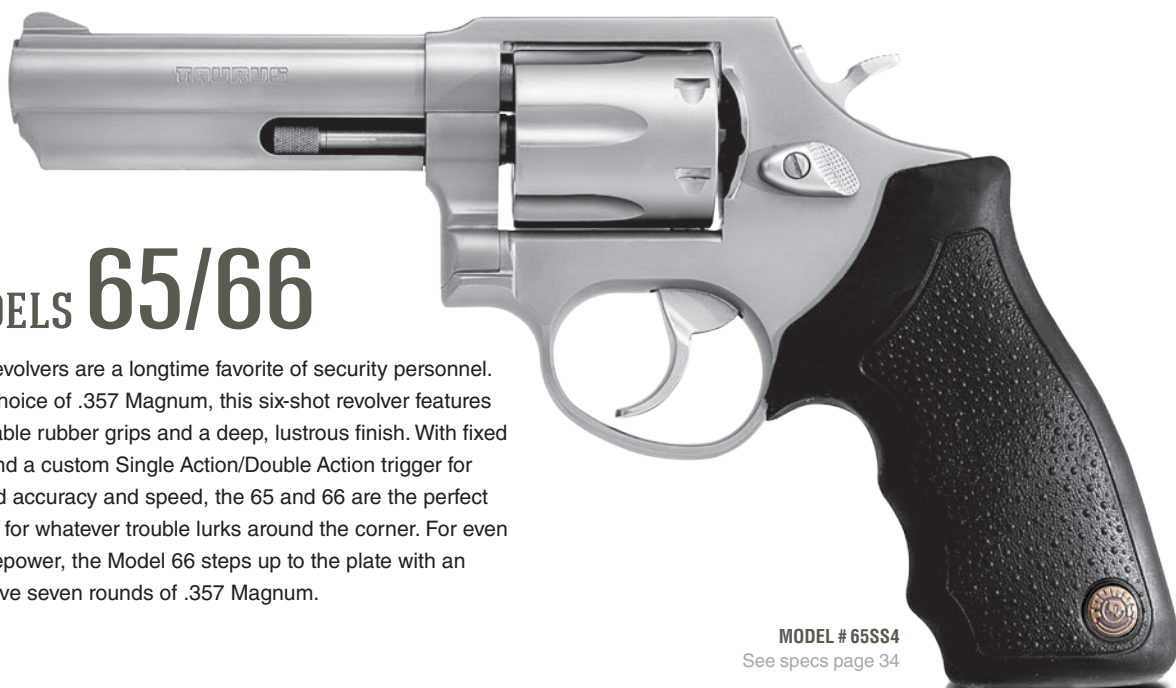

MODELS 65/66

These revolvers are a longtime favorite of security personnel. With a choice of .357 Magnum, this six-shot revolver features comfortable rubber grips and a deep, lustrous finish. With fixed sights and a custom Single Action/Double Action trigger for improved accuracy and speed, the 65 and 66 are the perfect partners for whatever trouble lurks around the corner. For even more firepower, the Model 66 steps up to the plate with an impressive seven rounds of .357 Magnum.

MODEL # 65SS4

See specs page 34