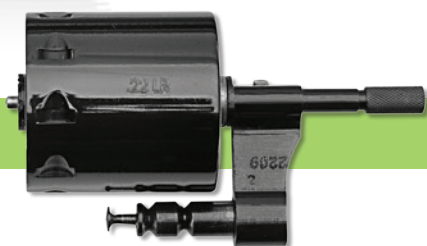

Ribber Grip®

Taurus Security System®

MODEL # 992B6

See specs page 33

TAURUS TRACKER® MODEL 992

No other revolver in its class comes close to matching the versatility of the Tracker 992. It easily transforms from .22 LR to .22 Magnum in seconds with its breakthrough removable cylinder. It's everything you could ever want for plinking, target practice or varmint hunting with these popular and affordable ammunition choices.

FEATURES

Blue or matte stainless finish

Available in 4" or 6.5" barrel

Nine-shot cylinders

Easily transforms from .22 LR to .22 Magnum in seconds with removable cylinders

Strong, ordnance grade steel frame

Low-profile adjustable sights

Ribber Grip®

Vent-rib accommodates an optional scope mount base on 6.5" models

SA/DA trigger

Taurus Security System®

MODEL # 992SS6

See specs page 33

992