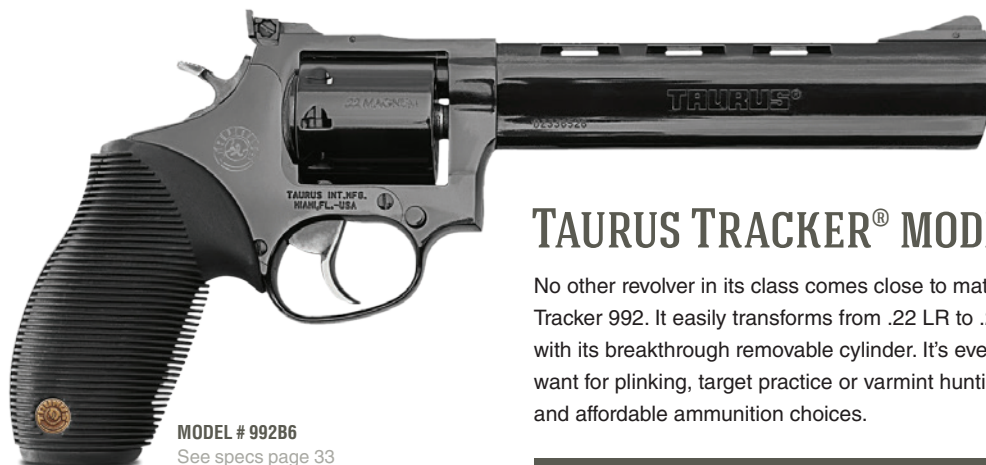

FEATURES

Available in .22 LR or .22 Magnum

Matte stainless finish

Vent-rib accommodates an optional scope mount base on 6.5" models

Ultra-fast single action/double action trigger

Low-mount adjustable sights are standard on 990 .22 LR and 991 .22 Magnum

Ribber Grip®

Taurus Security System®

MODEL # 992B6

See specs page 33

TAURUS TRACKER® MODEL 992

No other revolver in its class comes close to matching the versatility of the Tracker 992. It easily transforms from .22 LR to .22 Magnum in seconds with its breakthrough removable cylinder. It's everything you could ever want for plinking, target practice or varmint hunting with these popular and affordable ammunition choices.