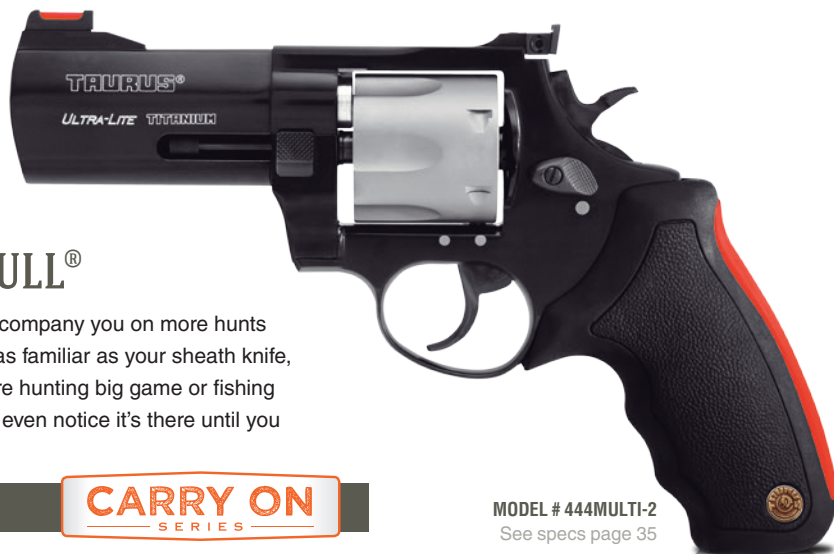

Distinctive Raging Bull® cushioned insert grip reduces felt recoil

Forged titanium cylinder—corrosion free and 10 times stronger than steel

Taurus Security System®

MODEL # 513B6
See specs page 35

RAGING JUDGE® MAGNUM