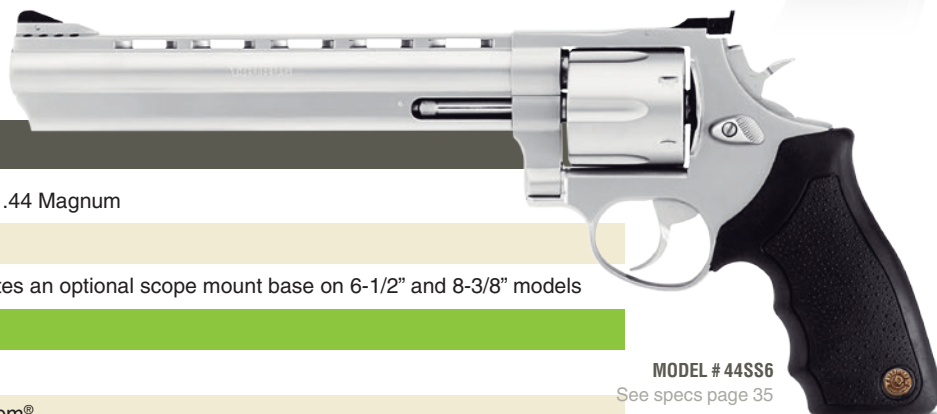

MODEL # 44SS6
See specs page 35

FEATURES

Available in .357 and .44 Magnum

Matte stainless finish

Vent-rib accommodates an optional scope mount base on 6-1/2" and 8-3/8" models

Ported barrels

Adjustable sights

Taurus Security System®