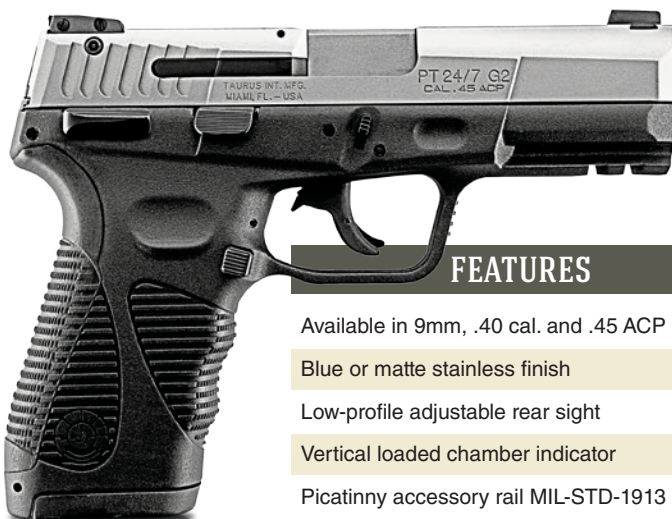

MODEL # 24/7G245SS-12
See specs page 37

FEATURES

- Available in 9mm, .40 cal. and .45 ACP
- Blue or matte stainless finish
- Low-profile adjustable rear sight
- Vertical loaded chamber indicator
- Picatinny accessory rail MIL-STD-1913
- "Strike Two" trigger capability
- Ambidextrous mag release
- Polymer grip with metallic inserts
- Three interchangeable backstraps
- Contoured ambidextrous thumb rests and finger indexing
- Ambidextrous manual decocker and manual safety
- Firing pin cocking indicator and firing pin block
- Ambidextrous slide stop
- Taurus Security System®