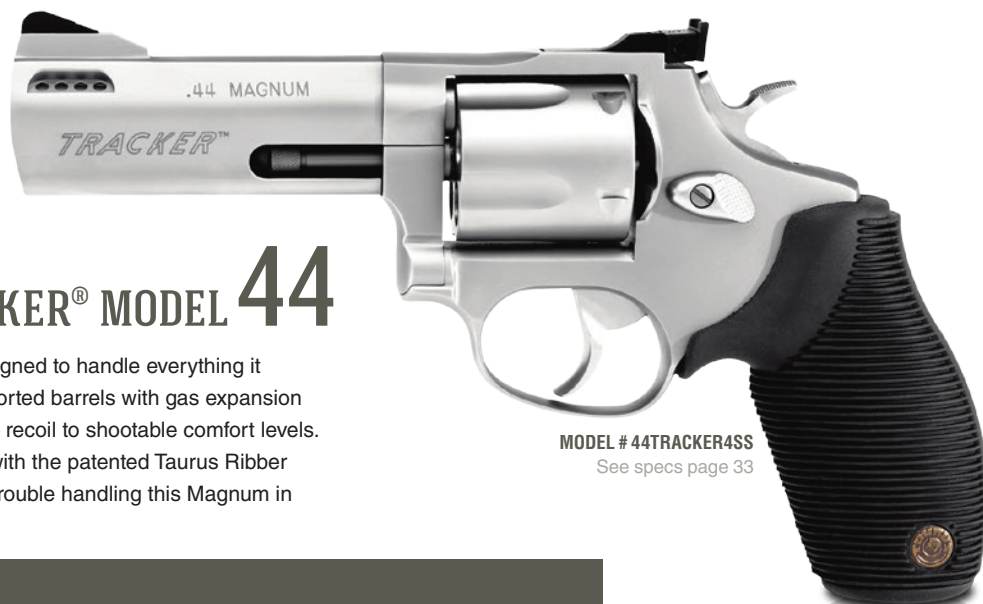

TAURUS TRACKER® MODEL 44

This Magnum Tracker is designed to handle everything it delivers. The factory tuned ported barrels with gas expansion chamber reduces the mighty recoil to shootable comfort levels. A proven design combined with the patented Taurus Ribber Grip® means you'll have no trouble handling this Magnum in the field or on the range.

MODEL # 44TRACKER4SS
See specs page 33

FEATURES

Available in .44 Magnum

Blue or matte stainless finish

Low mount adjustable sights

Ribber Grip®

Taurus Security System®

TAURUS TRACKER® MODEL 627

This Magnum Tracker is designed to handle everything it delivers. The factory tuned ported barrel with gas expansion chamber reduces the mighty recoil to shootable comfort levels. A proven design combined with the patented Taurus Ribber Grip® means you'll have no trouble handling this Magnum in the field or on the range.

FEATURES

Available in .357 Magnum

Matte stainless finish

Vent-rib accommodates an optional scope mount base on 6-1/2" models

Low-mount adjustable sights

Optional Taurus scope mount base accepts Weaver®-Style Rings for long-range precision

Ribber Grip®

Taurus Security System®