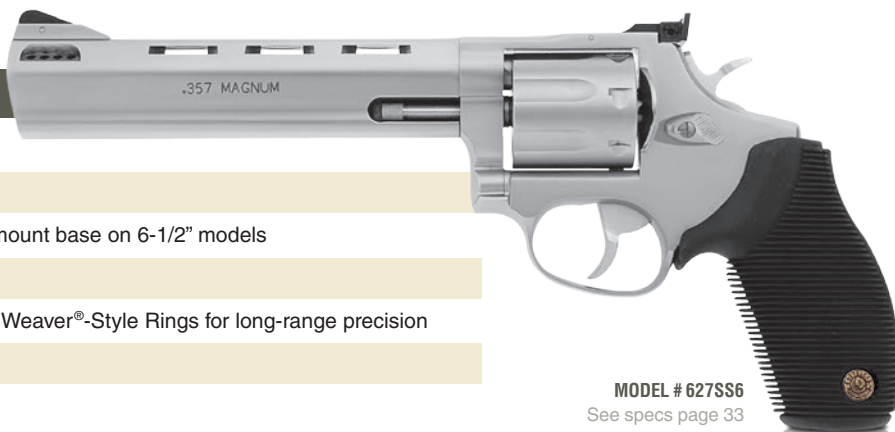

FEATURES

Available in .357 Magnum

Matte stainless finish

Vent-rib accommodates an optional scope mount base on 6-1/2" models

Low-mount adjustable sights

Optional Taurus scope mount base accepts Weaver®-Style Rings for long-range precision

Ribber Grip®

Taurus Security System®

MODEL # 627SS6
See specs page 33

45-410 THE JUDGE

Capable of chambering both .410 2.5" shotshell and .45 Long Colt ammunition, the Taurus Judge® is ideal for short distances—where most altercations occur, or longer distances with .45 Colt ammo. We have finely tuned the rifling to spread the shot pattern at close quarters or to guide the .45 cal. bullet to the target. Fully customized with fixed rear sights, fiber optic front sights and Taurus Ribber Grip®, the Taurus Judge is one decision-maker that lays down the law.