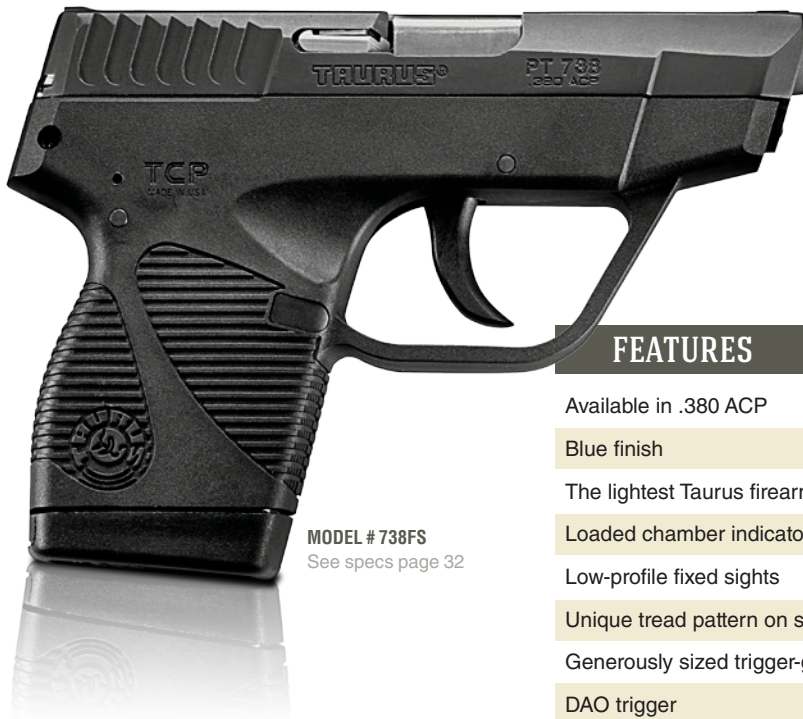

4510 FS

FEATURES

CARRY ON
SERIES

Fires both .410 GA 2.5-inch shotshell and .45 Colt cartridges

Blue finish

Fiber optic front sight

Ribber Grip®

Taurus Security System®