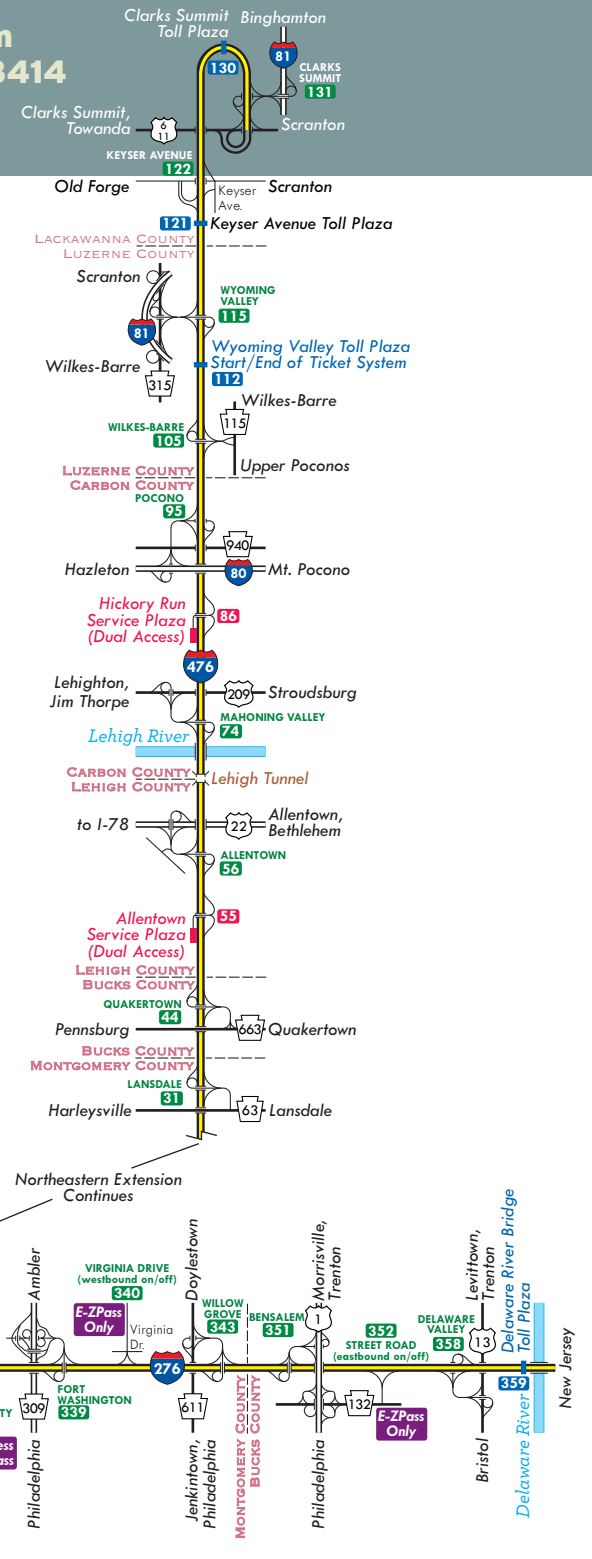

***11** Emergency Assistance
on the Pennsylvania Turnpike

*Gateway Toll Plaza (#2) near Ohio is a **one-way toll** facility. No toll is charged for westbound travel into Ohio, but there is an eastbound toll to enter Pennsylvania via Gateway. The one-way tolling conversion was required to ease congestion and allow installation of **Express E-ZPass** lanes.

To Central Section of the map
➔

The Pennsylvania Turnpike

Simplified Map - Central Section

Website: www.paturndpike.com
Customer Service: 800.331.3414

Toll-free travel and toll rate information:
866.976.TRIP (8747)

877.PENN.PASS (736.6727)
Customer Service

***11** Emergency Assistance
on the Pennsylvania Turnpike

To Western Section
of the map

To Eastern Section
of the map

The Pennsylvania Turnpike

Simplified Map - Eastern Section

To Central Section
of the map