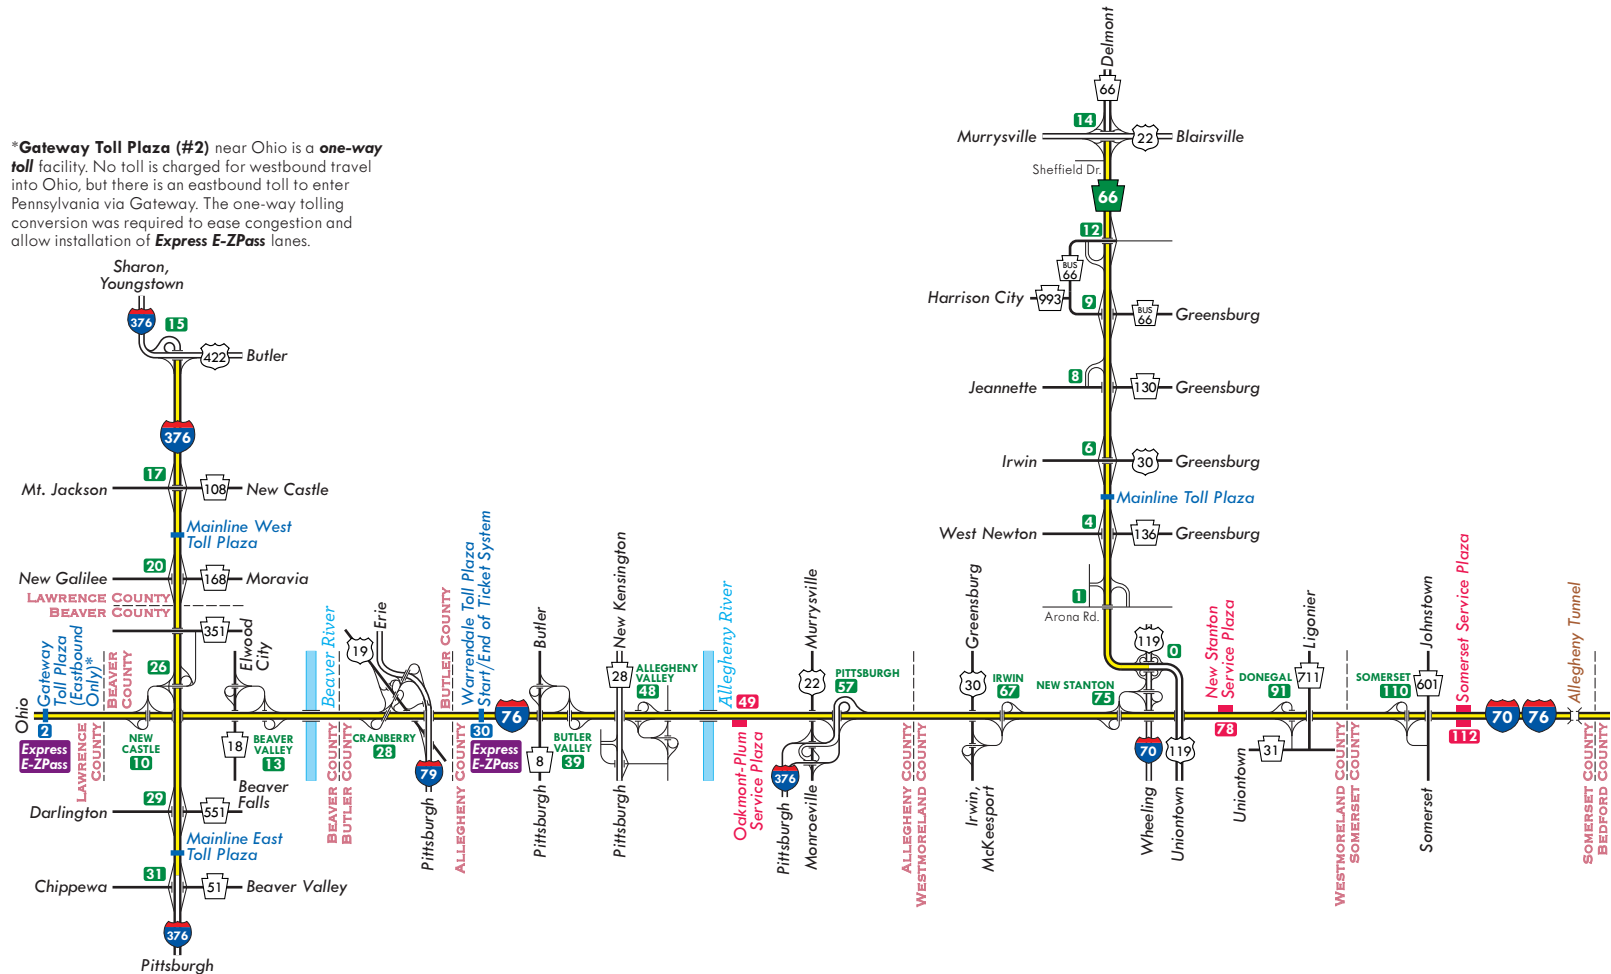

***11** Emergency Assistance
on the Pennsylvania Turnpike

*Gateway Toll Plaza (#2) near Ohio is a **one-way toll** facility. No toll is charged for westbound travel into Ohio, but there is an eastbound toll to enter Pennsylvania via Gateway. The one-way tolling conversion was required to ease congestion and allow installation of **Express E-ZPass** lanes.

To Central Section of the map
➔

The Pennsylvania Turnpike

Simplified Map - Central Section

Website: www.paturndpike.com
Customer Service: 800.331.3414

Toll-free travel and toll rate information:
866.976.TRIP (8747)

877.PENN.PASS (736.6727)
Customer Service

***11** Emergency Assistance
on the Pennsylvania Turnpike

To Western Section
of the map

To Eastern Section
of the map

The Pennsylvania Turnpike

Simplified Map - Eastern Section

To Central Section
of the map