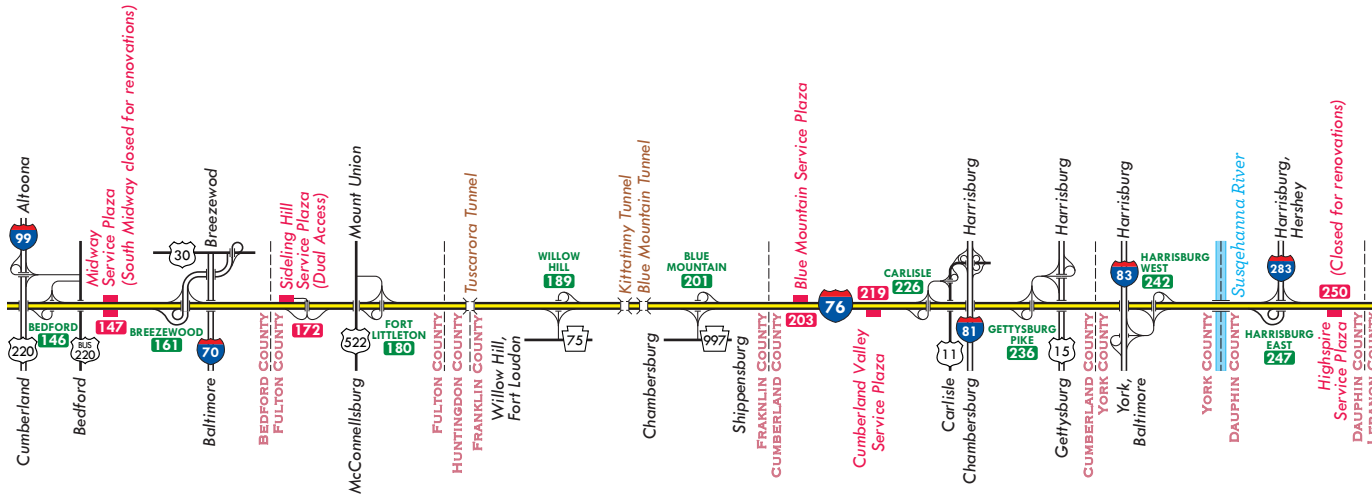

***11** Emergency Assistance
on the Pennsylvania Turnpike

*Gateway Toll Plaza (#2) near Ohio is a **one-way toll** facility. No toll is charged for westbound travel into Ohio, but there is an eastbound toll to enter Pennsylvania via Gateway. The one-way tolling conversion was required to ease congestion and allow installation of **Express E-ZPass** lanes.

To Central Section of the map
➔

The Pennsylvania Turnpike

Simplified Map - Central Section

Website: www.paturndpike.com
Customer Service: 800.331.3414

Toll-free travel and toll rate information:
866.976.TRIP (8747)

877.PENN.PASS (736.6727)
Customer Service

***11** Emergency Assistance
on the Pennsylvania Turnpike

To Western Section
of the map

To Eastern Section
of the map

The Pennsylvania Turnpike

Simplified Map - Eastern Section

To Central Section
of the map