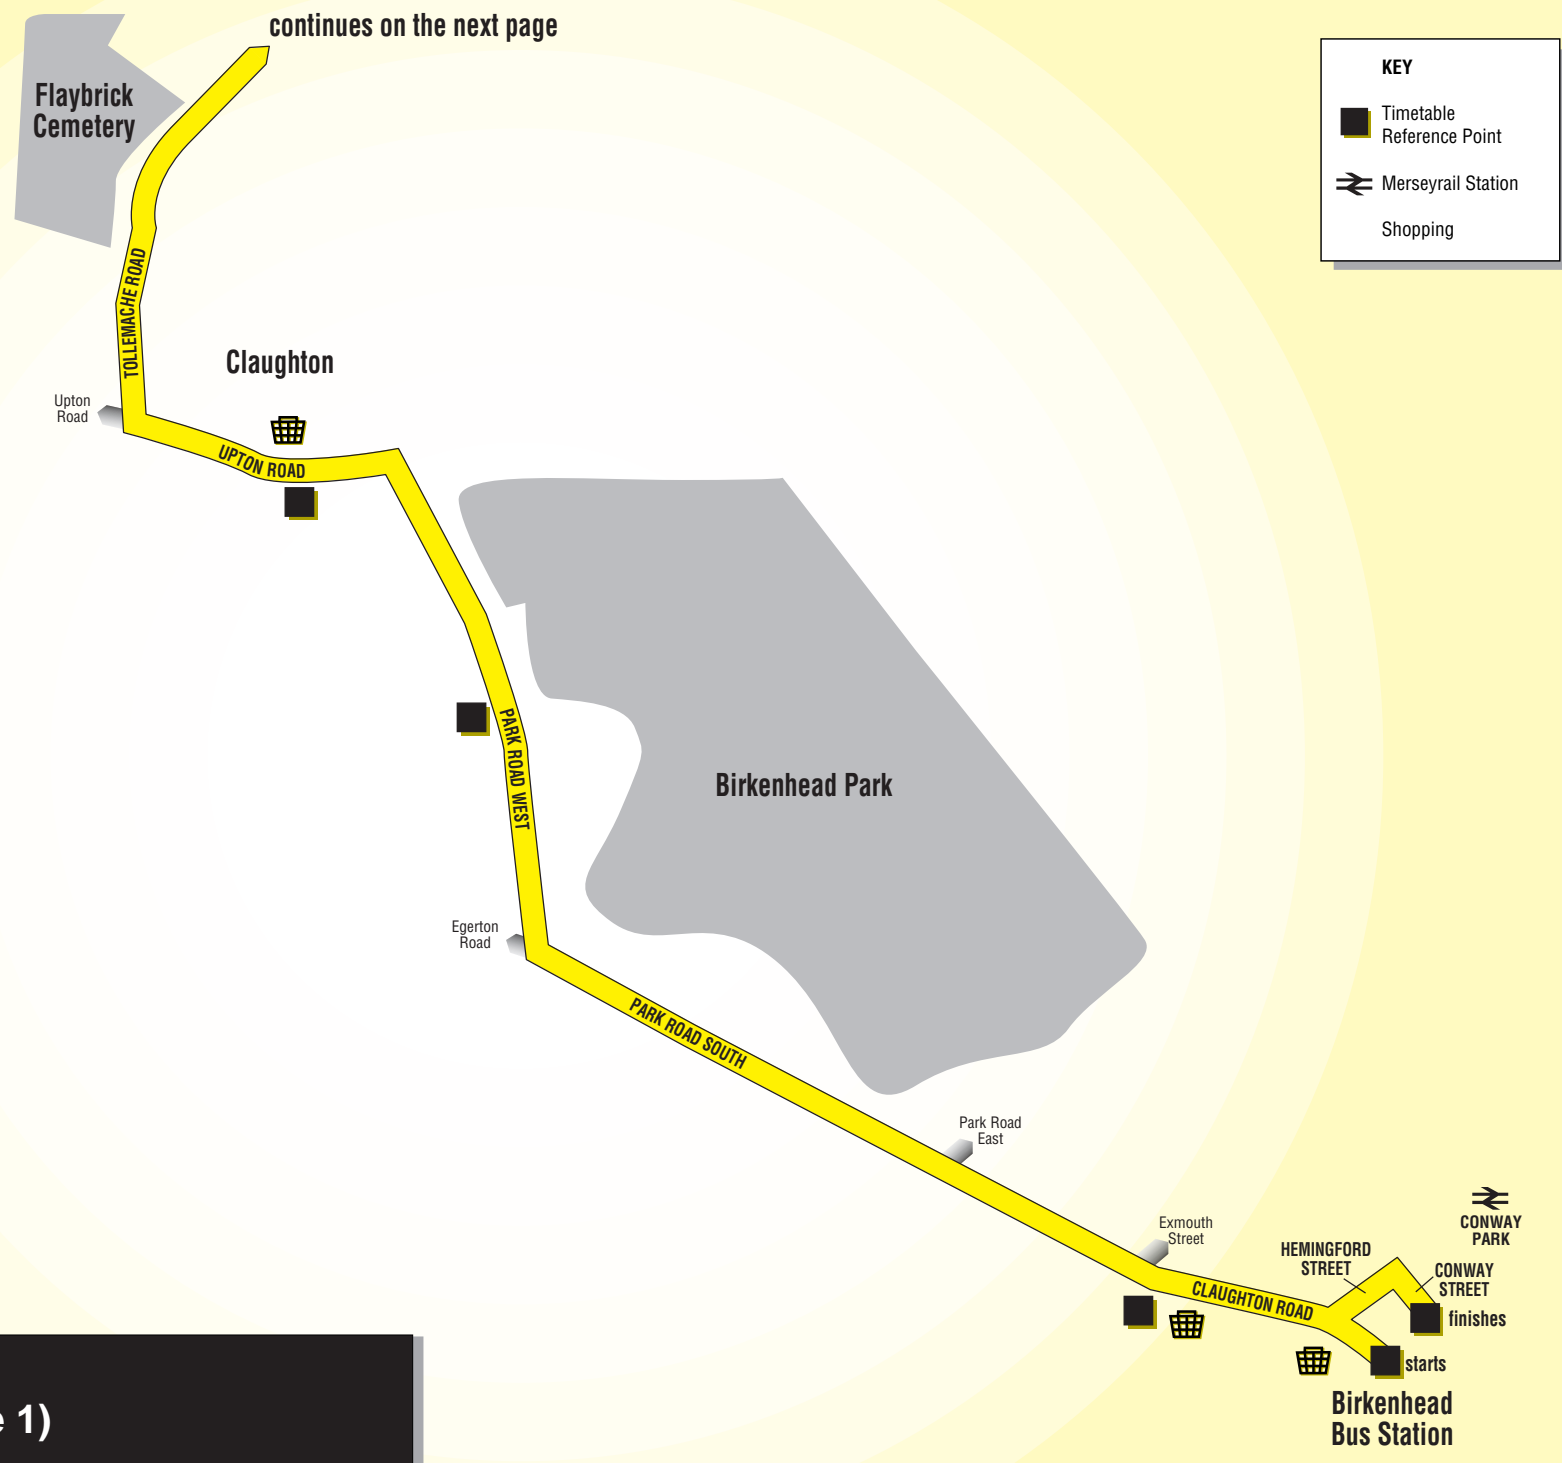

**Route 47:
Birkenhead - Moreton (page 1)**

KEY

- Timetable Reference Point
- Merseyrail Station
- Shopping