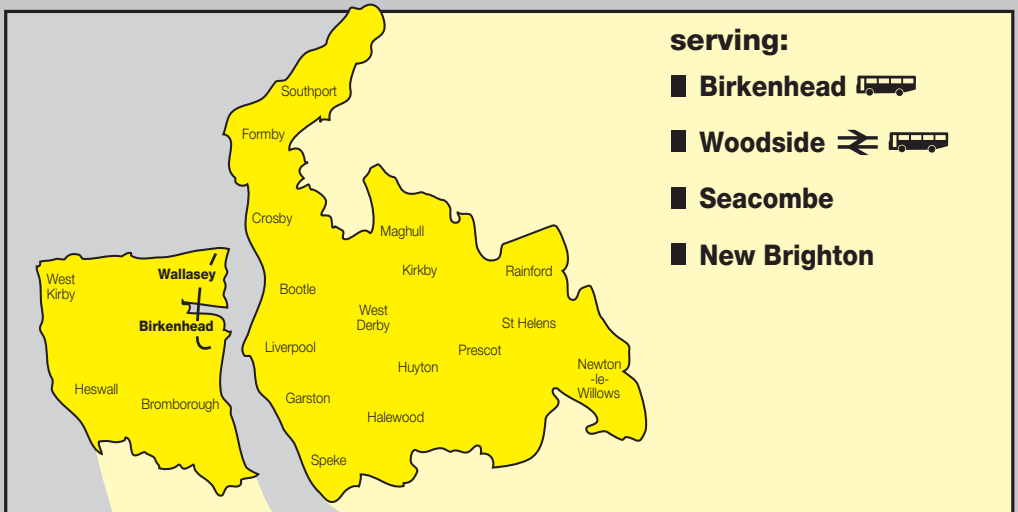

1A

Bus times

Birkenhead - New Brighton

Timetable valid from 17 December 2012

Changes contained in this edition:

New **Route 1A** is introduced by Impera.

Running every 30 minutes during Monday to Saturday daytimes, the service links Birkenhead Bus Station with Woodside, Seacombe and New Brighton.

Route 1A is operated by:

Impera

Travel
Information

traveline
public transport info

0871 200 22 33

Calls costs 10p per minute from
land lines, mobiles may vary

www.merseytravel.gov.uk

DEL 061112

Route 1A: Birkenhead - New Brighton

Route 1A between Birkenhead and New Brighton:
from BIRKENHEAD BUS STATION via Conway Street, Argyle Street, Hamilton Square, Hamilton Street, Bridge Street, WOODSIDE BUS STATION, Chester Street, Canning Street, Tower Road, Birkenhead Road, Seacombe Ferry, Church Road, Brighton Street, King Street, Seabank Road, Rowson Street, King's Parade to NEW BRIGHTON (KING'S PARADE).

Route 1A between New Brighton and Birkenhead
from: NEW BRIGHTON (KING'S PARADE) via King's Parade, Rowson Street, Seabank Road, King Street, Brighton Street, Church Road, Seacombe Ferry, Birkenhead Road, Tower Road, Canning Street, WOODSIDE BUS STATION, Bridge Street, Canning Street, Argyle Street, Hamilton Square, Argyle Street, Conway Street to BIRKENHEAD BUS STATION.