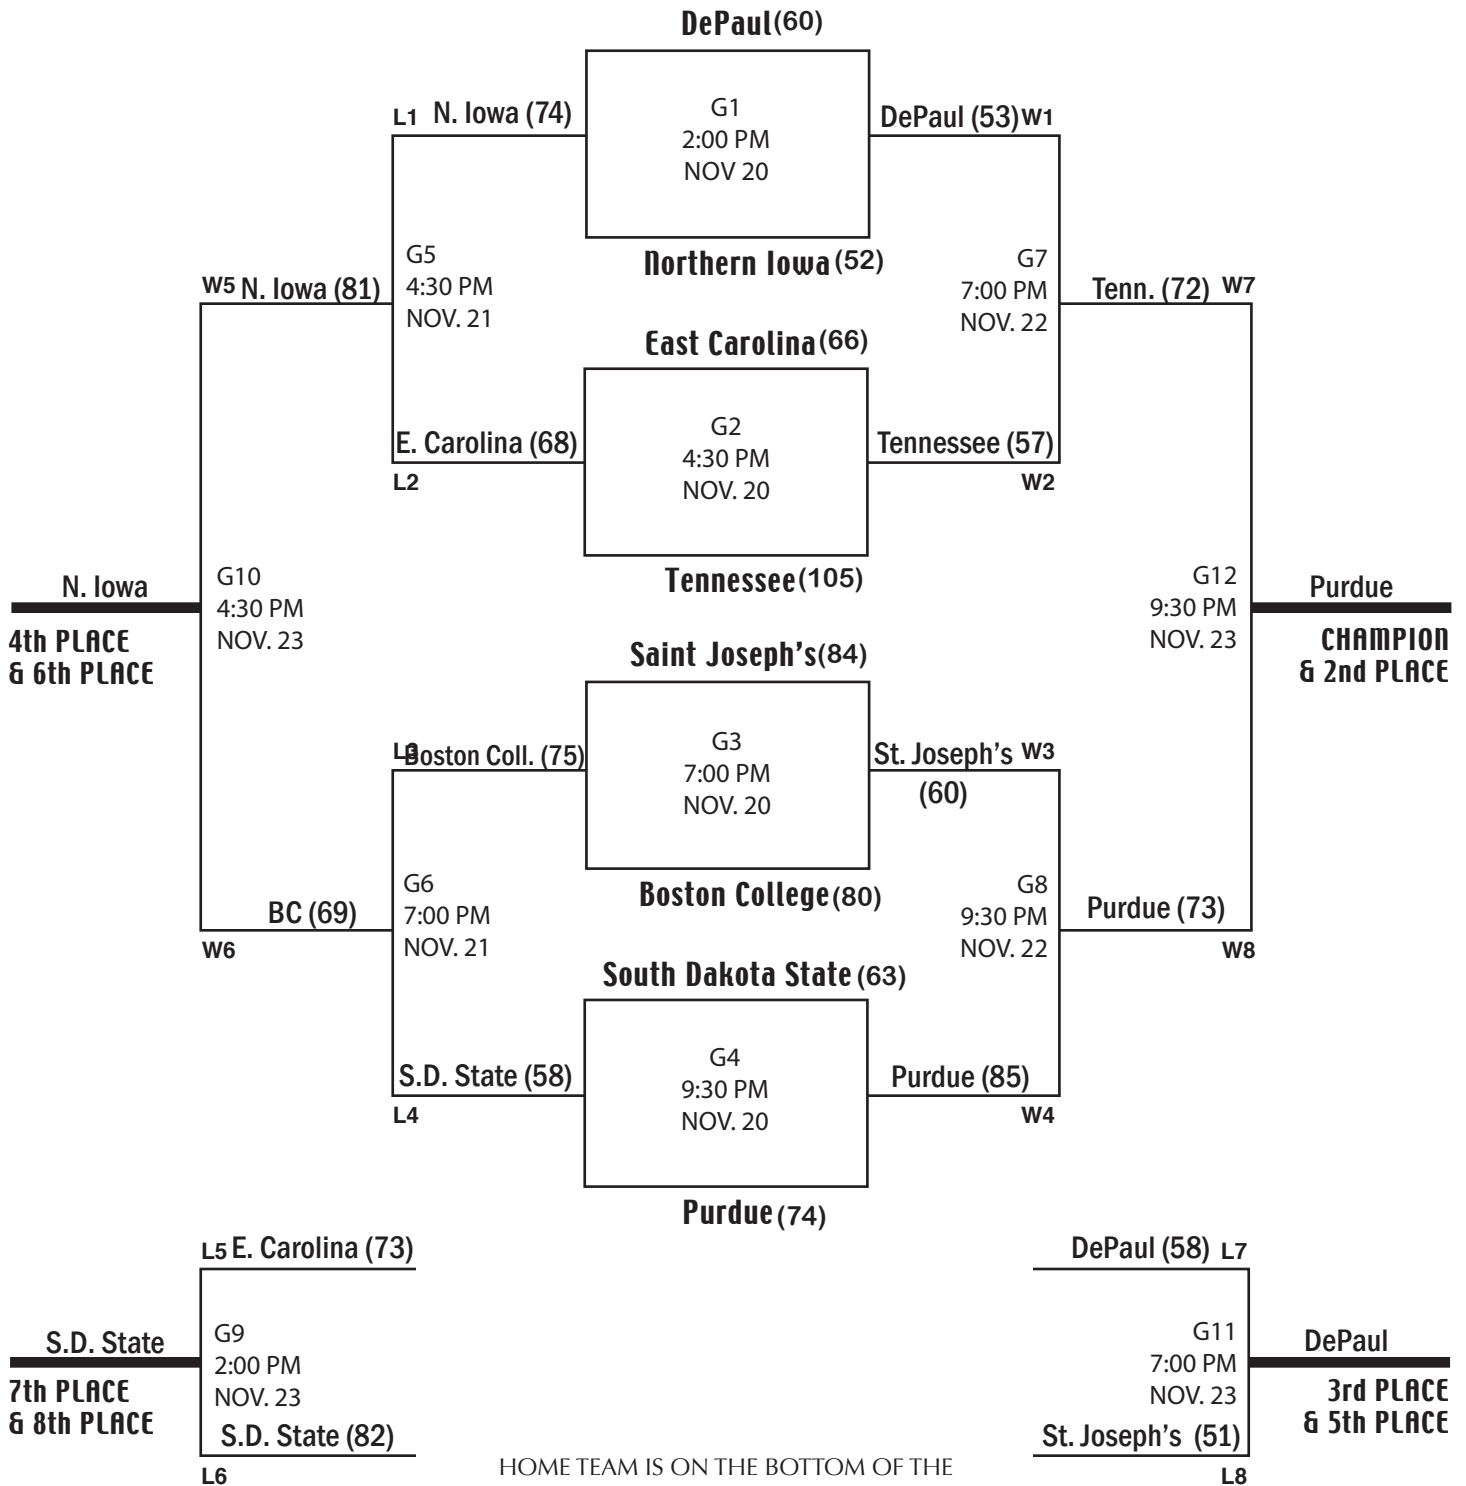

MEN'S BRACKET

HOME TEAM IS ON THE BOTTOM OF THE BRACKET AND WEARS WHITE

PLEASE NOTE THAT ALL TIMES ARE IN ATLANTIC STANDARD TIME (EASTERN STANDARD TIME PLUS ONE HOUR)