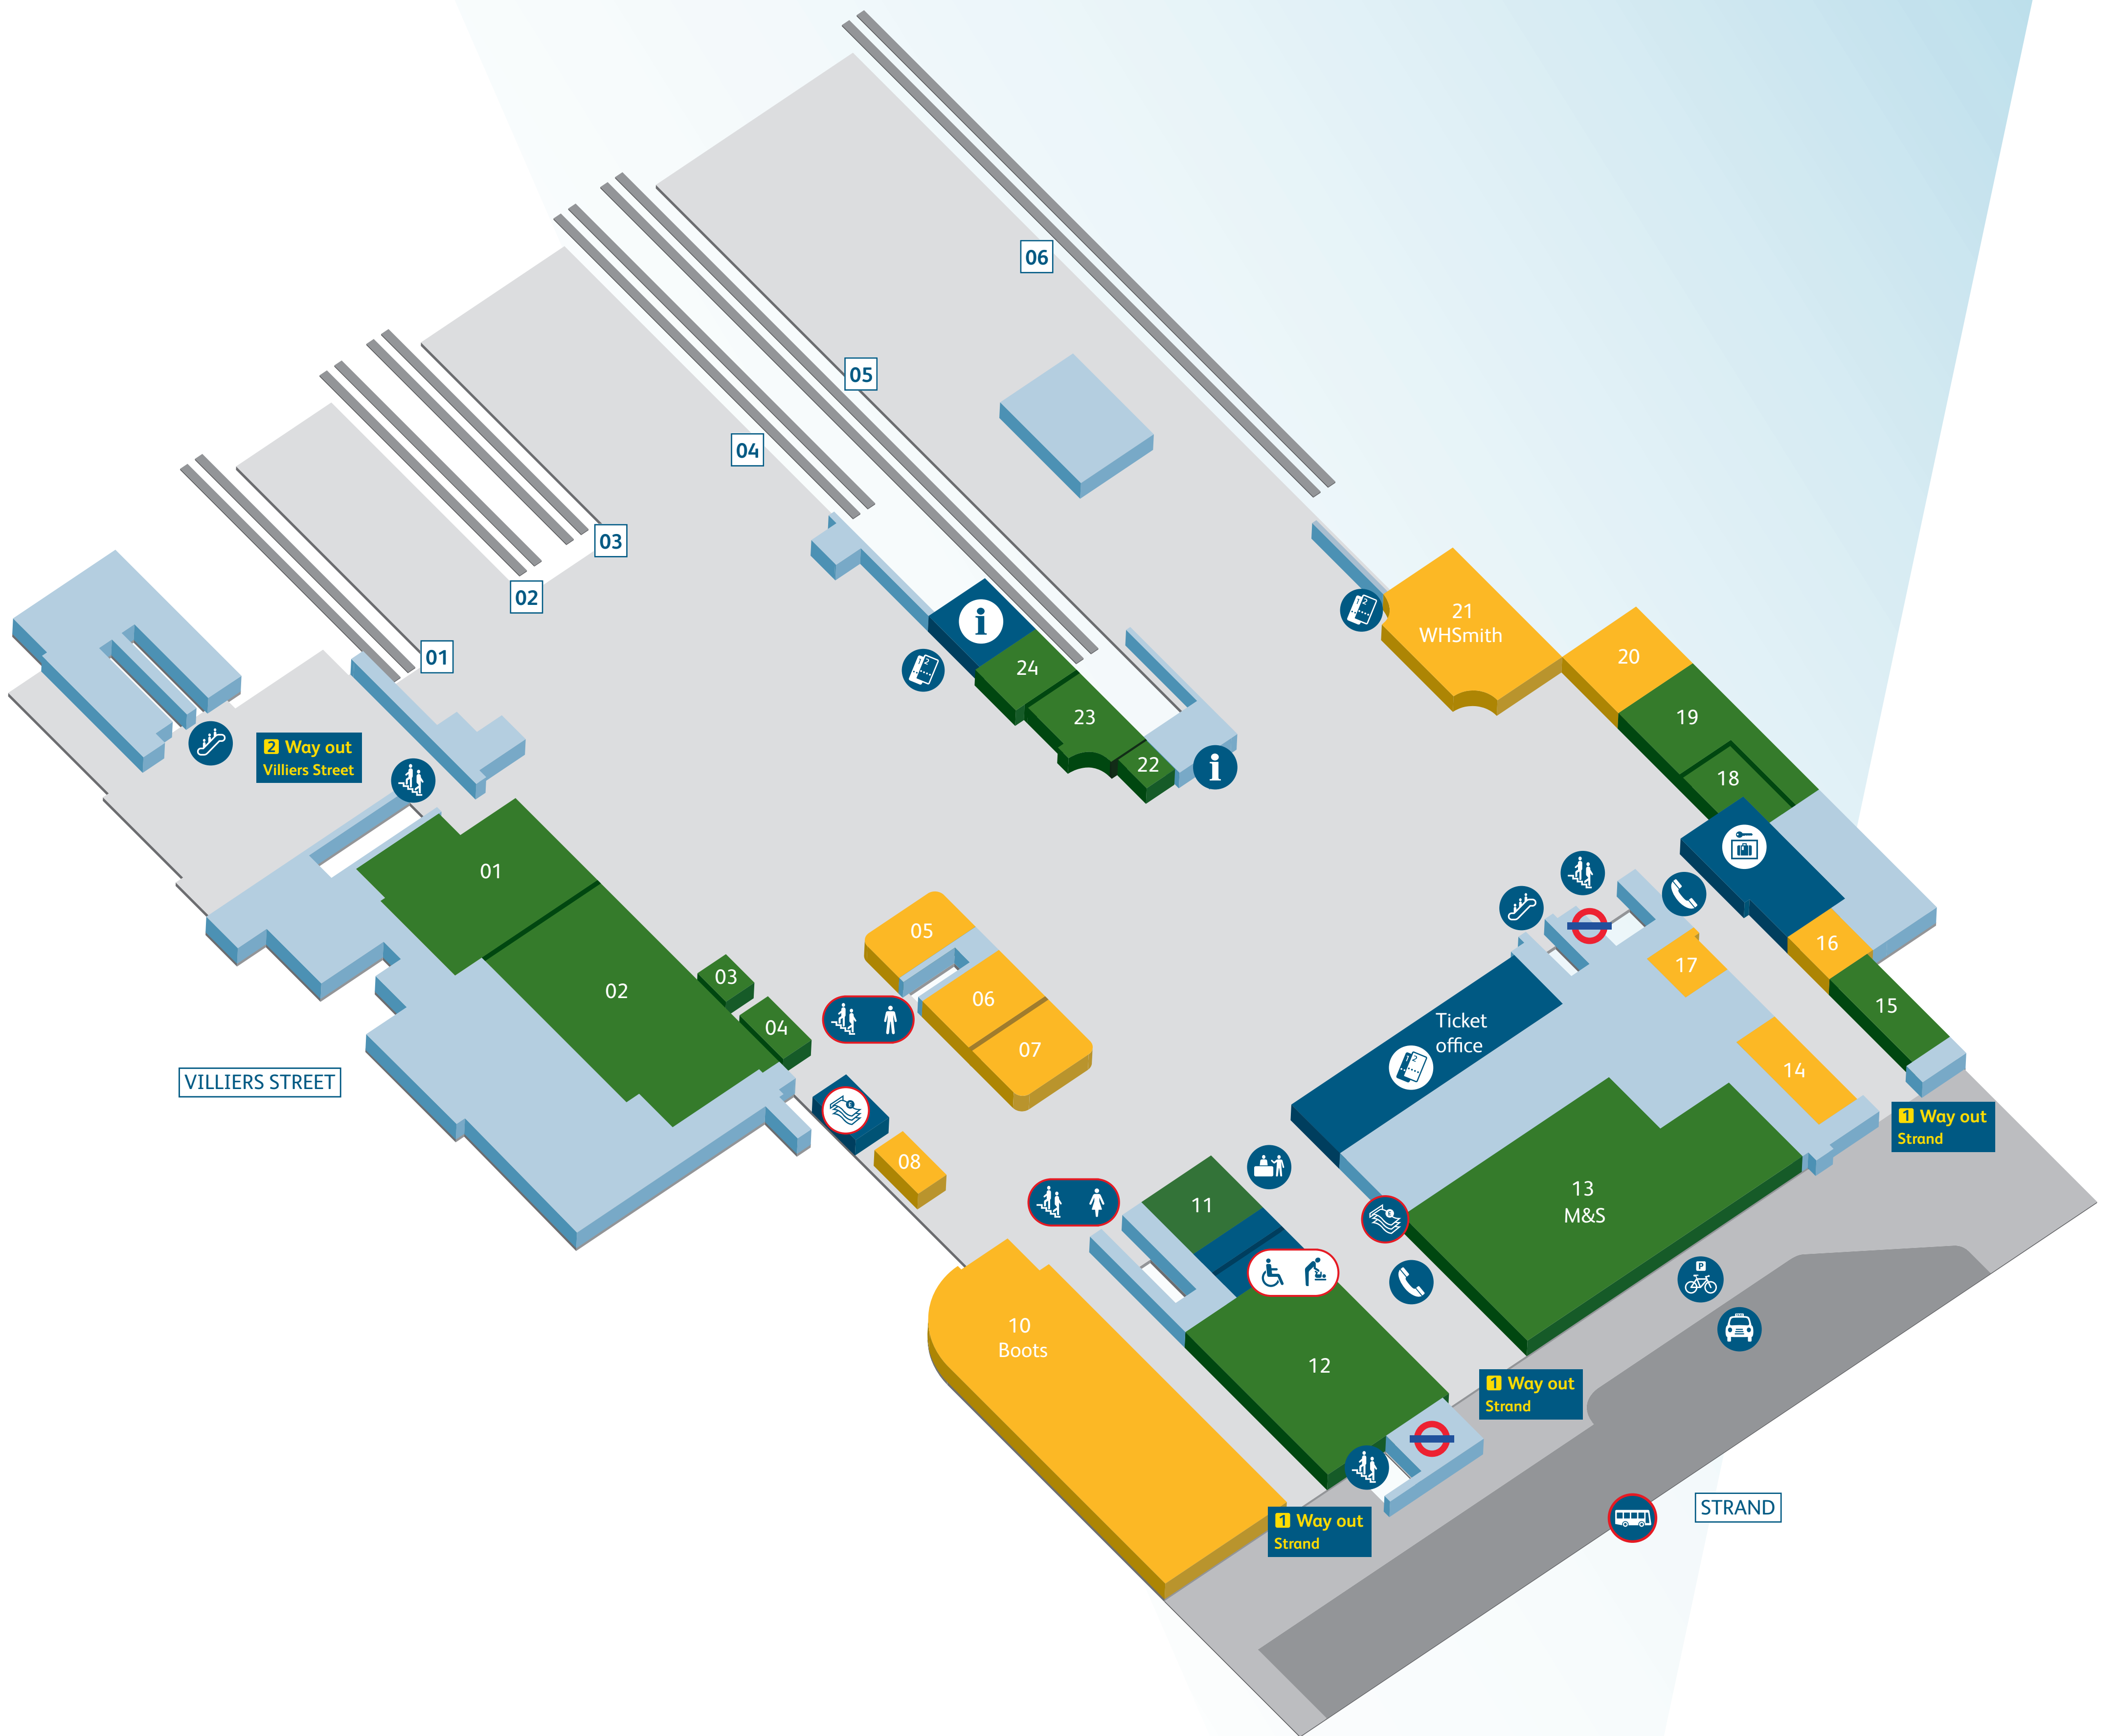

# Charing Cross Station guide

Key	Food and Drink	Shopping
Accessible toilets	01. The Beer House	10. Boots
Baby change	18. Bonapartes	17. Classi Clean
Bike park	02. Burger King	20. Funky Pigeon
Buses	03. Caffè Nero	05. Isle of Flowers
Cash point	24. Camden Food Co.	14. Journey's Friend
Escalators	15. Costa Coffee	08. Perfect Presents
First aid	23. Delice de France	16. Photo-Me
Information	22. Gourmet Hot Dog	07. Tie Rack
Left luggage	13. M&S Simply Food	06. WHSmith
Platform numbers	11. New Retailer	21. WHSmith
Stairs	Coming Soon	
Station reception	04. Pasty Shop	
Taxis	19. Upper Crust	
Telephones	12. Whistlestop	
Tickets		
Toilets		
Underground		