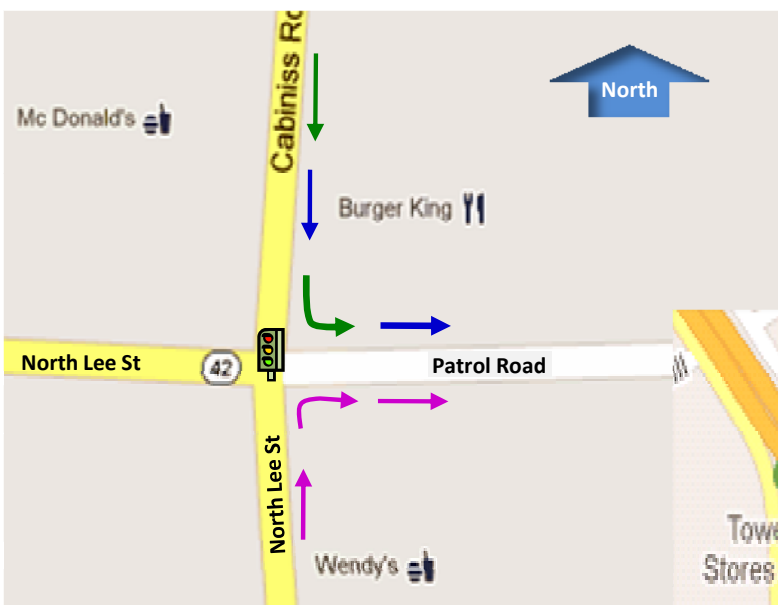

**State Offices South
at Tift College**
300 Patrol Road
Forsyth, GA 31029
(478) 992-2999

Traveling I-20 East of Atlanta

- **Exit # 113** onto **GA Hwy 83 South**
- follow **GA 83 S** through *Shady Dale and Monticello*
- enter Forsyth city limits and pass under I -75
- **Left** at **1st Stop Light** , next to Burger King
- travel .4 miles on Patrol Road
- **Turn Right** at SOSTC Main Entrance

Traveling I-75 South towards Macon

- **Exit # 187** into Forsyth
- **Right** off of ramp onto Cabiniss Road
- **Left** at **1st Stop Light**, next to Burger King
- travel **0.4 mile** on Patrol Road
- **Right** at SOSTC Main Entrance

Traveling I-75 North towards Atlanta

- **Exit # 186** toward Tift College Drive
- **Left** off of ramp onto Tift College Drive
- **Right** at **CVS Pharmacy** onto Patrol Road
- will see SOSTC on your left after **Ingles**
- **Left** at SOSTC Main Entrance

Traveling GA Hwy 83 North

- follow **GA Hwy 83 N** through city of Forsyth
- through 2 Stop Lights at Courthouse Square
- Cross the railroad tracks toward I-75
- **Right** at **3rd Stop Light**, next to Wendy's
- travel .4 mile on Patrol Road
- **Right** at SOSTC Main Entrance