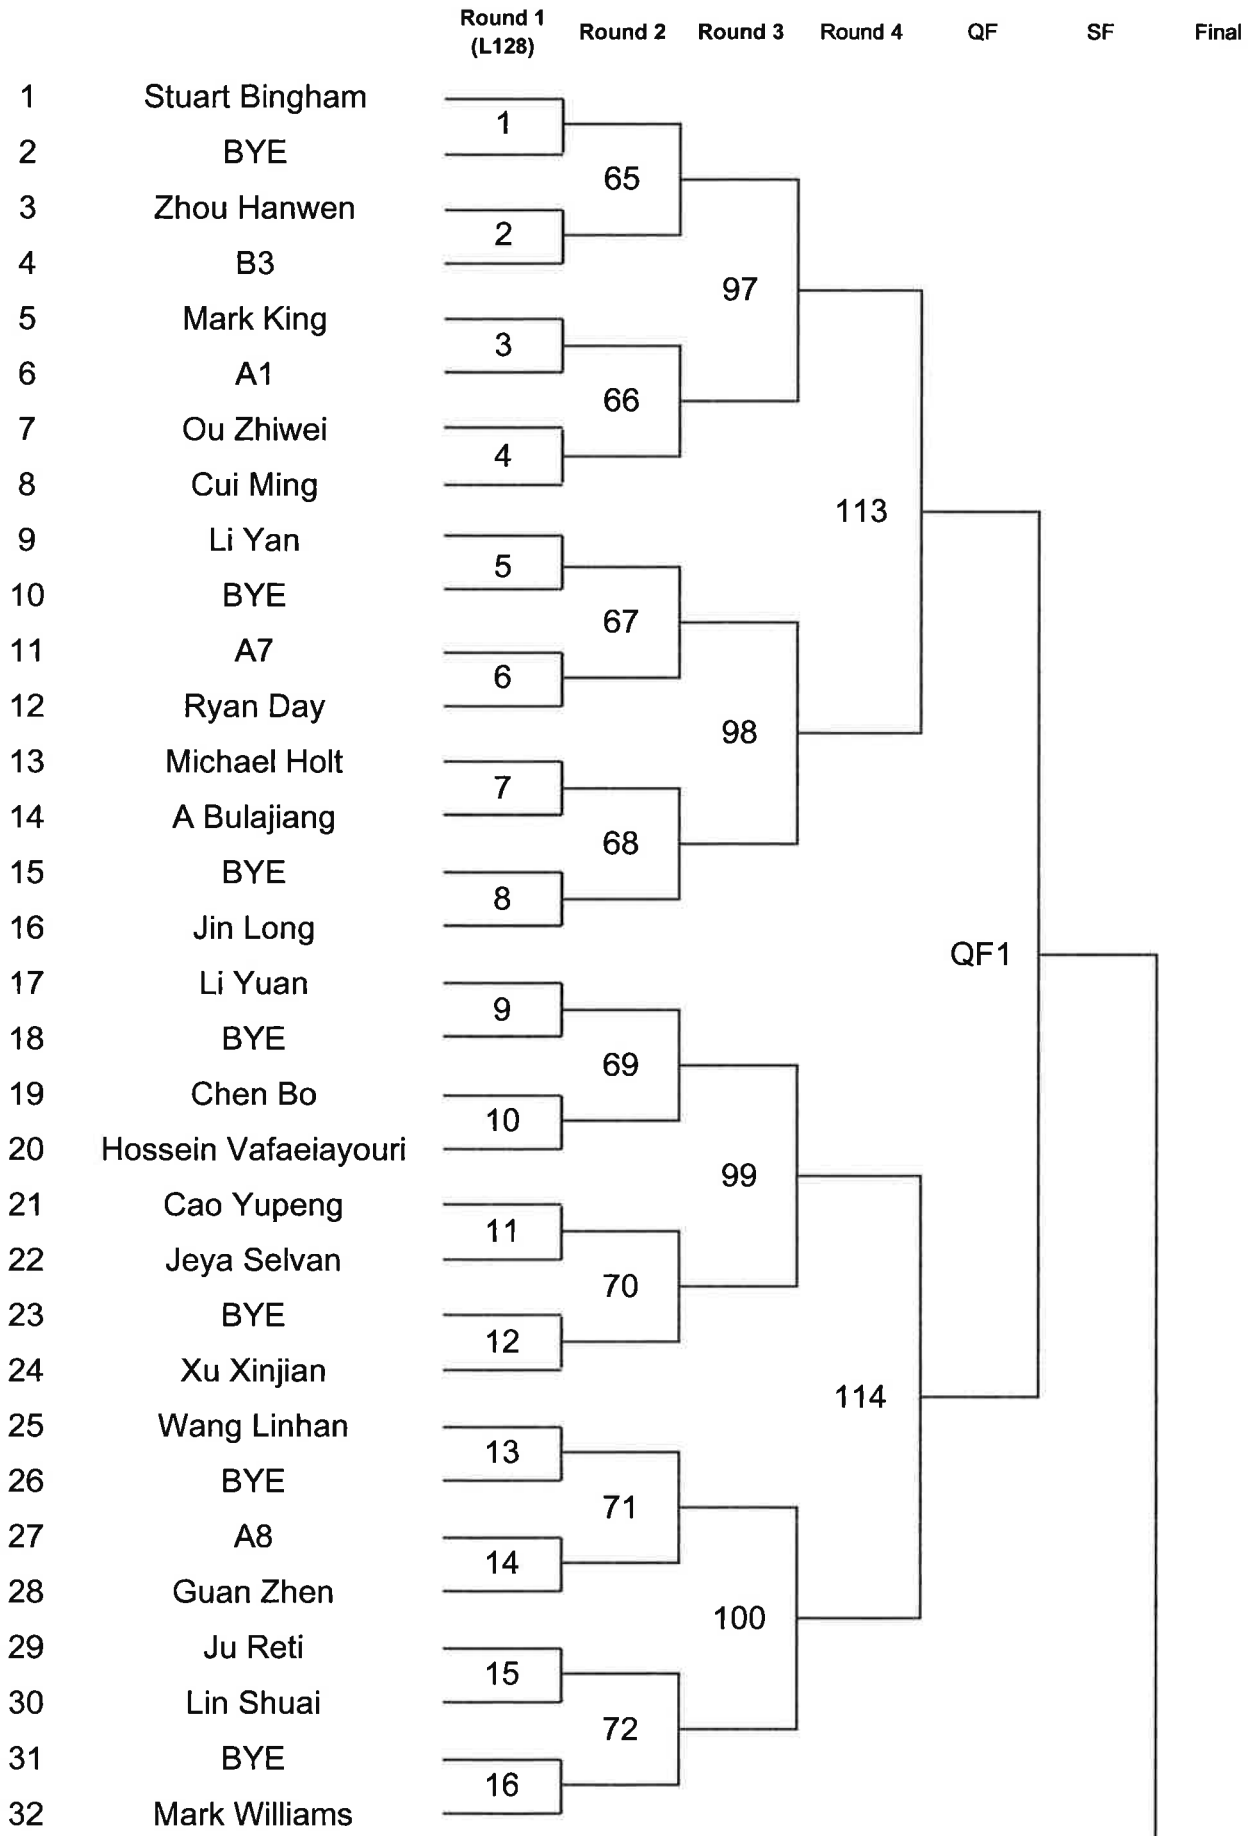

**ASIAN PLAYERS TOUR CHAMPIONSHIP (APTC2)
MAIN EVENT (LAST 128)**

Players: Please note that the dress code for this event is **EVENING DRESS, WAISTCOAT AND BOW TIE**. All matches are best of 7 frames (no intervals), but not necessary played in numerical order. It is the player's responsibility to ensure they arrive to play at the correct time.

Date	Round No	Session Time	Match No
Sunday, 23 September 2012	1 (L128)	Not before 7.30 pm	2, 4, 14, 15, 18, 19, 30, 47
Monday, 24 September 2012	1	Not before 10.00 am	3, 6, 7, 10
	1	Not before 12.30 pm	11, 22, 23, 26, 27, 31, 34
	1	Not before 3.00 pm	35, 36, 38, 39, 42, 43, 46, 50
	1	Not before 7.30 pm	51, 54, 55, 58, 59, 61, 62, 63
Tuesday, 25 September 2012	2	Not before 10.00 am	65, 66, 67, 68, 69, 70, 71, 72
	2	Not before 12.30 pm	73, 74, 75, 76, 77, 78, 79, 80
	2	Not before 3.00 pm	81, 82, 83, 84, 85, 86, 87, 88
	2	Not before 7.30 pm	89, 90, 91, 92, 93, 94, 95, 96
Wednesday, 26 September 2012	3	Not before 10.00 am	97, 98, 99, 100, 102, 103, 104, 105
	3	Not before 12.30 pm	101, 106, 107, 108, 109, 110, 111, 112
	4	Not before 3.00 pm	113, 114, 115, 116, 117, 118, 119, 120
	QF	Not before 7.30 pm	QF1,QF2,QF3,QF4
Thursday, 27 September 2012	SF	Not before 10.00 am	SF1, SF2
	F	Not before 12.30 pm	Final

ASIAN PLAYERS TOUR CHAMPIONSHIP (APTC2)

33
34
35
36
37
38
39
40
41
42
43
44
45
46
47
48
49
50
51
52
53
54
55
56
57
58
59
60
61
62
63
64

Ding Junhui
BYE
Oliver Brown
Zhong Weihao
Pa Ruke
Liang Minkai
BYE
Tang Jun
Yu Delu
BYE
C8
Ricky Walden
Aditya Mehta
Li Junwei
BYE
Tom Ford
Cai Jianzhong
BYE
Wen Shanwen
Liang Wenbo
Matthew Stevens
Chen Feilong
BYE
Lin Yongzhi
Marcus Campbell
BYE
Zhao Xintong
B8
Zhou Yuelong
Lian Tenghao
BYE
Zhang Anda